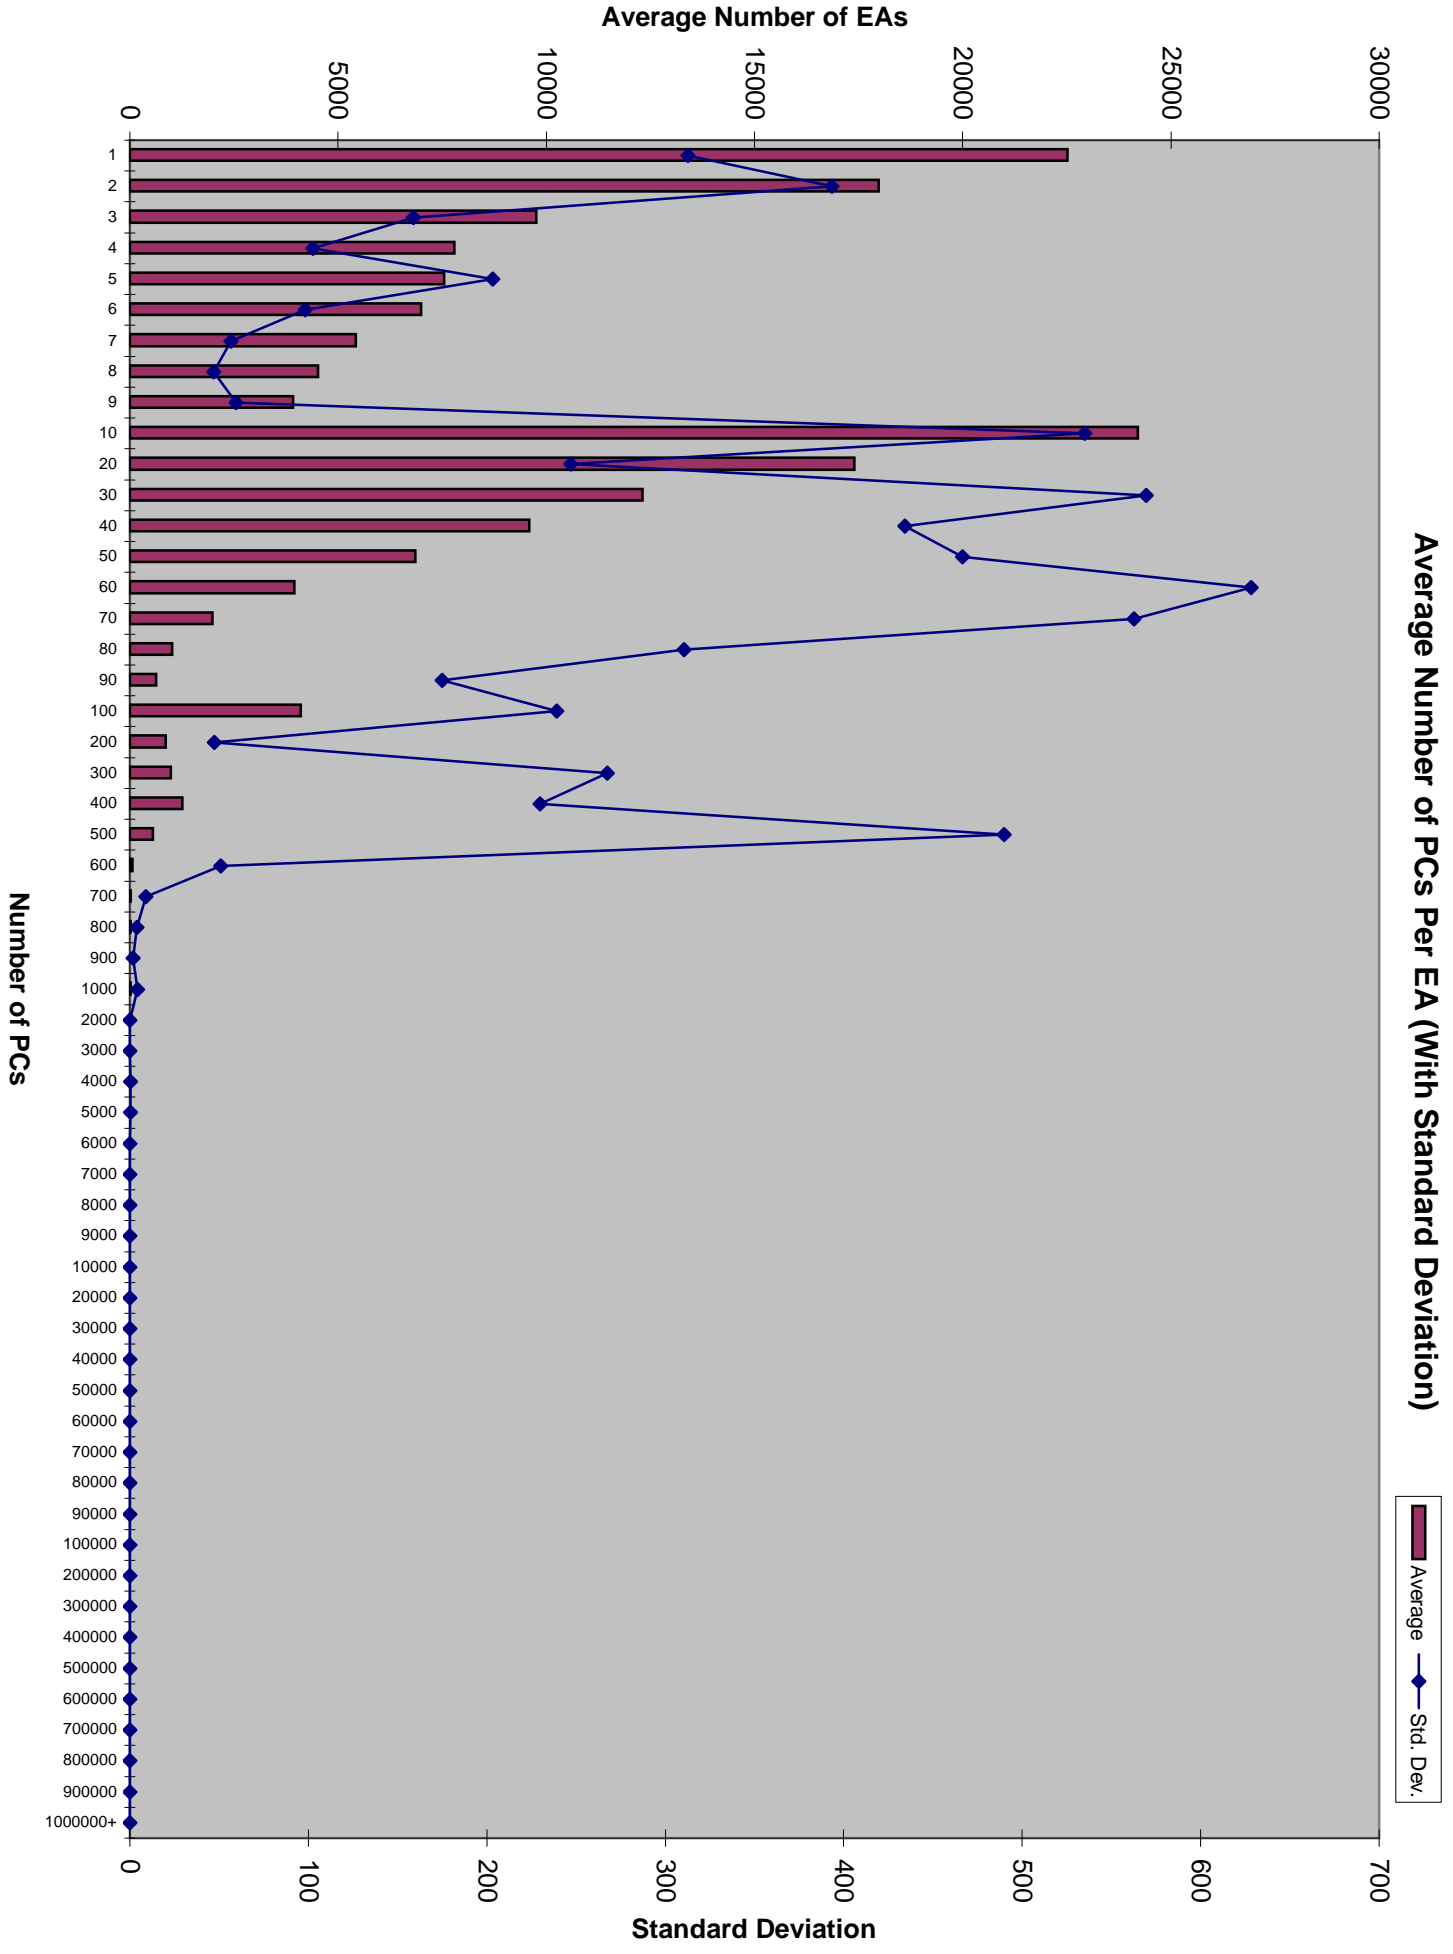

124.m88ksim - Chart

PCs per EA, Input Set A

126.gcc - Chart

PCs per EA, Input Set A

134.perl-Primes - Chart

PCs per EA, Input Set A

Average Number of PCs Per EA (With Standard Deviation)

Average
Std. Dev.

175.vpr-Place - Chart

PCs per EA, Input Set A

Average Number of PCs Per EA (With Standard Deviation)

Average Number of PCs Per EA (With Standard Deviation)

Average Std. Dev.

Average Number of PCs Per EA (With Standard Deviation)

197.parser - Chart

PCs per EA, Input Set A

255.vortex - Chart

PCs per EA, Input Set A

300.twolf - Chart

PCs per EA, Input Set A