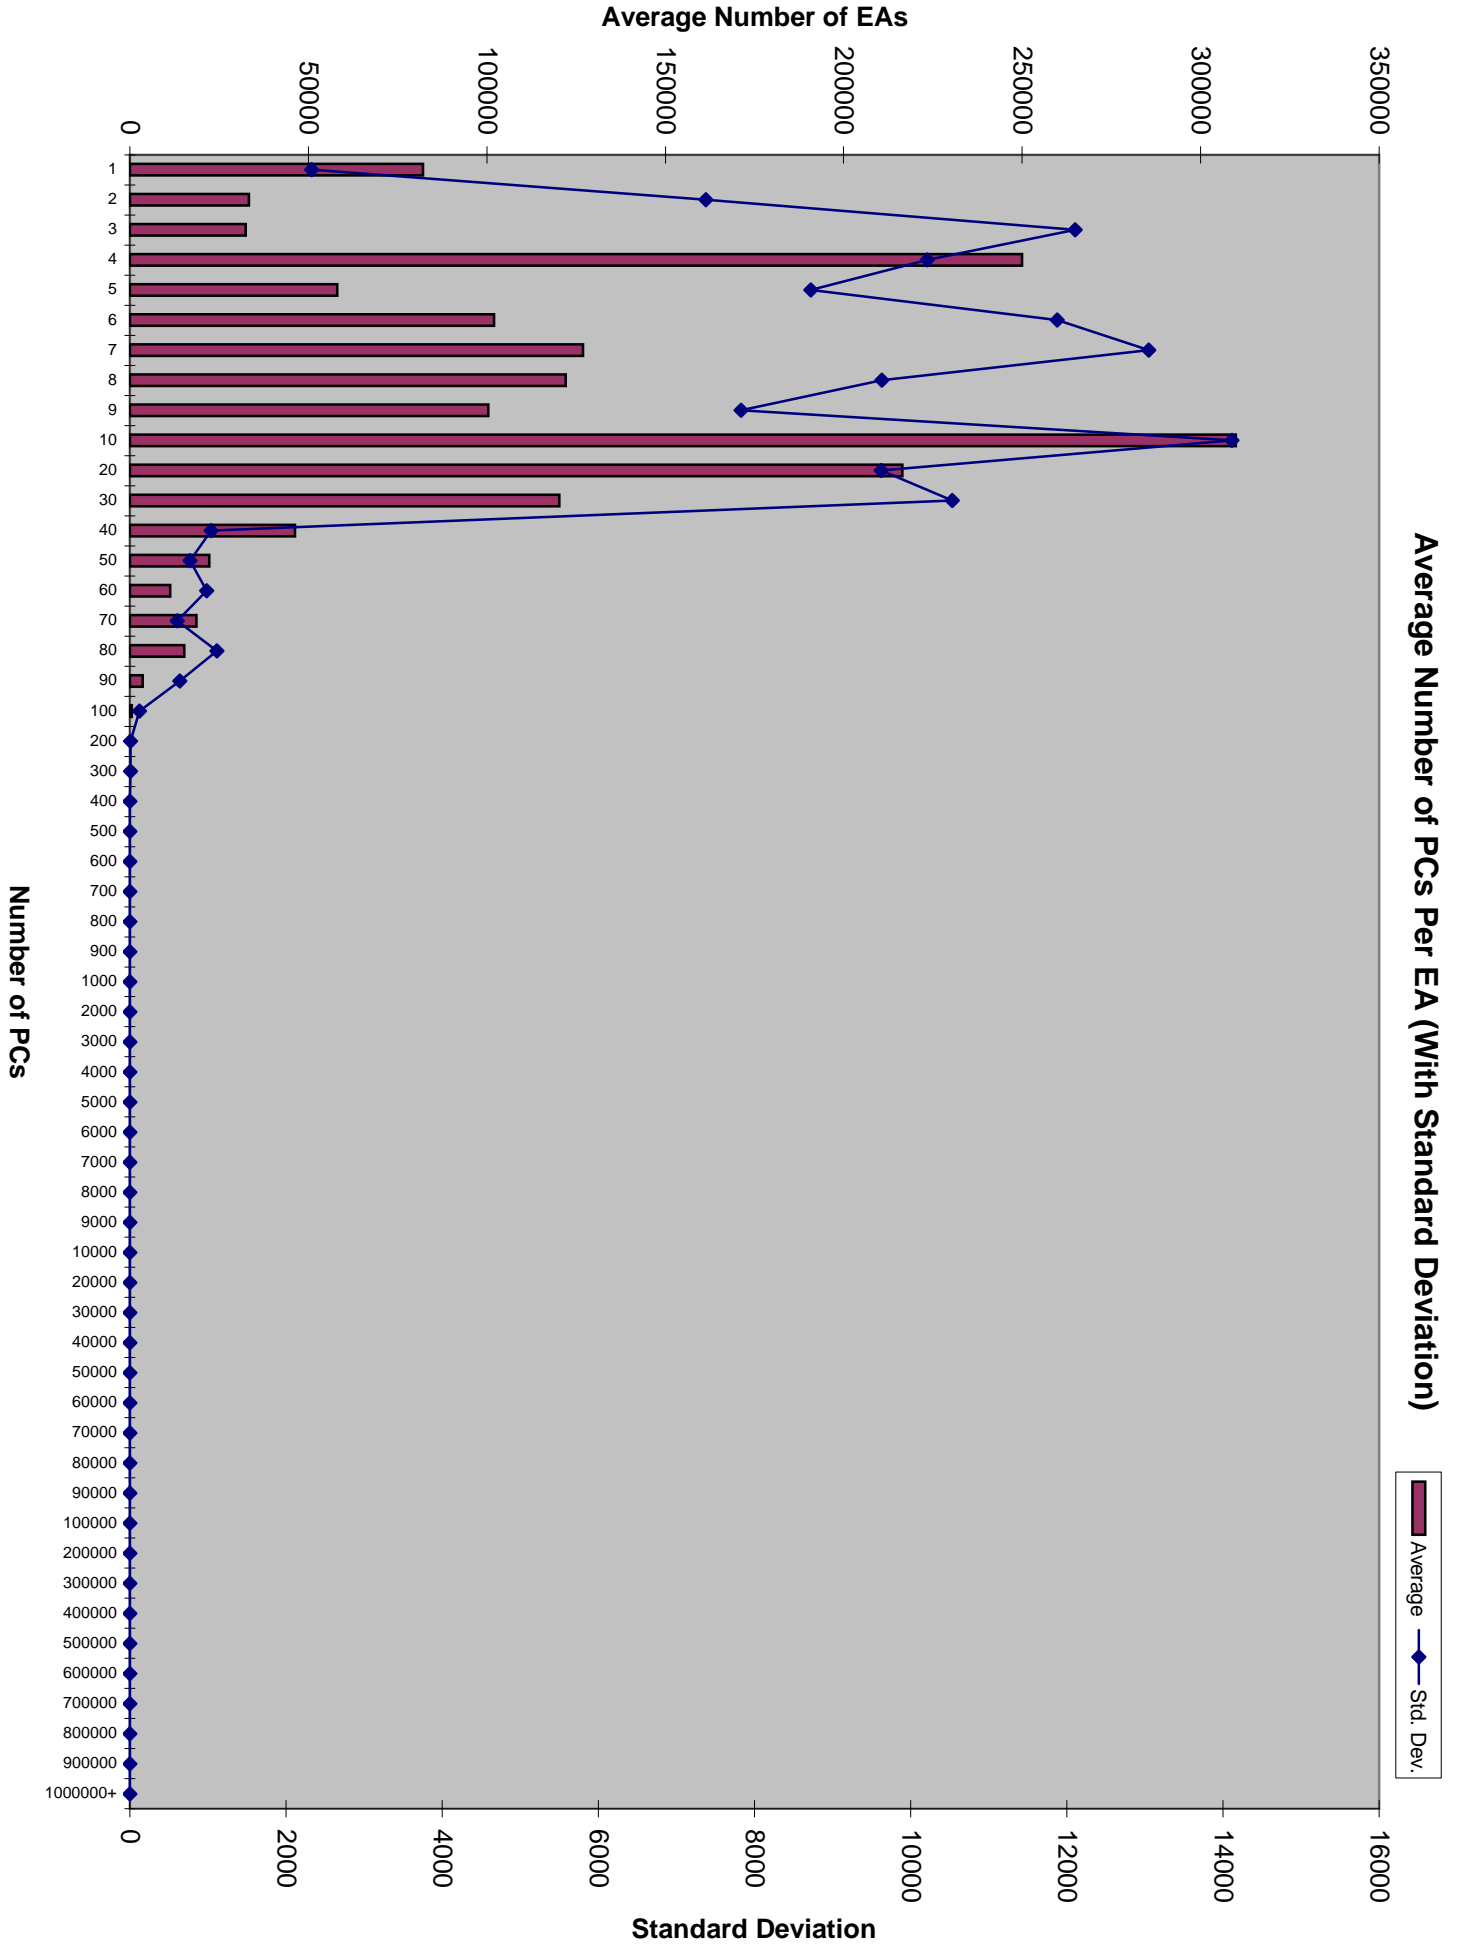

124.m88ksim - Chart

PCs per EA, Input Set A

126.gcc - Chart

PCs per EA, Input Set A

134.perl-Primes - Chart

PCs per EA, Input Set A

Average Number of PCs Per EA (With Standard Deviation)

Average
Std. Dev.

175.vpr-Place - Chart

PCs per EA, Input Set A

Average Number of PCs Per EA (With Standard Deviation)

Average Number of PCs Per EA (With Standard Deviation)

Average Std. Dev.

Average Number of PCs Per EA (With Standard Deviation)

197.parser - Chart

PCs per EA, Input Set A

255.vortex - Chart

PCs per EA, Input Set A

300.twolf - Chart

PCs per EA, Input Set A