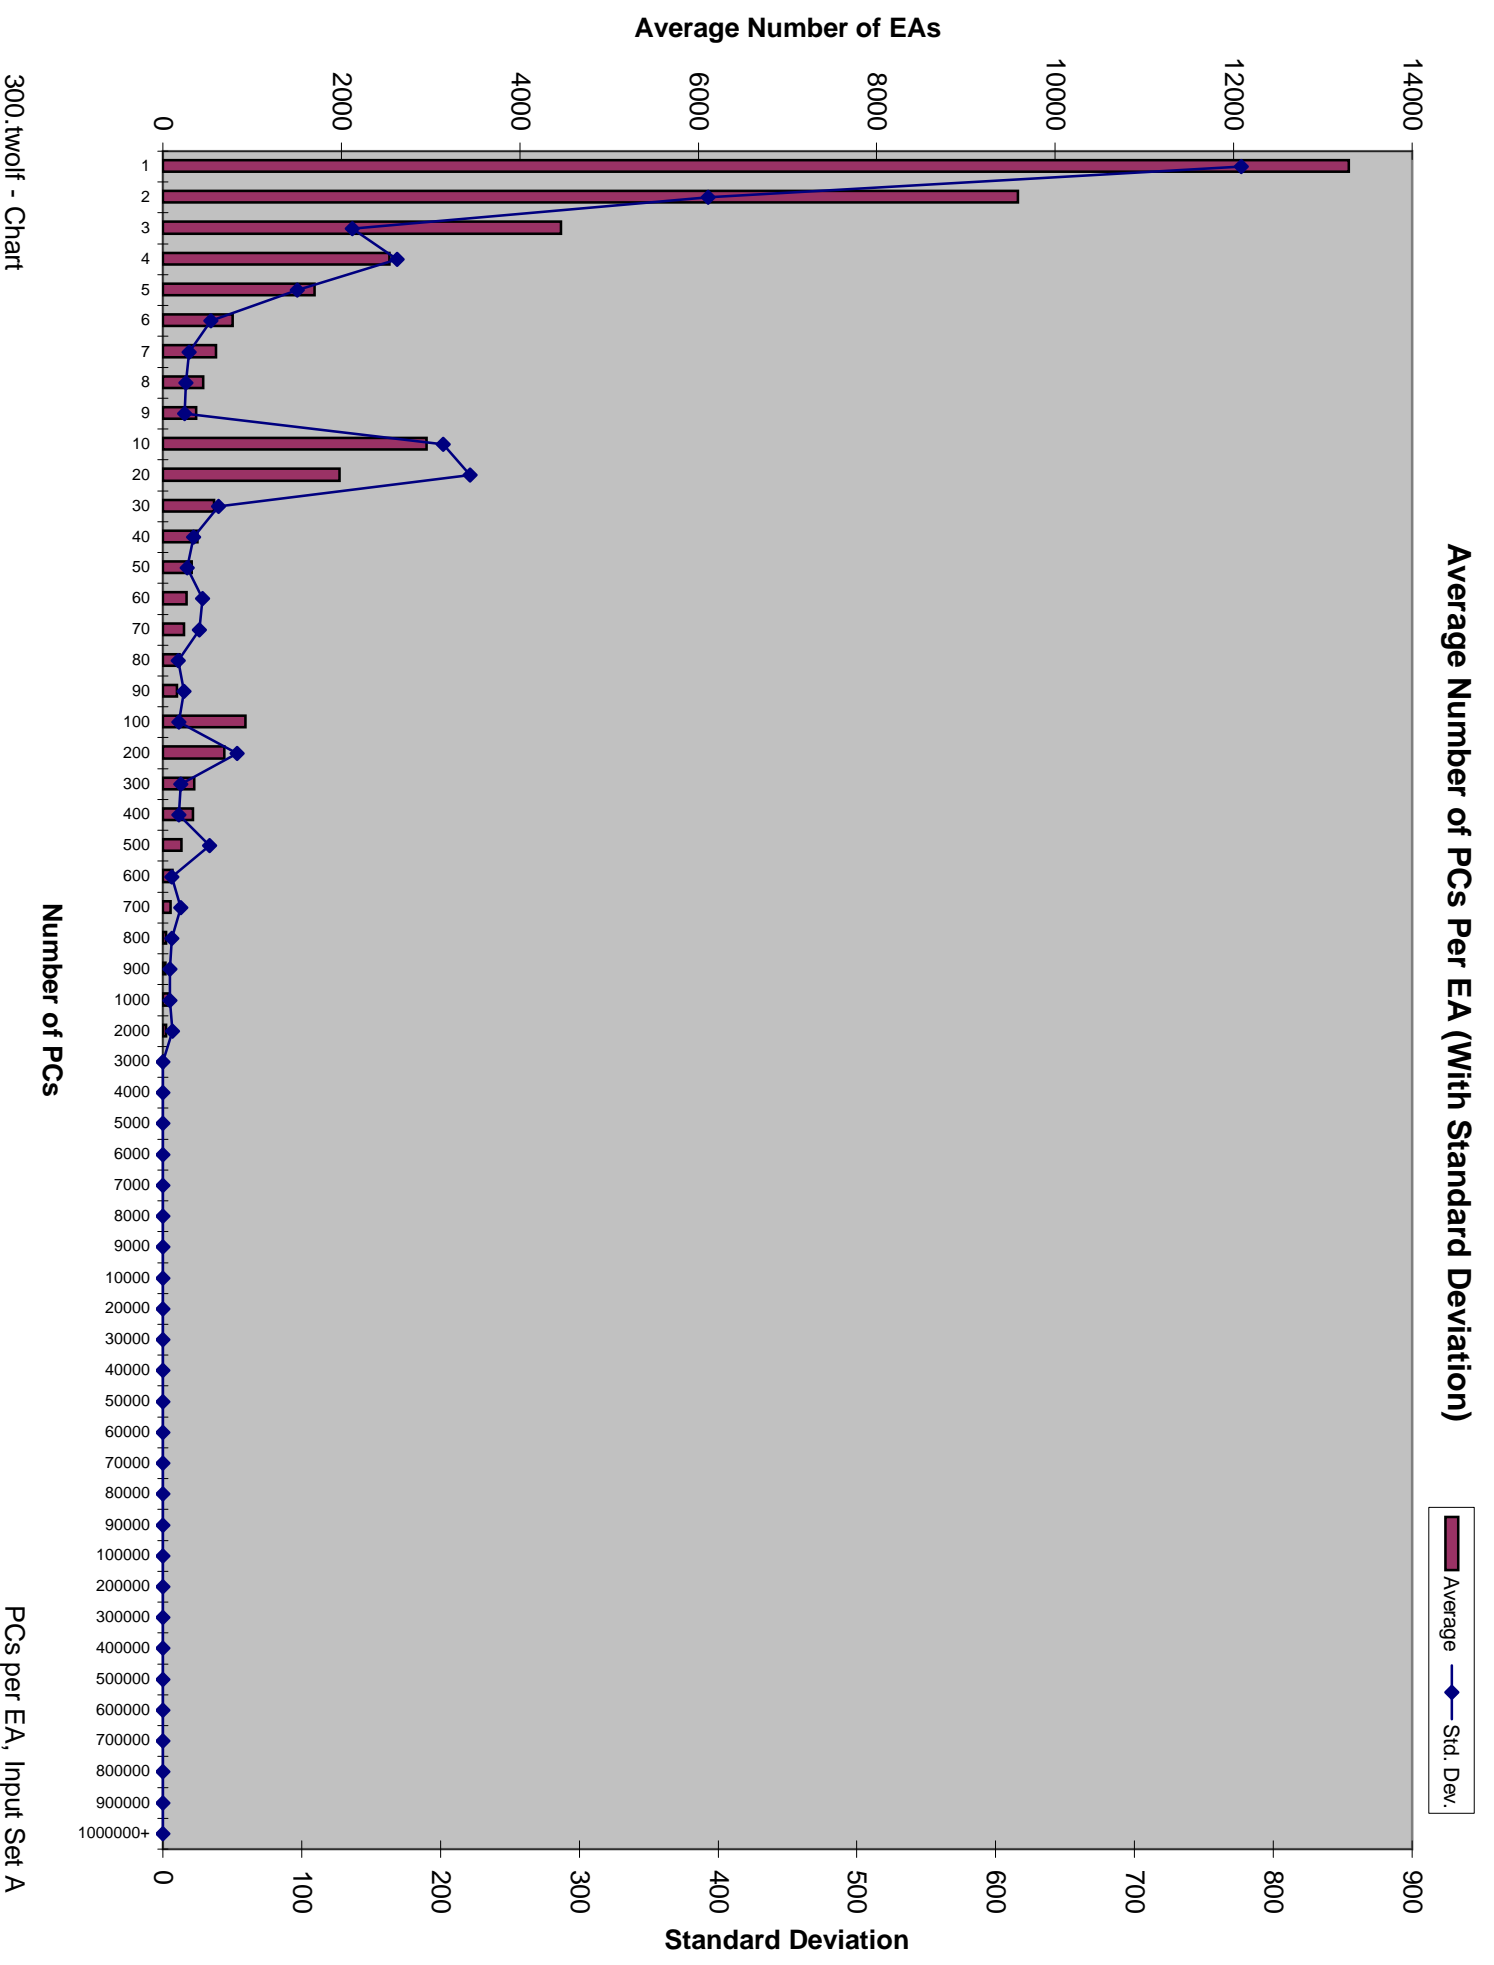

124.m88ksim - Chart

PCs per EA, Input Set A

126.gcc - Chart

PCs per EA, Input Set A

134.perl-Primes - Chart

PCs per EA, Input Set A

Average Number of PCs Per EA (With Standard Deviation)

Average
Std. Dev.

175.vpr-Place - Chart

PCs per EA, Input Set A

Average Number of PCs Per EA (With Standard Deviation)

Average Number of PCs Per EA (With Standard Deviation)

Average Std. Dev.

Average Number of PCs Per EA (With Standard Deviation)

197.parser - Chart

PCs per EA, Input Set A

255.vortex - Chart

PCs per EA, Input Set A

300.twolf - Chart

PCs per EA, Input Set A