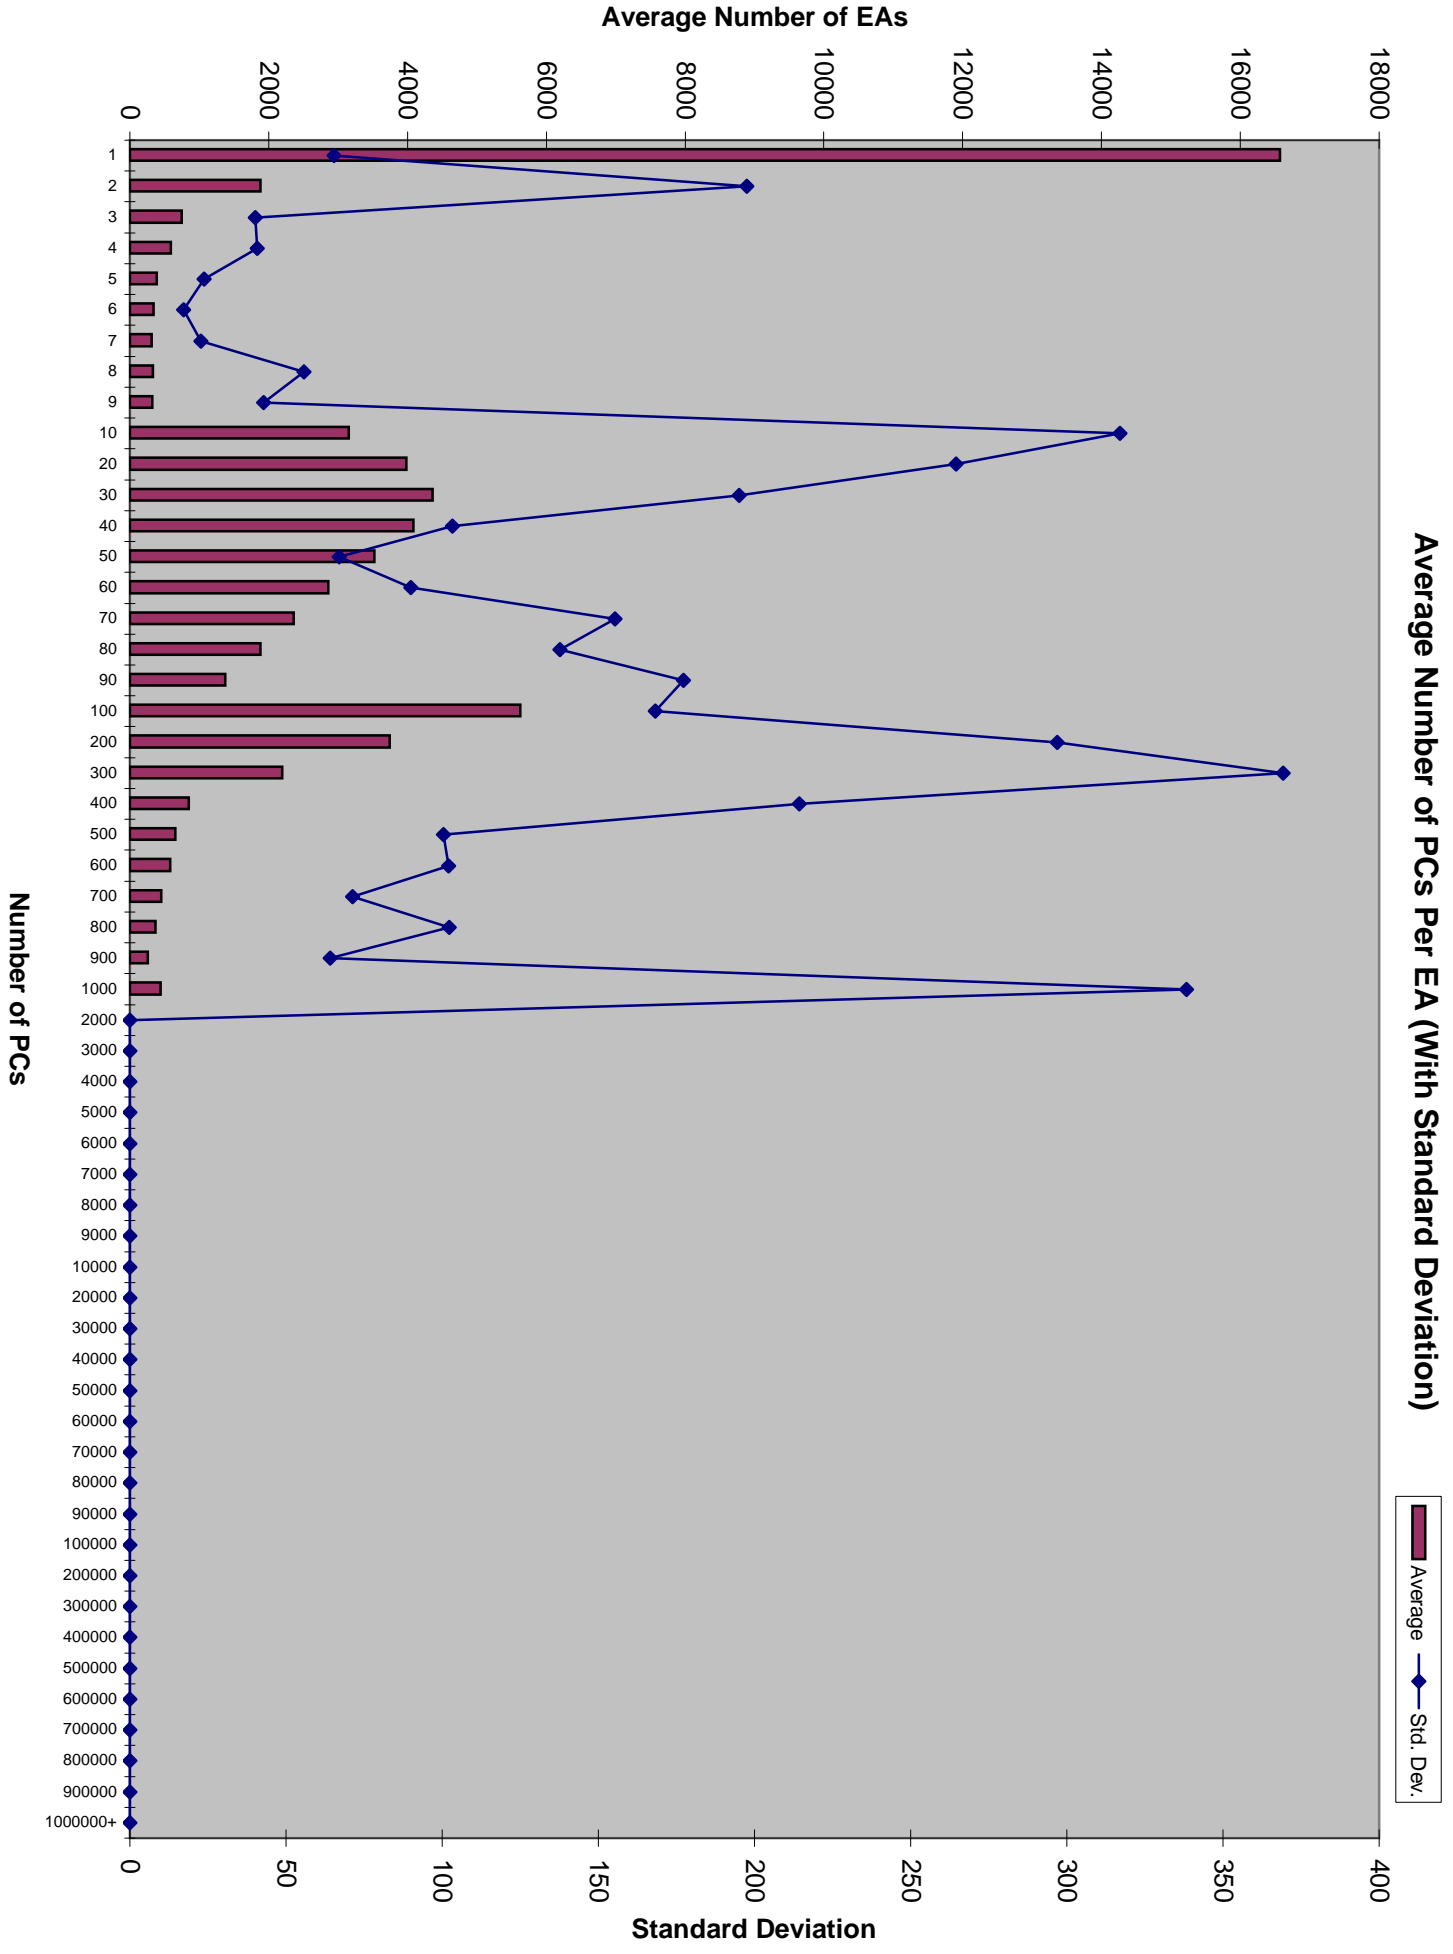

124.m88ksim - Chart

PCs per EA, Input Set A

126.gcc - Chart

PCs per EA, Input Set A

134.perl-Primes - Chart

PCs per EA, Input Set A

Average Number of PCs Per EA (With Standard Deviation)

Average
Std. Dev.

175.vpr-Place - Chart

PCs per EA, Input Set A

Average Number of PCs Per EA (With Standard Deviation)

Average Number of PCs Per EA (With Standard Deviation)

Average Std. Dev.

Average Number of PCs Per EA (With Standard Deviation)

197.parser - Chart

PCs per EA, Input Set A

255.vortex - Chart

PCs per EA, Input Set A

300.twolf - Chart

PCs per EA, Input Set A