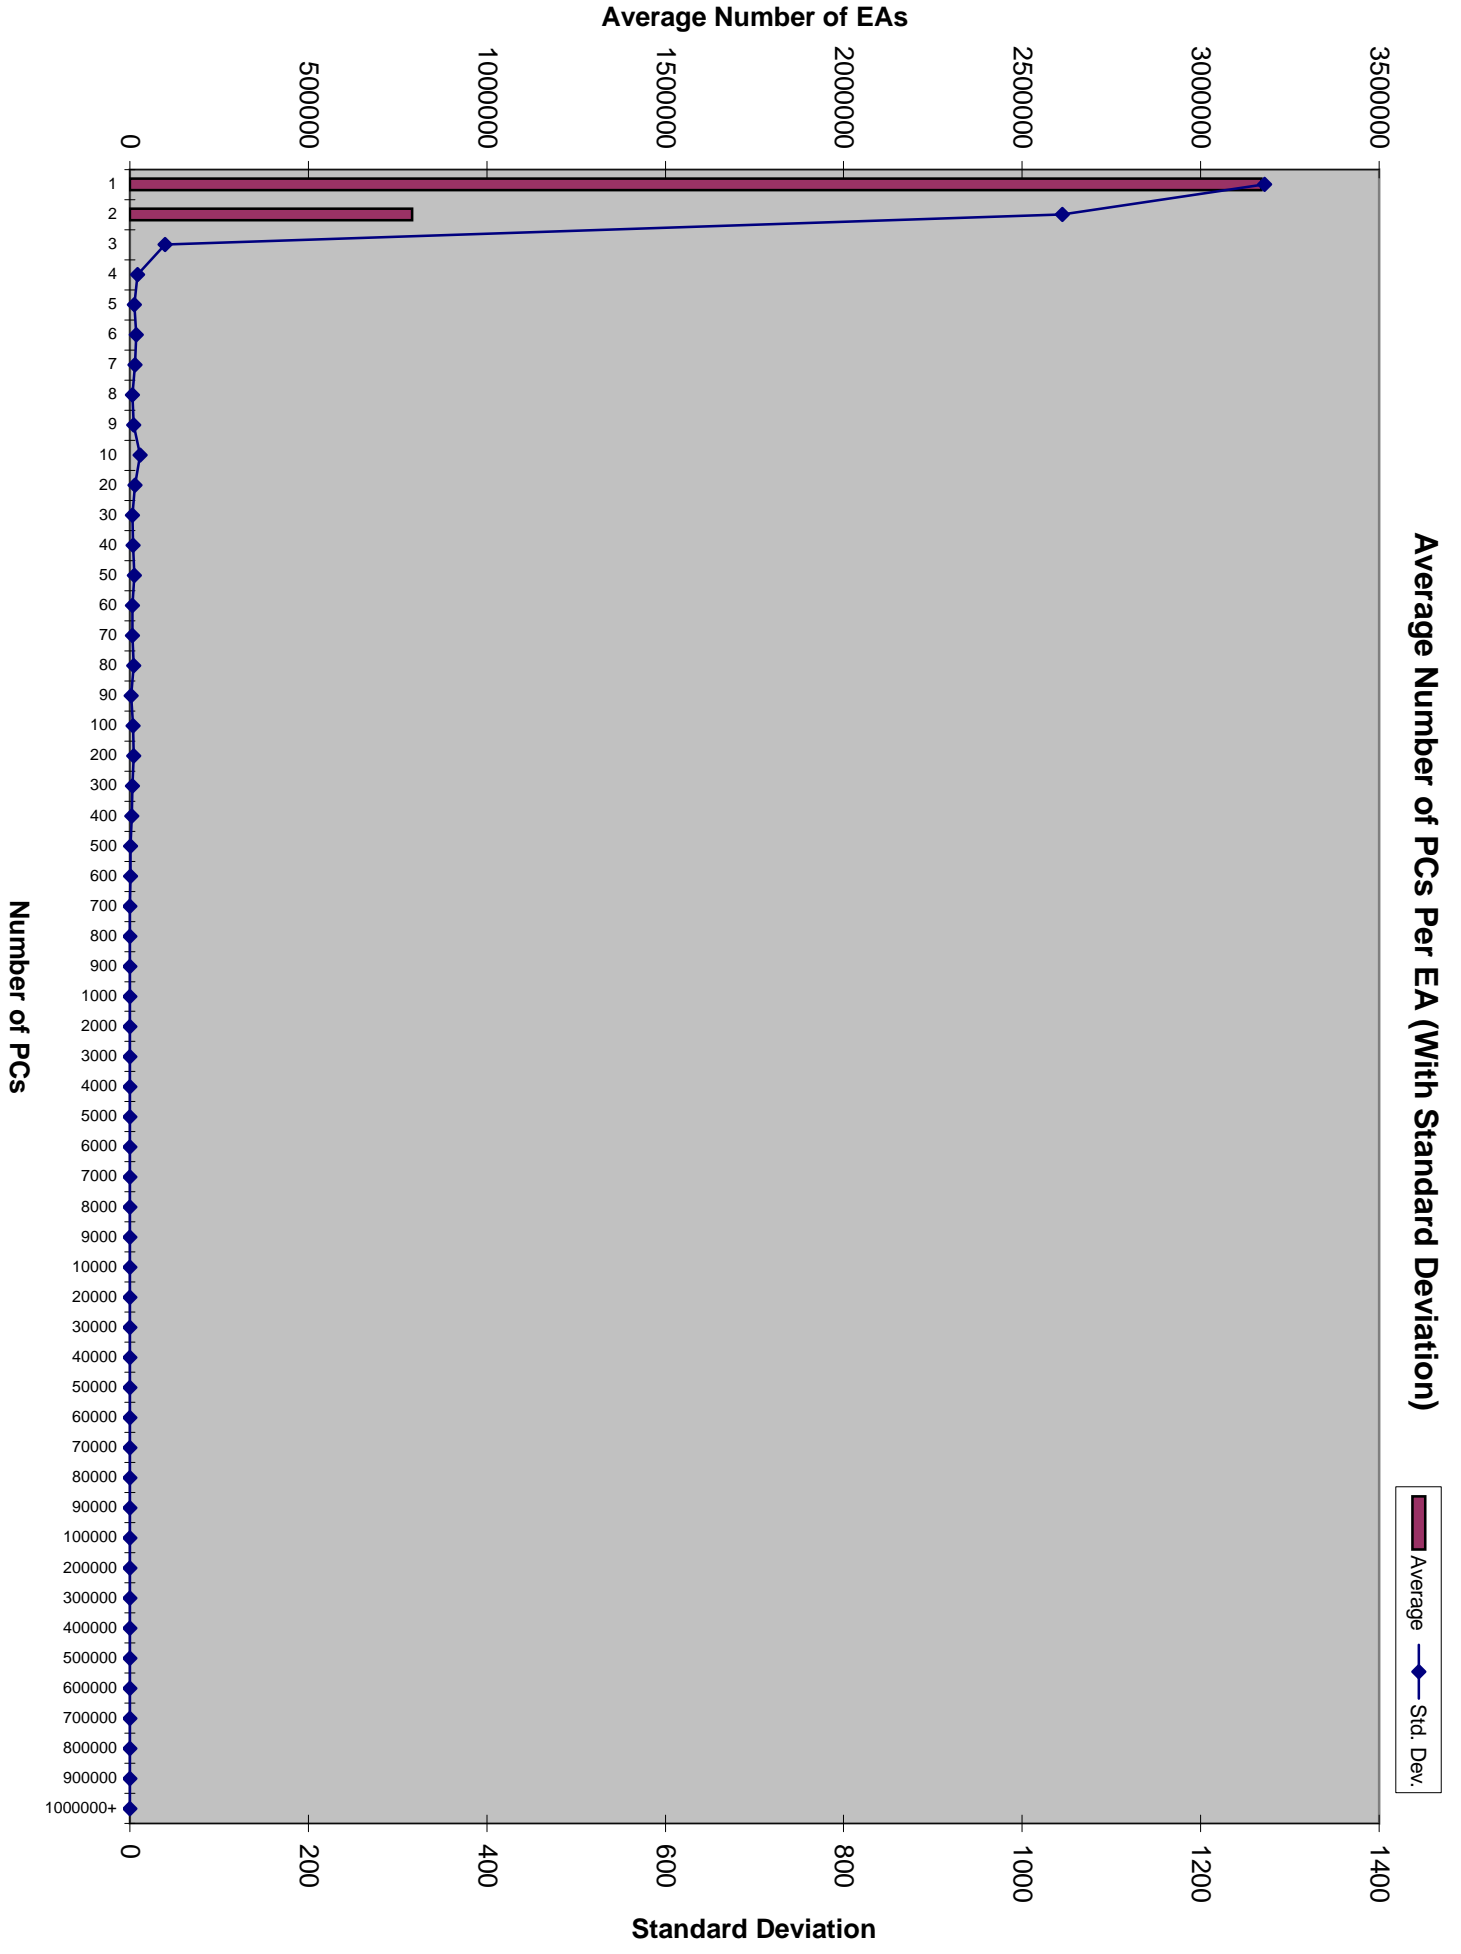

124.m88ksim - Chart

PCs per EA, Input Set A

126.gcc - Chart

PCs per EA, Input Set A

134.perl-Primes - Chart

PCs per EA, Input Set A

Average Number of PCs Per EA (With Standard Deviation)

Average
Std. Dev.

175.vpr-Place - Chart

PCs per EA, Input Set A

Average Number of PCs Per EA (With Standard Deviation)

Average Number of PCs Per EA (With Standard Deviation)

Average Std. Dev.

Average Number of PCs Per EA (With Standard Deviation)

197.parser - Chart

PCs per EA, Input Set A

255.vortex - Chart

PCs per EA, Input Set A

300.twolf - Chart

PCs per EA, Input Set A