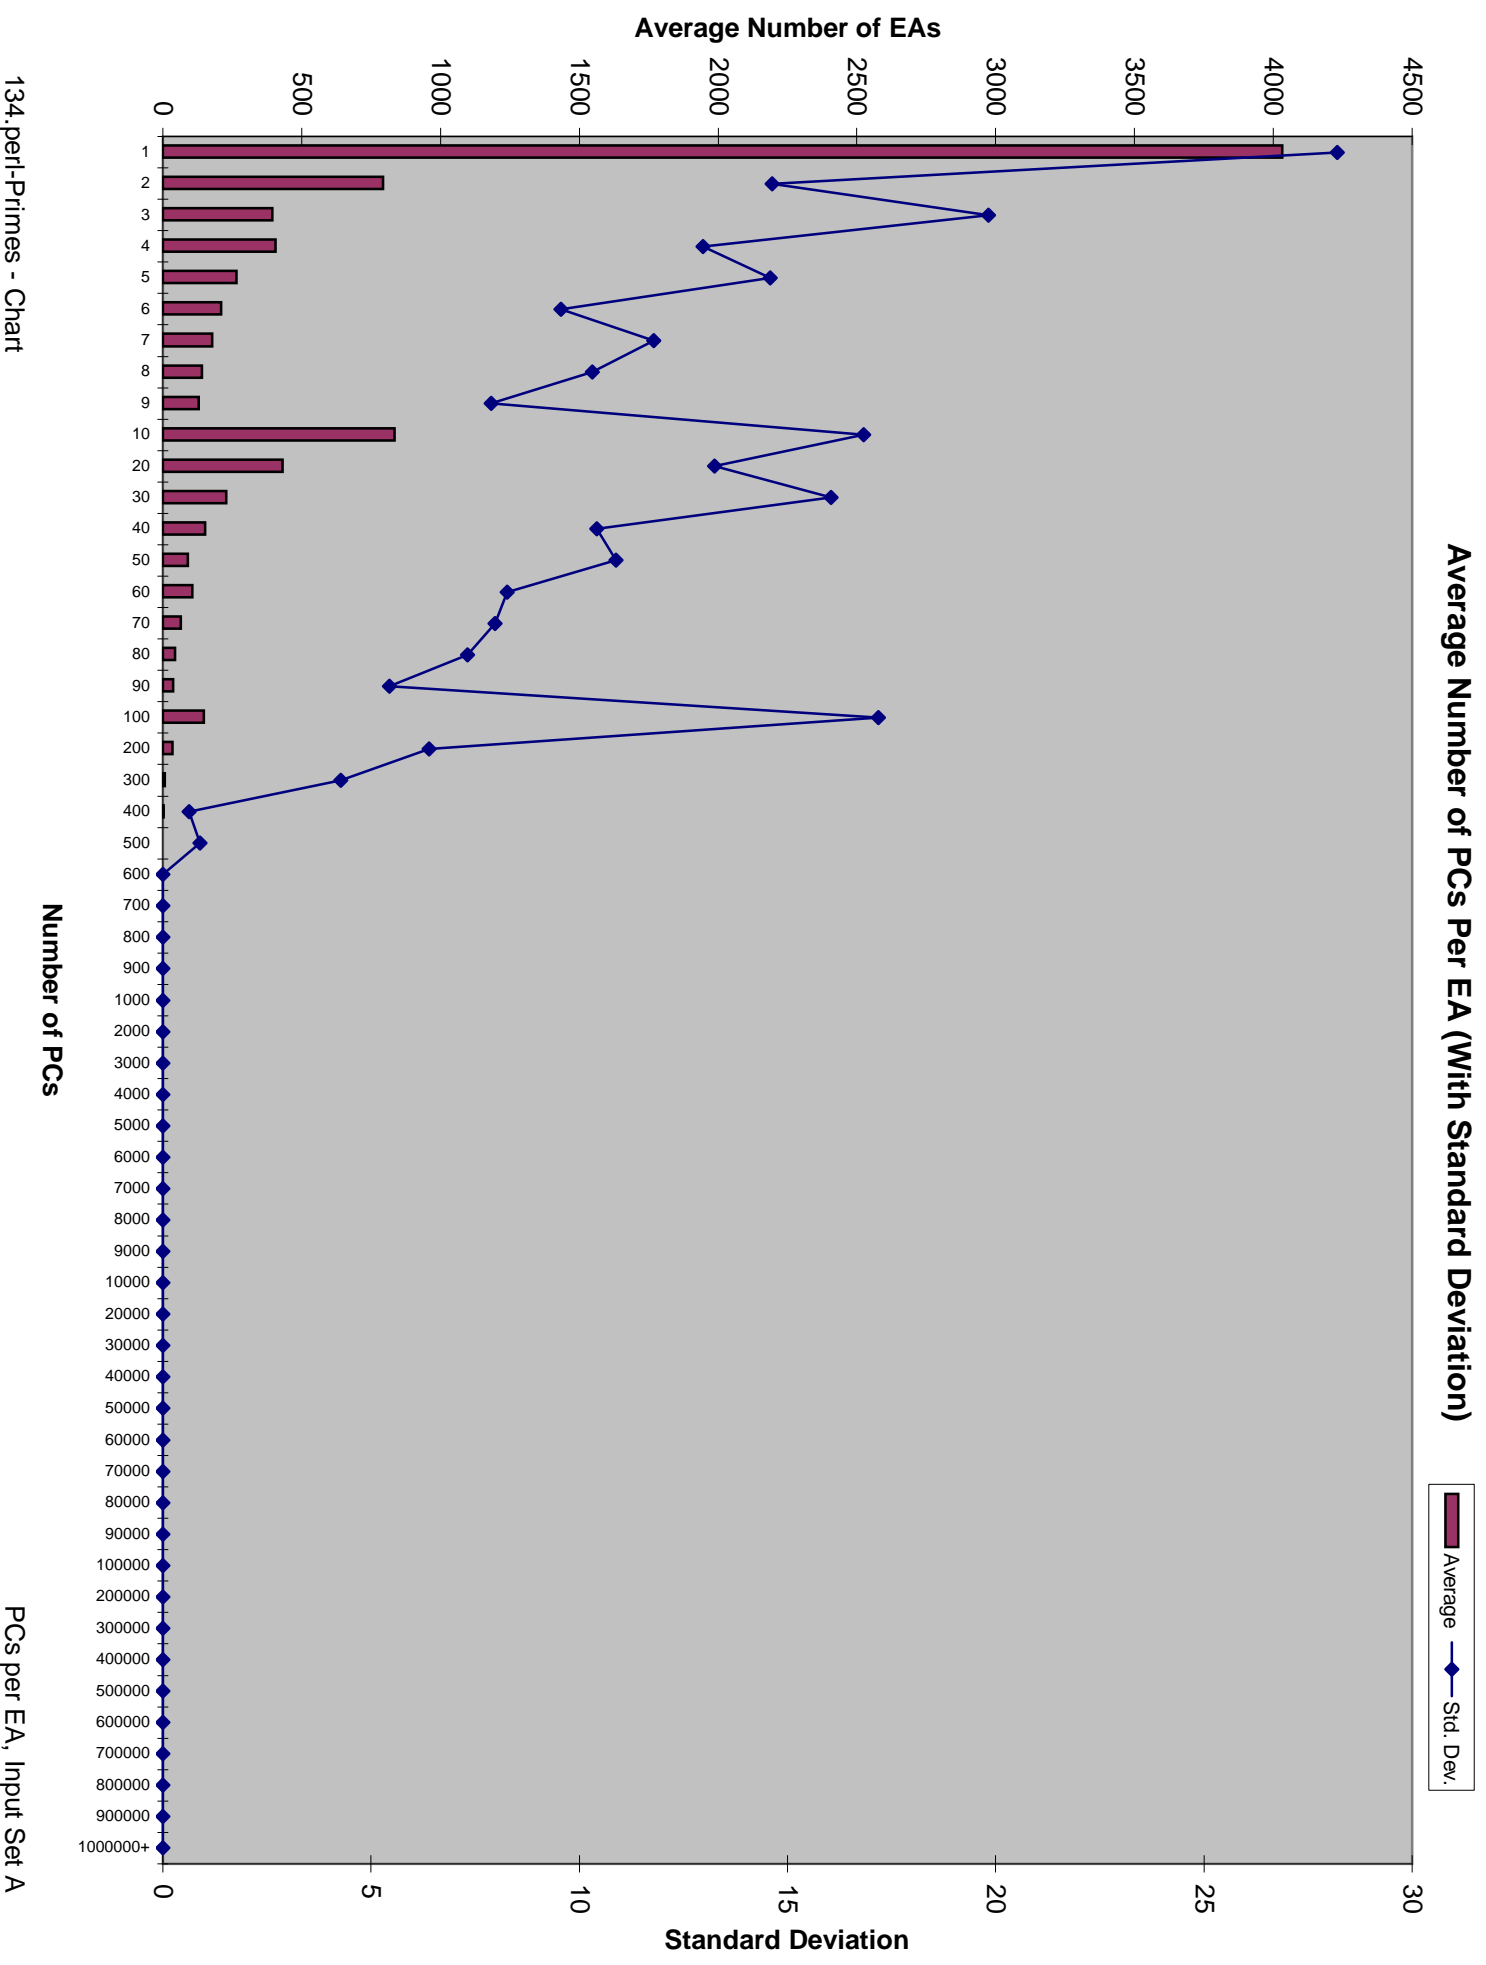

124.m88ksim - Chart

PCs per EA, Input Set A

126.gcc - Chart

PCs per EA, Input Set A

134.perl-Primes - Chart

PCs per EA, Input Set A

Average Number of PCs Per EA (With Standard Deviation)

Average
Std. Dev.

175.vpr-Place - Chart

PCs per EA, Input Set A

Average Number of PCs Per EA (With Standard Deviation)

Average Number of PCs Per EA (With Standard Deviation)

Average Std. Dev.

Average Number of PCs Per EA (With Standard Deviation)

197.parser - Chart

PCs per EA, Input Set A

255.vortex - Chart

PCs per EA, Input Set A

300.twolf - Chart

PCs per EA, Input Set A