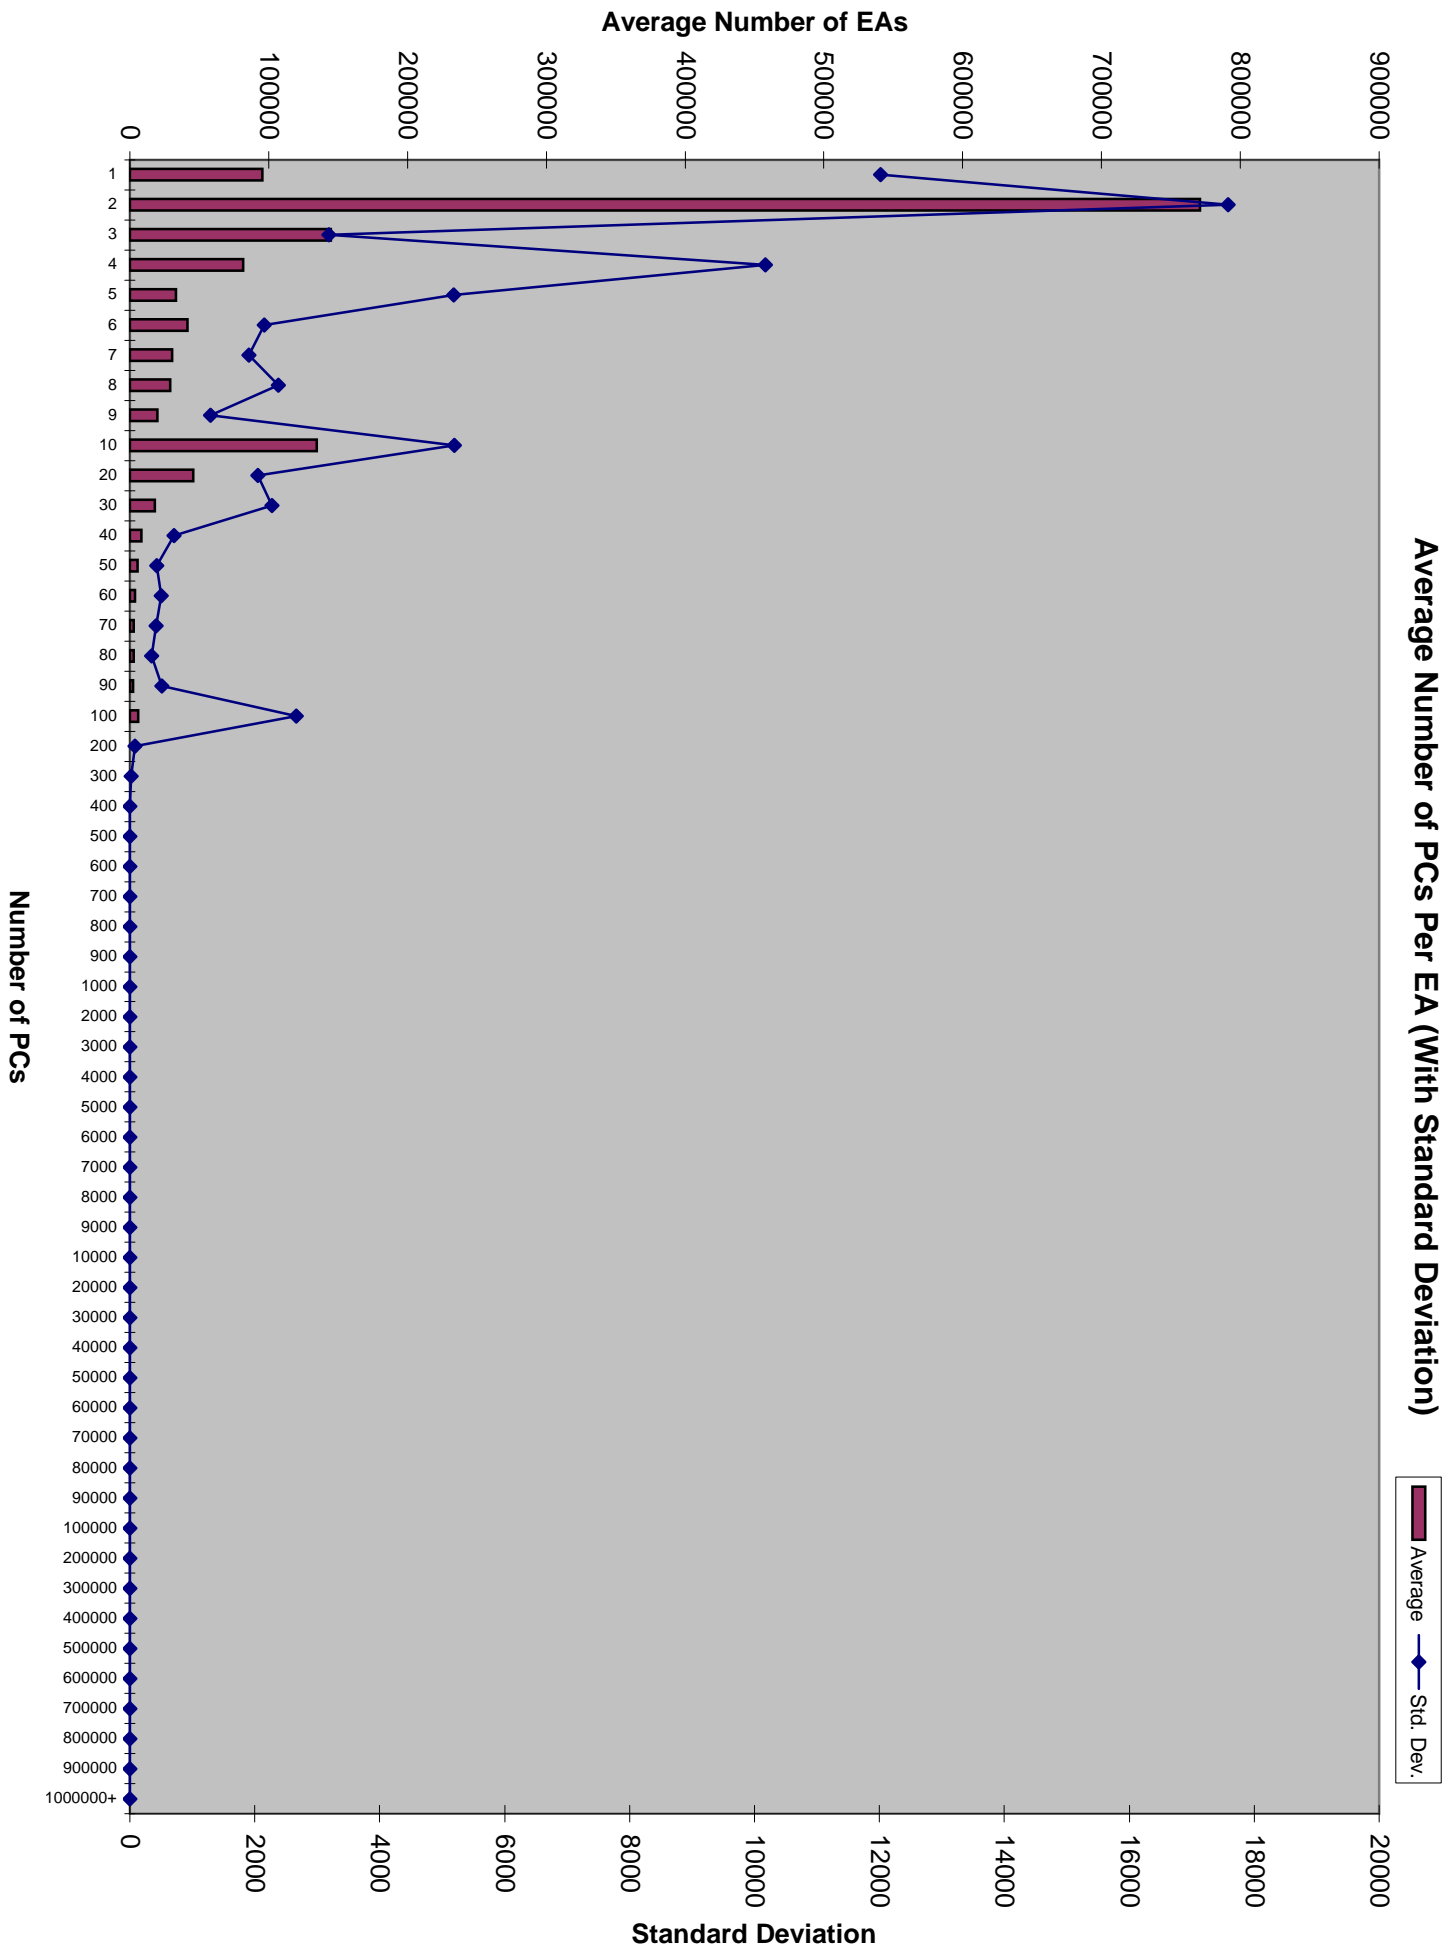

124.m88ksim - Chart

PCs per EA, Input Set A

126.gcc - Chart

PCs per EA, Input Set A

134.perl-Primes - Chart

PCs per EA, Input Set A

Average Number of PCs Per EA (With Standard Deviation)

Average
Std. Dev.

175.vpr-Place - Chart

PCs per EA, Input Set A

Average Number of PCs Per EA (With Standard Deviation)

Average Number of PCs Per EA (With Standard Deviation)

Average Std. Dev.

Average Number of PCs Per EA (With Standard Deviation)

197.parser - Chart

PCs per EA, Input Set A

255.vortex - Chart

PCs per EA, Input Set A

300.twolf - Chart

PCs per EA, Input Set A