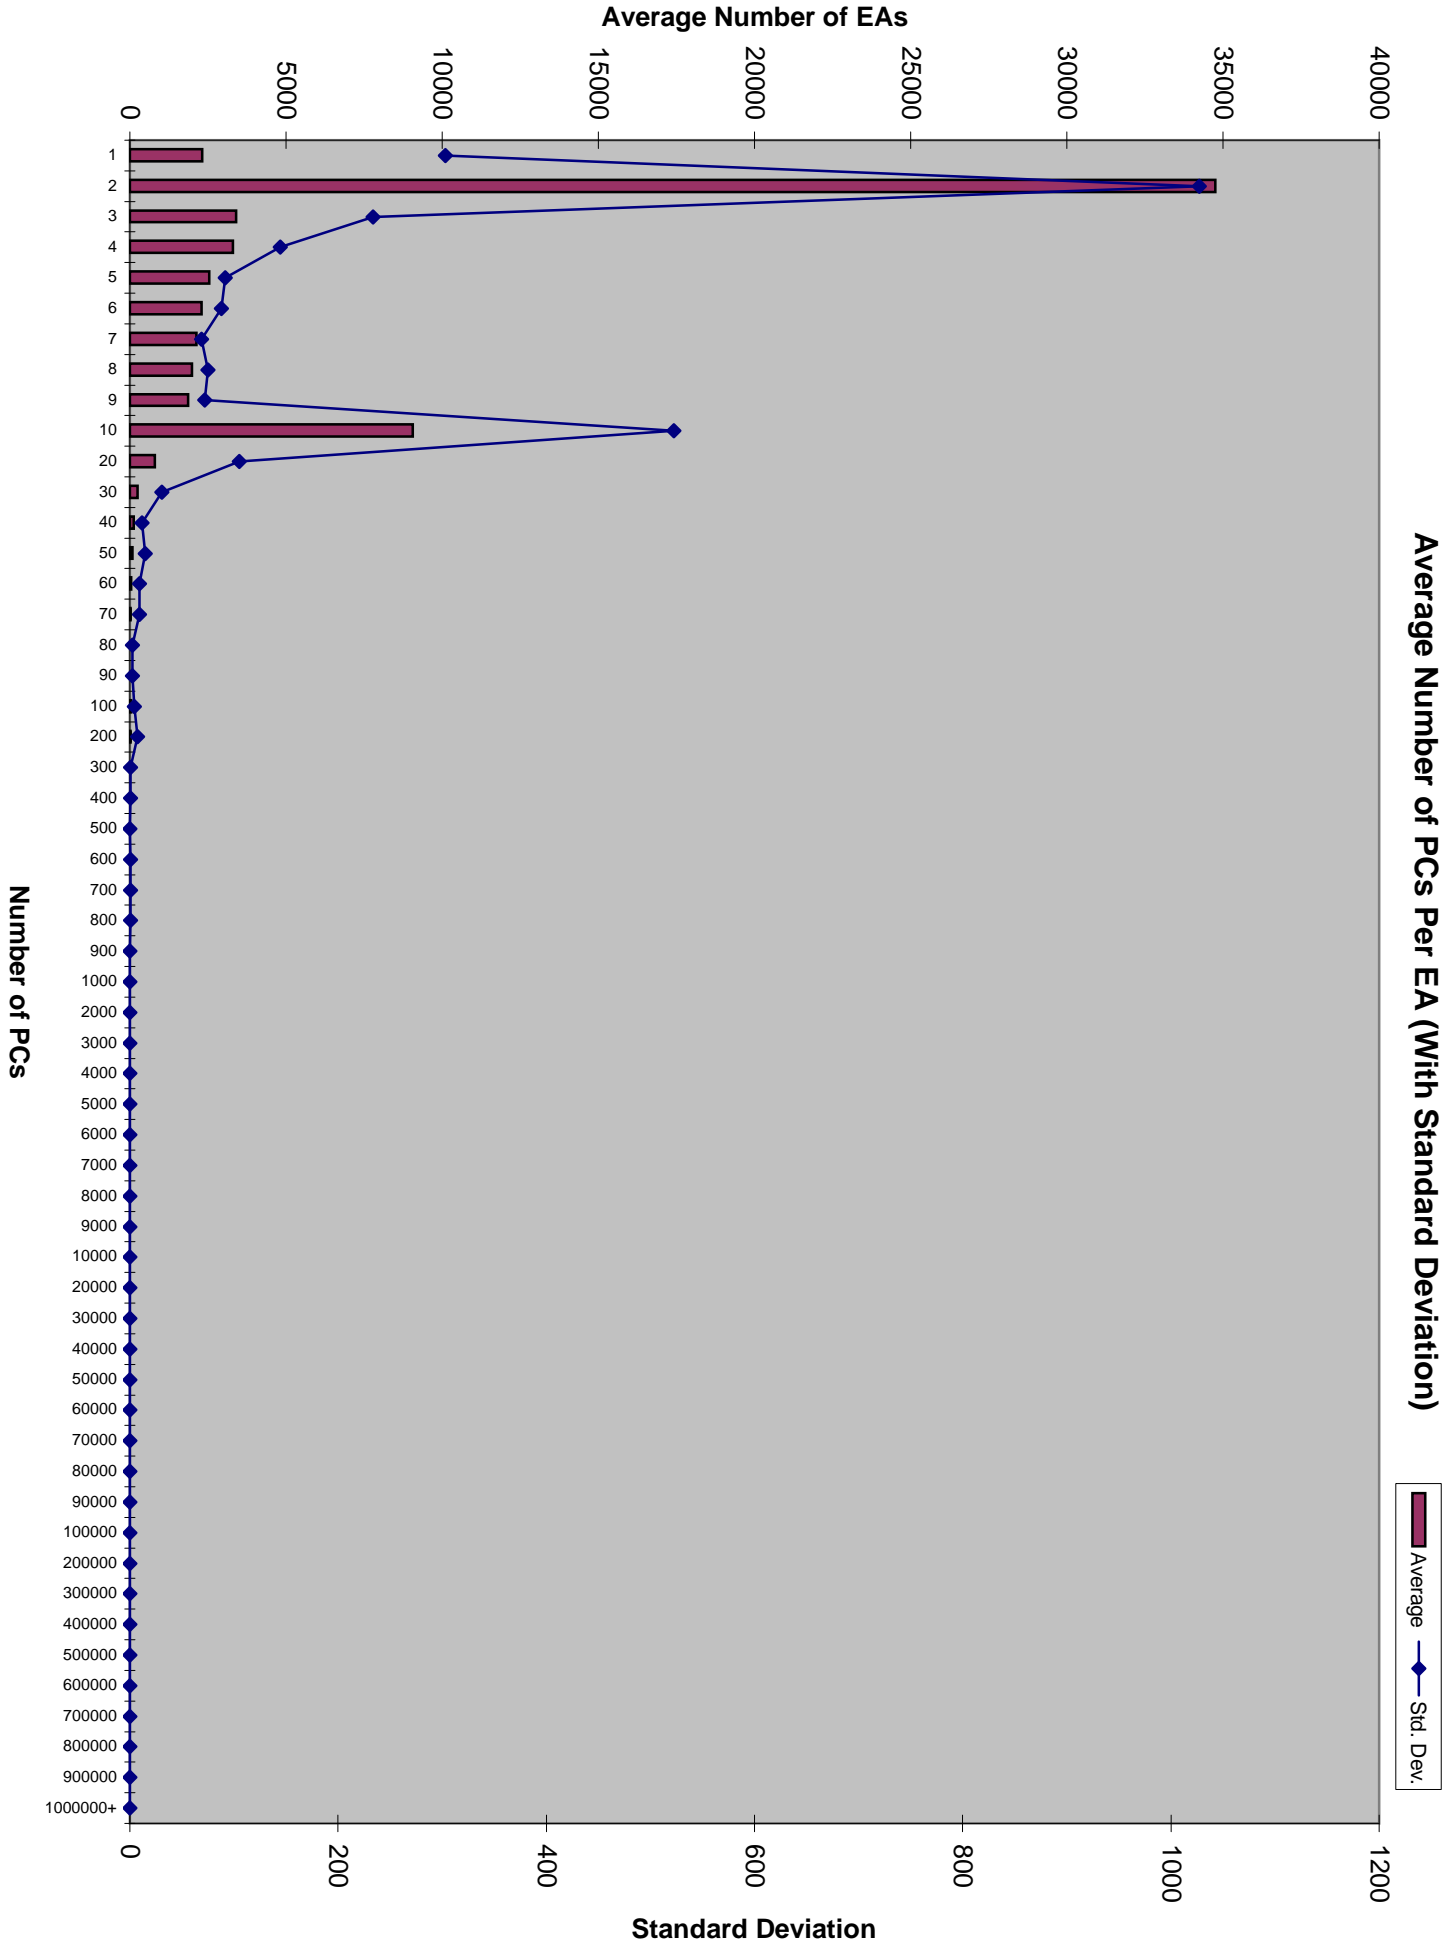

124.m88ksim - Chart

PCs per EA, Input Set A

126.gcc - Chart

PCs per EA, Input Set A

134.perl-Primes - Chart

PCs per EA, Input Set A

Average Number of PCs Per EA (With Standard Deviation)

Average
Std. Dev.

175.vpr-Place - Chart

PCs per EA, Input Set A

Average Number of PCs Per EA (With Standard Deviation)

Average Number of PCs Per EA (With Standard Deviation)

Average Std. Dev.

Average Number of PCs Per EA (With Standard Deviation)

197.parser - Chart

PCs per EA, Input Set A

255.vortex - Chart

PCs per EA, Input Set A

300.twolf - Chart

PCs per EA, Input Set A