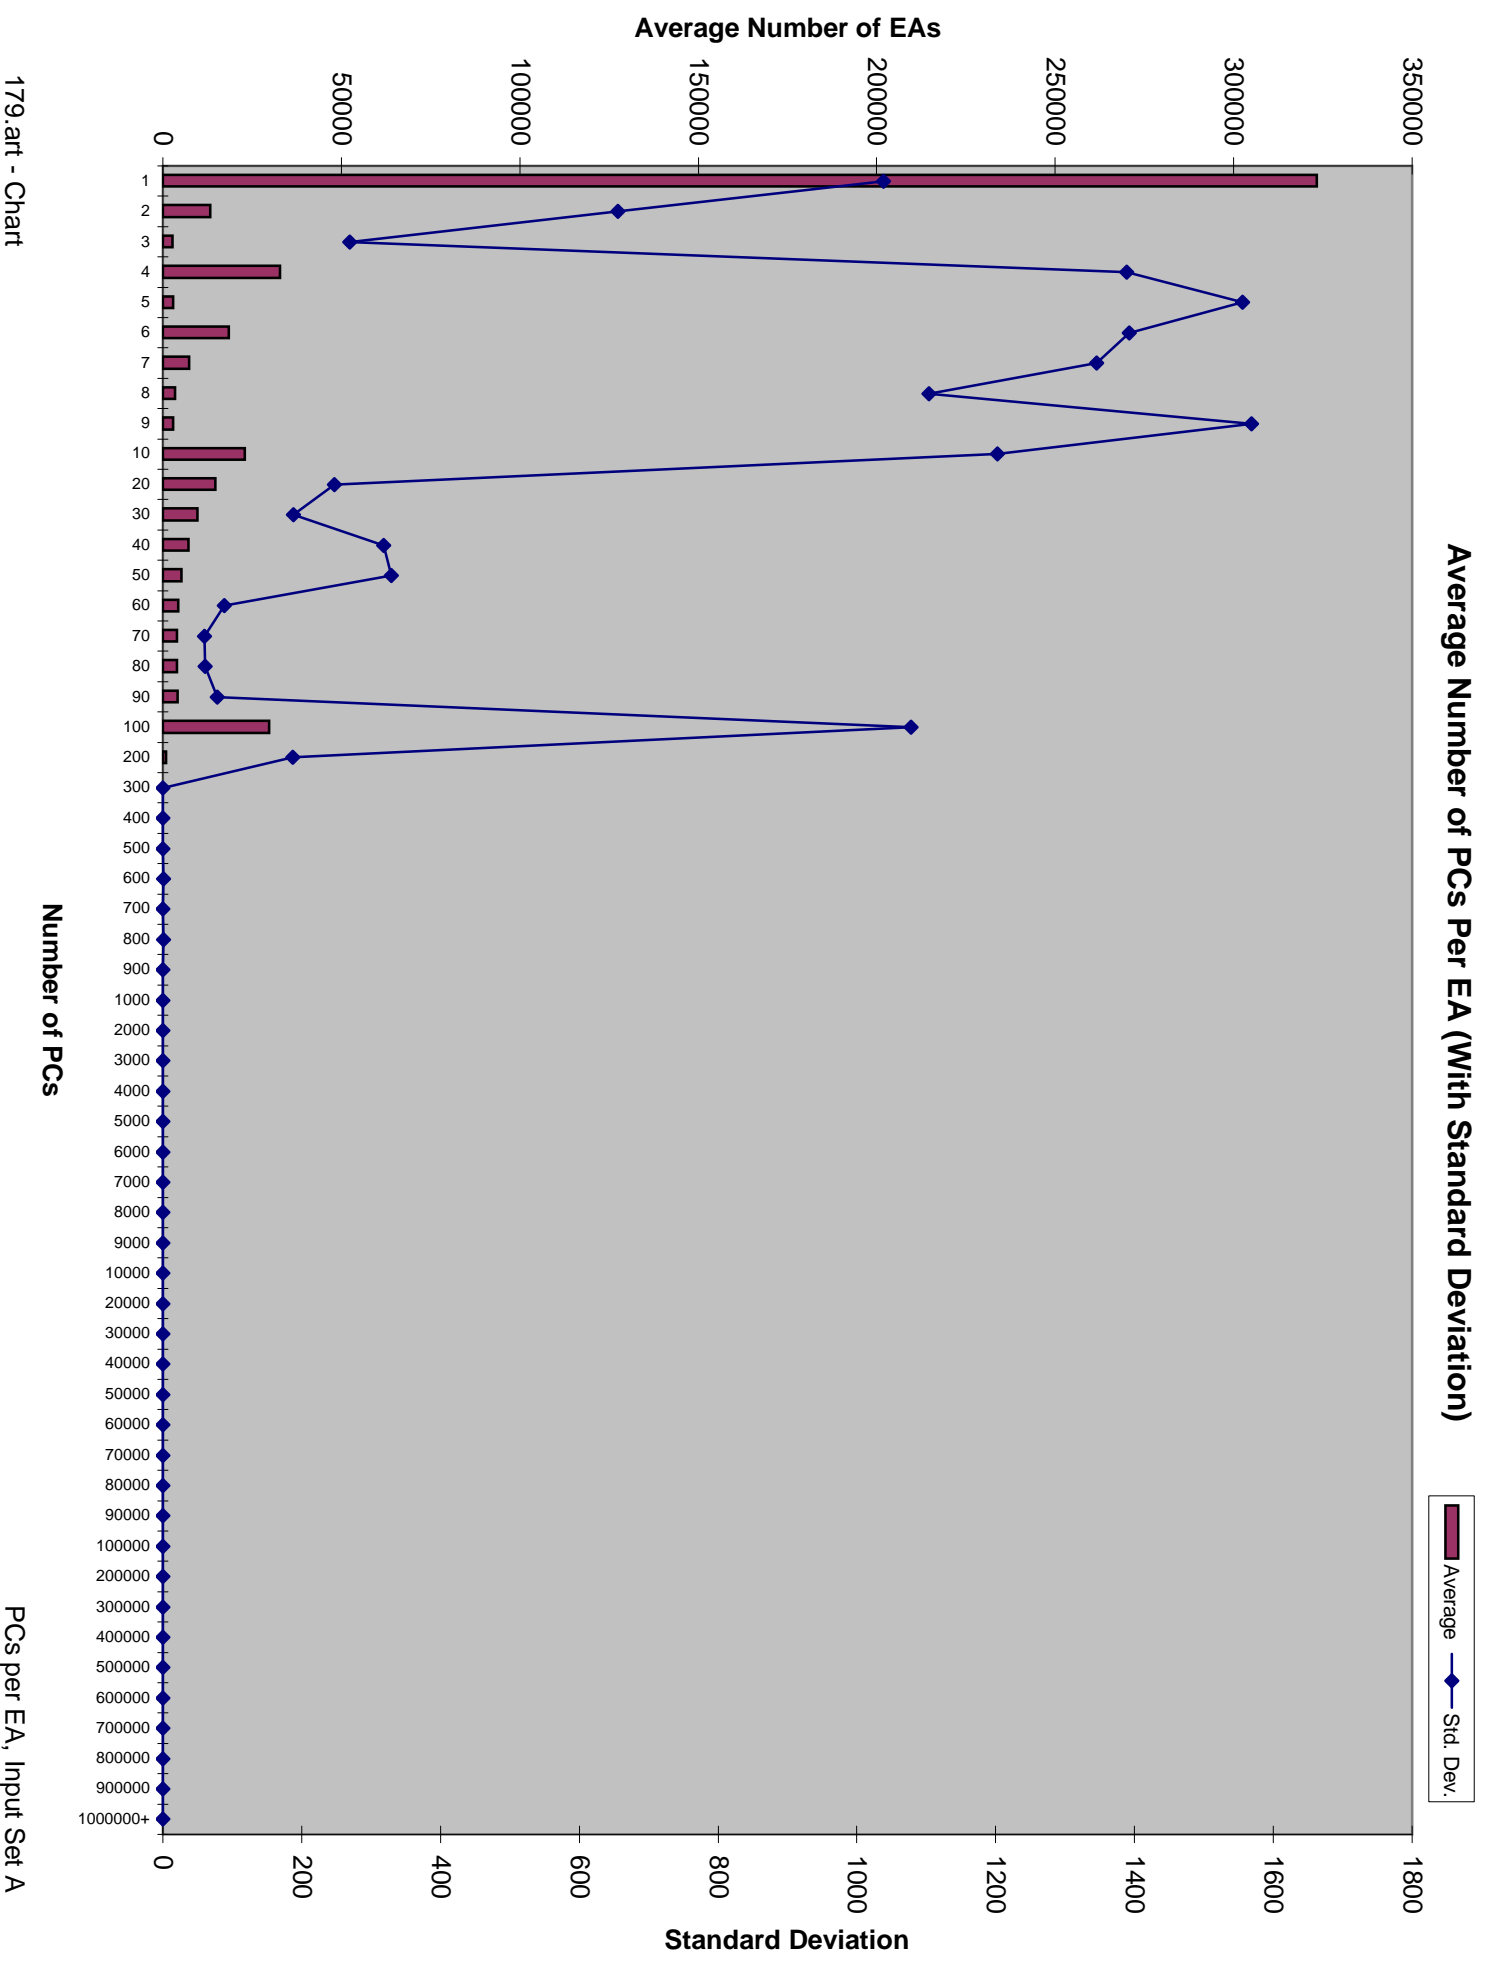

124.m88ksim - Chart

PCs per EA, Input Set A

126.gcc - Chart

PCs per EA, Input Set A

134.perl-Primes - Chart

PCs per EA, Input Set A

Average Number of PCs Per EA (With Standard Deviation)

Average
Std. Dev.

175.vpr-Place - Chart

PCs per EA, Input Set A

Average Number of PCs Per EA (With Standard Deviation)

Average Number of PCs Per EA (With Standard Deviation)

Average Std. Dev.

Average Number of PCs Per EA (With Standard Deviation)

197.parser - Chart

PCs per EA, Input Set A

255.vortex - Chart

PCs per EA, Input Set A

300.twolf - Chart

PCs per EA, Input Set A