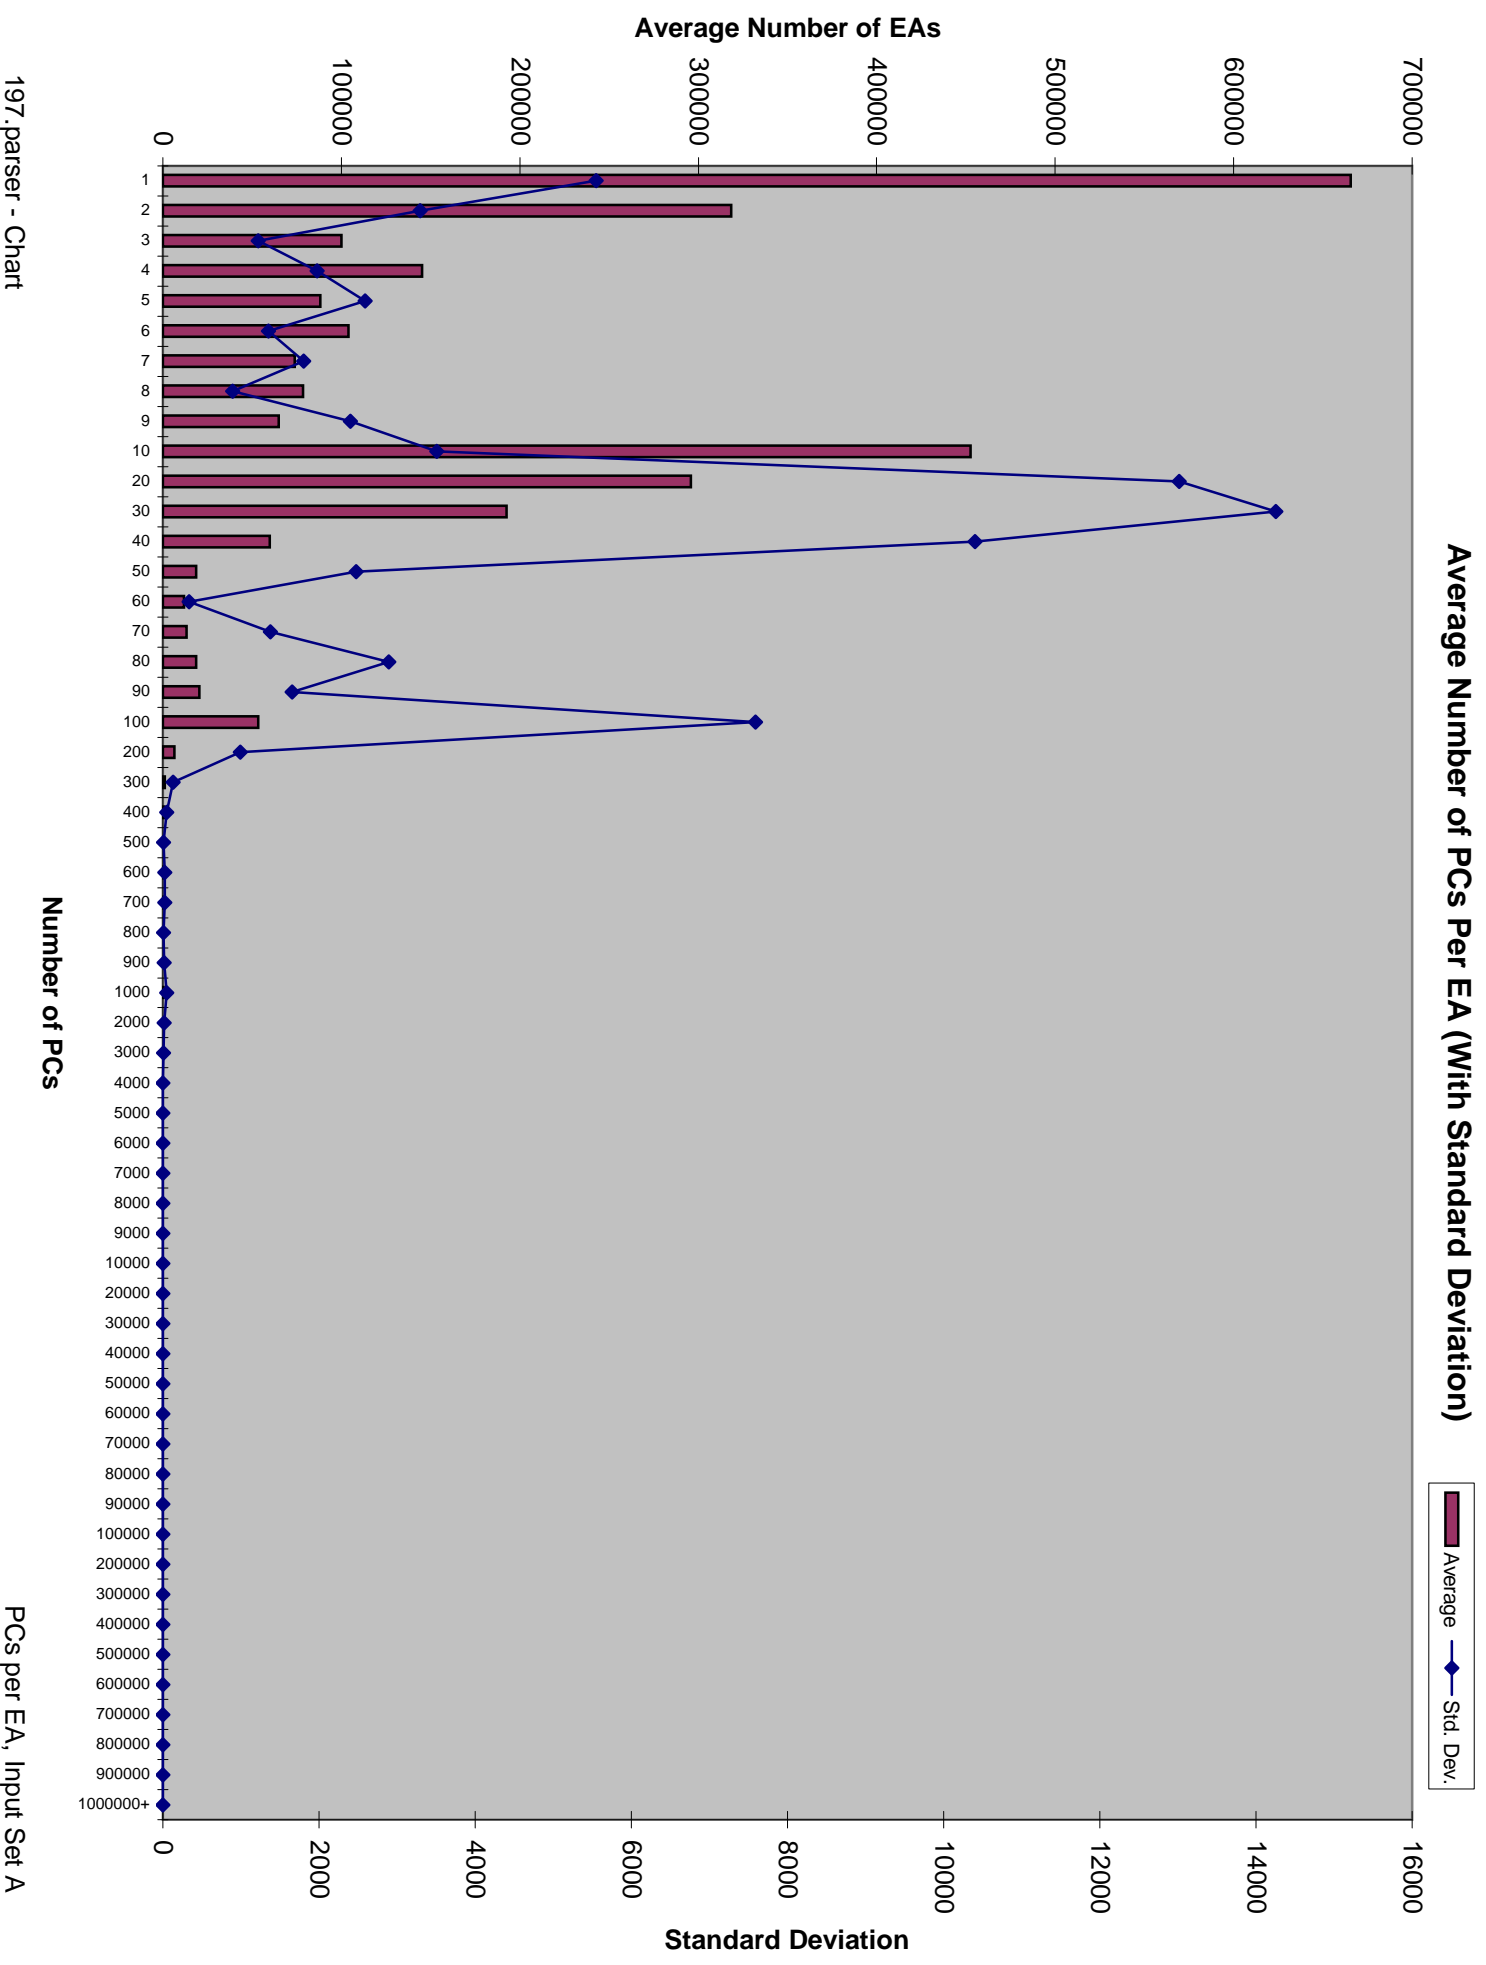

124.m88ksim - Chart

PCs per EA, Input Set A

126.gcc - Chart

PCs per EA, Input Set A

134.perl-Primes - Chart

PCs per EA, Input Set A

Average Number of PCs Per EA (With Standard Deviation)

Average
Std. Dev.

175.vpr-Place - Chart

PCs per EA, Input Set A

Average Number of PCs Per EA (With Standard Deviation)

Average Number of PCs Per EA (With Standard Deviation)

Average Std. Dev.

Average Number of PCs Per EA (With Standard Deviation)

197.parser - Chart

PCs per EA, Input Set A

255.vortex - Chart

PCs per EA, Input Set A

300.twolf - Chart

PCs per EA, Input Set A