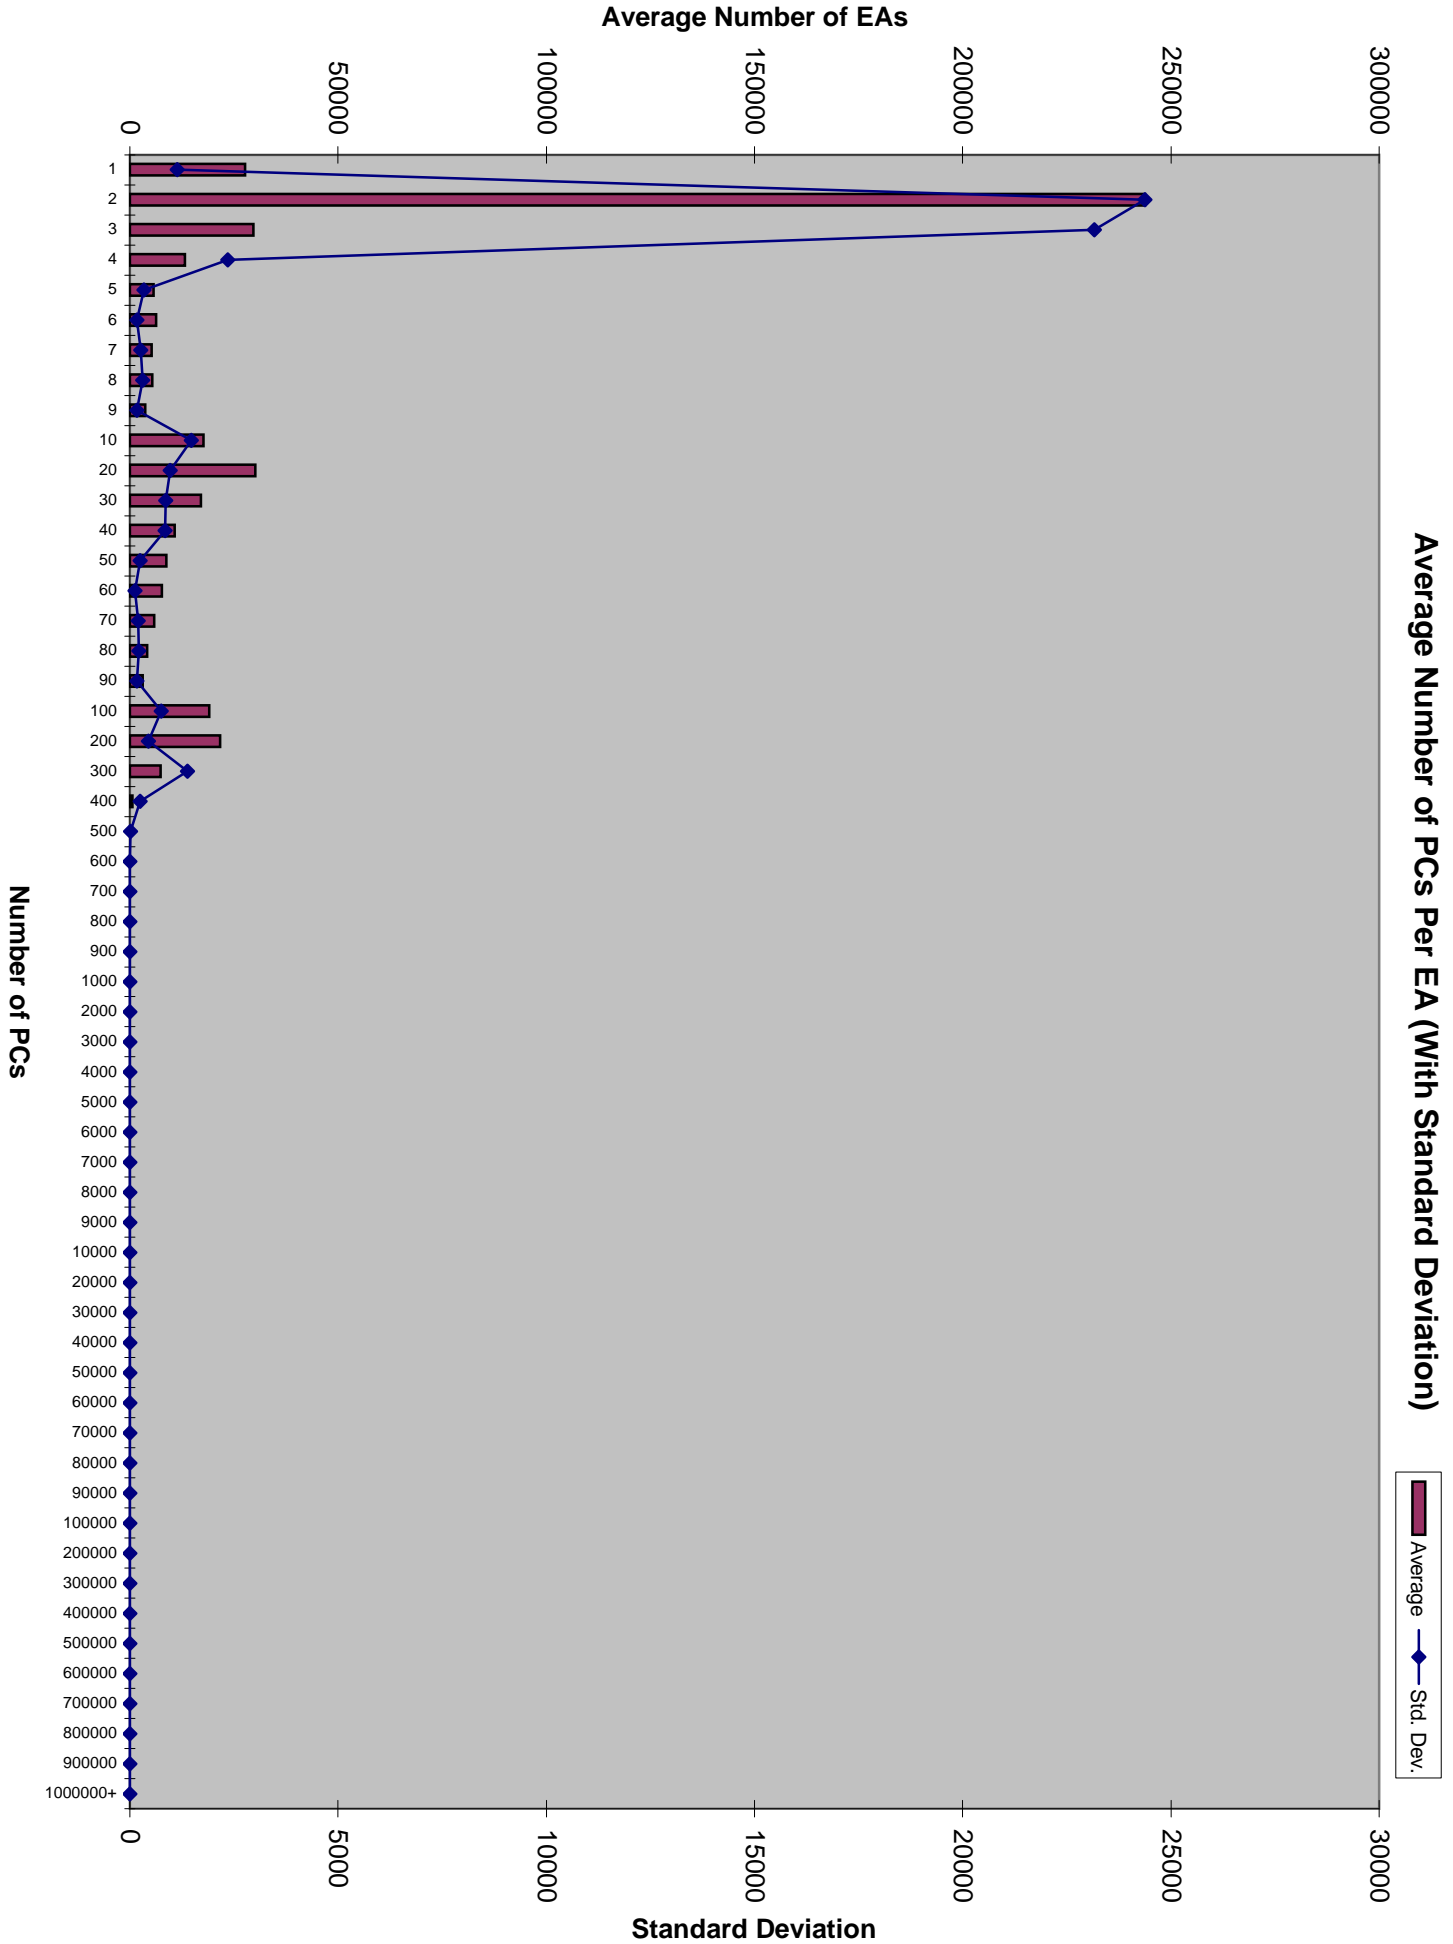

124.m88ksim - Chart

PCs per EA, Input Set A

126.gcc - Chart

PCs per EA, Input Set A

134.perl-Primes - Chart

PCs per EA, Input Set A

Average Number of PCs Per EA (With Standard Deviation)

Average
Std. Dev.

175.vpr-Place - Chart

PCs per EA, Input Set A

Average Number of PCs Per EA (With Standard Deviation)

Average Number of PCs Per EA (With Standard Deviation)

Average Std. Dev.

Average Number of PCs Per EA (With Standard Deviation)

197.parser - Chart

PCs per EA, Input Set A

255.vortex - Chart

PCs per EA, Input Set A

300.twolf - Chart

PCs per EA, Input Set A