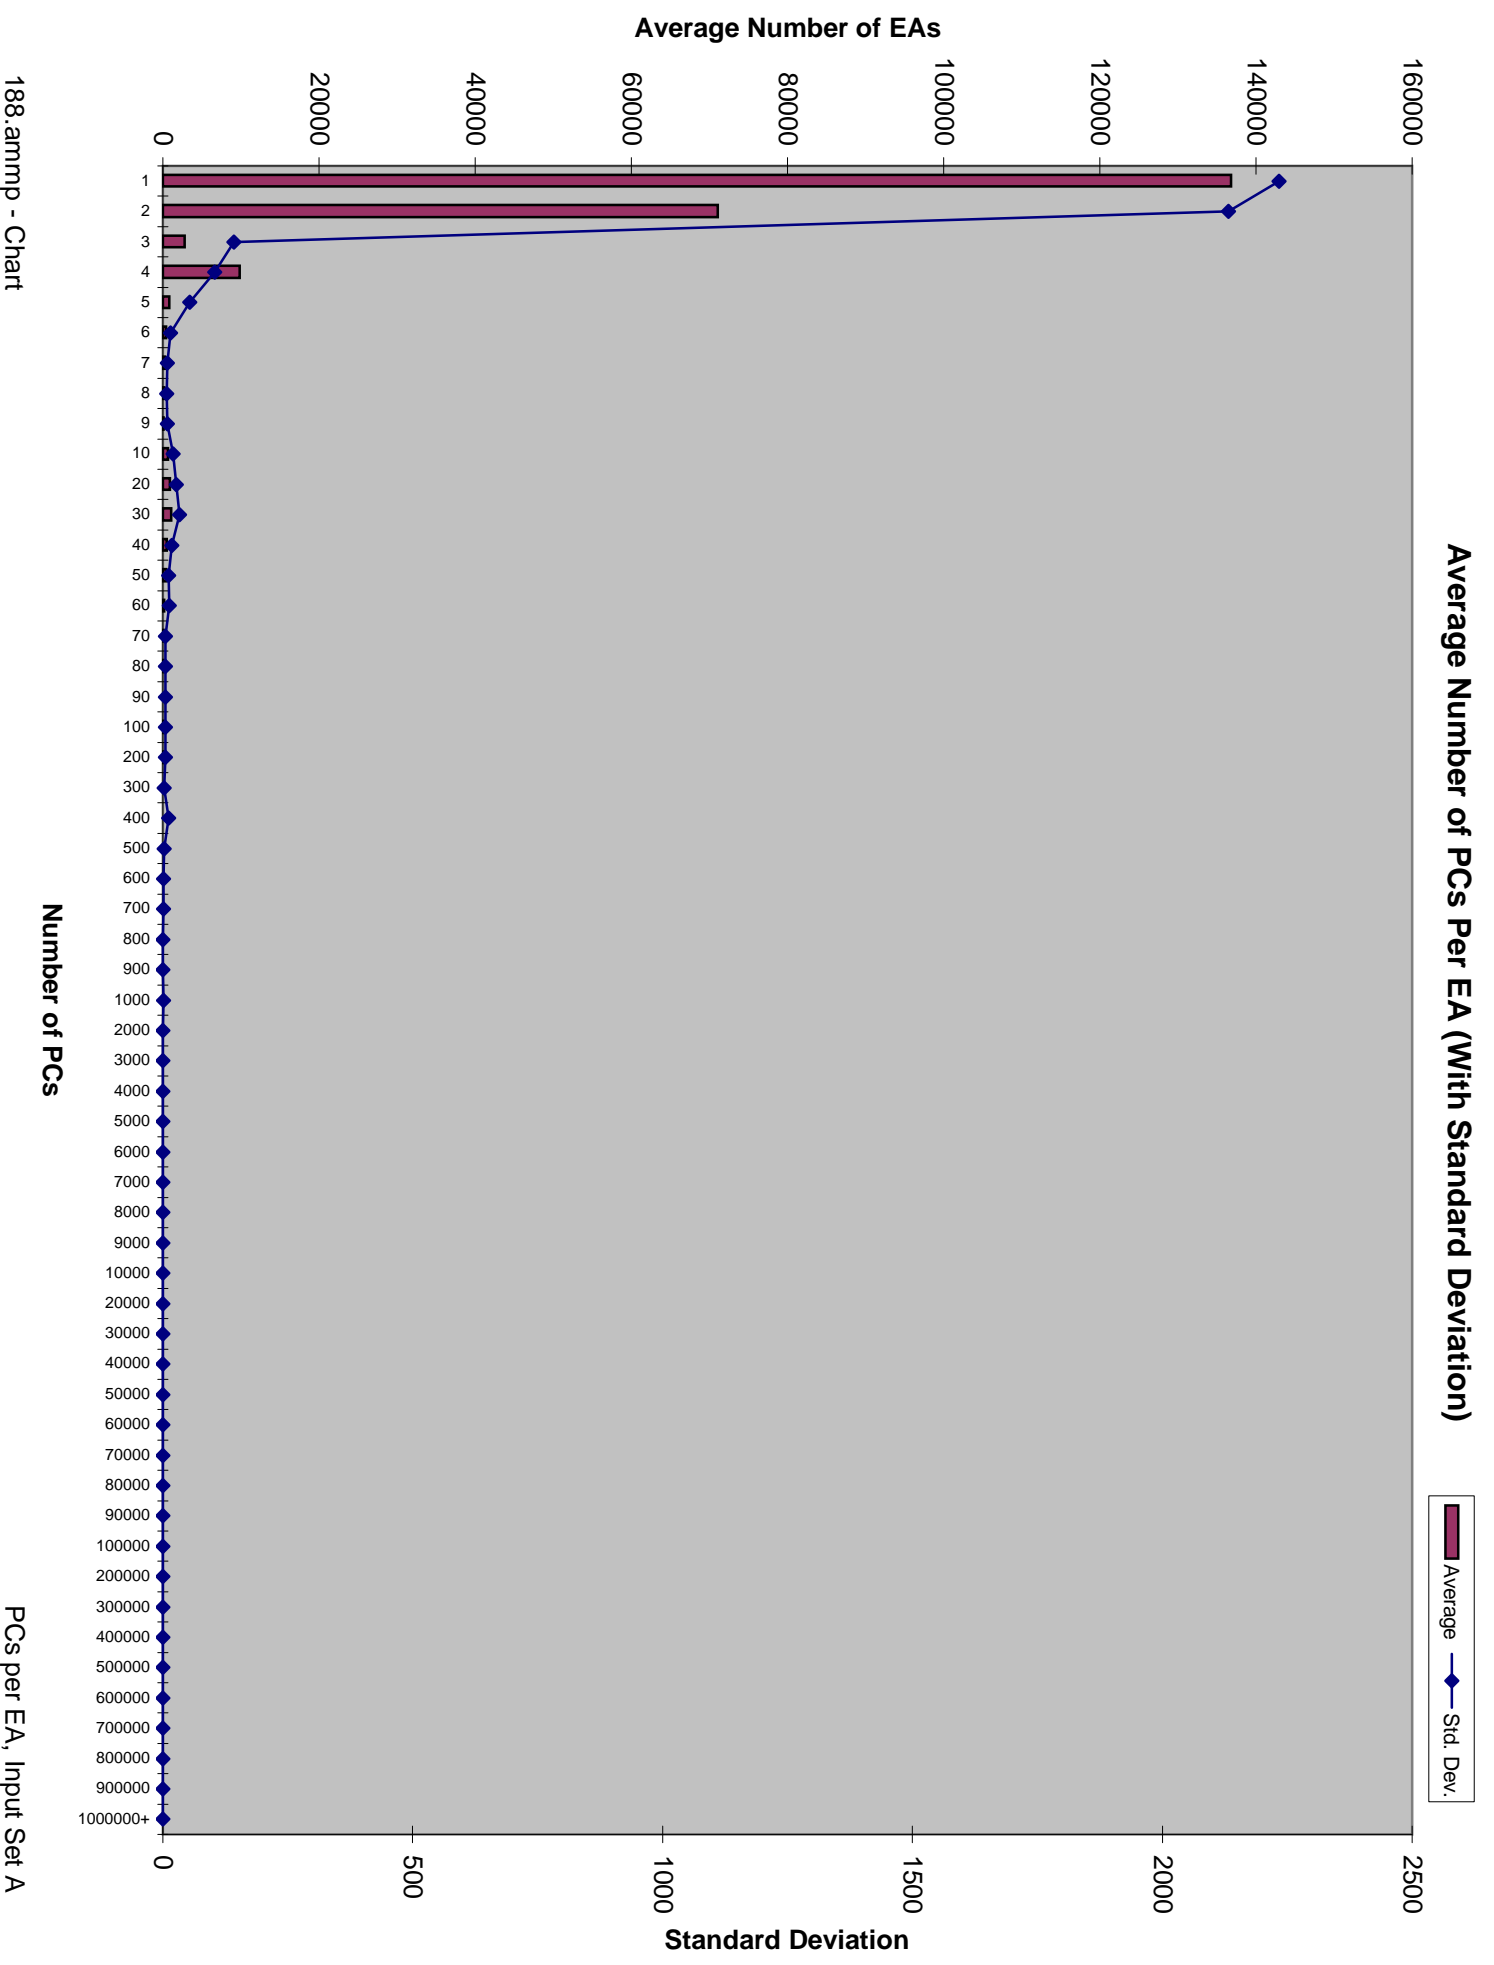

124.m88ksim - Chart

PCs per EA, Input Set A

126.gcc - Chart

PCs per EA, Input Set A

134.perl-Primes - Chart

PCs per EA, Input Set A

Average Number of PCs Per EA (With Standard Deviation)

Average
Std. Dev.

175.vpr-Place - Chart

PCs per EA, Input Set A

Average Number of PCs Per EA (With Standard Deviation)

Average Number of PCs Per EA (With Standard Deviation)

Average Std. Dev.

Average Number of PCs Per EA (With Standard Deviation)

197.parser - Chart

PCs per EA, Input Set A

255.vortex - Chart

PCs per EA, Input Set A

300.twolf - Chart

PCs per EA, Input Set A