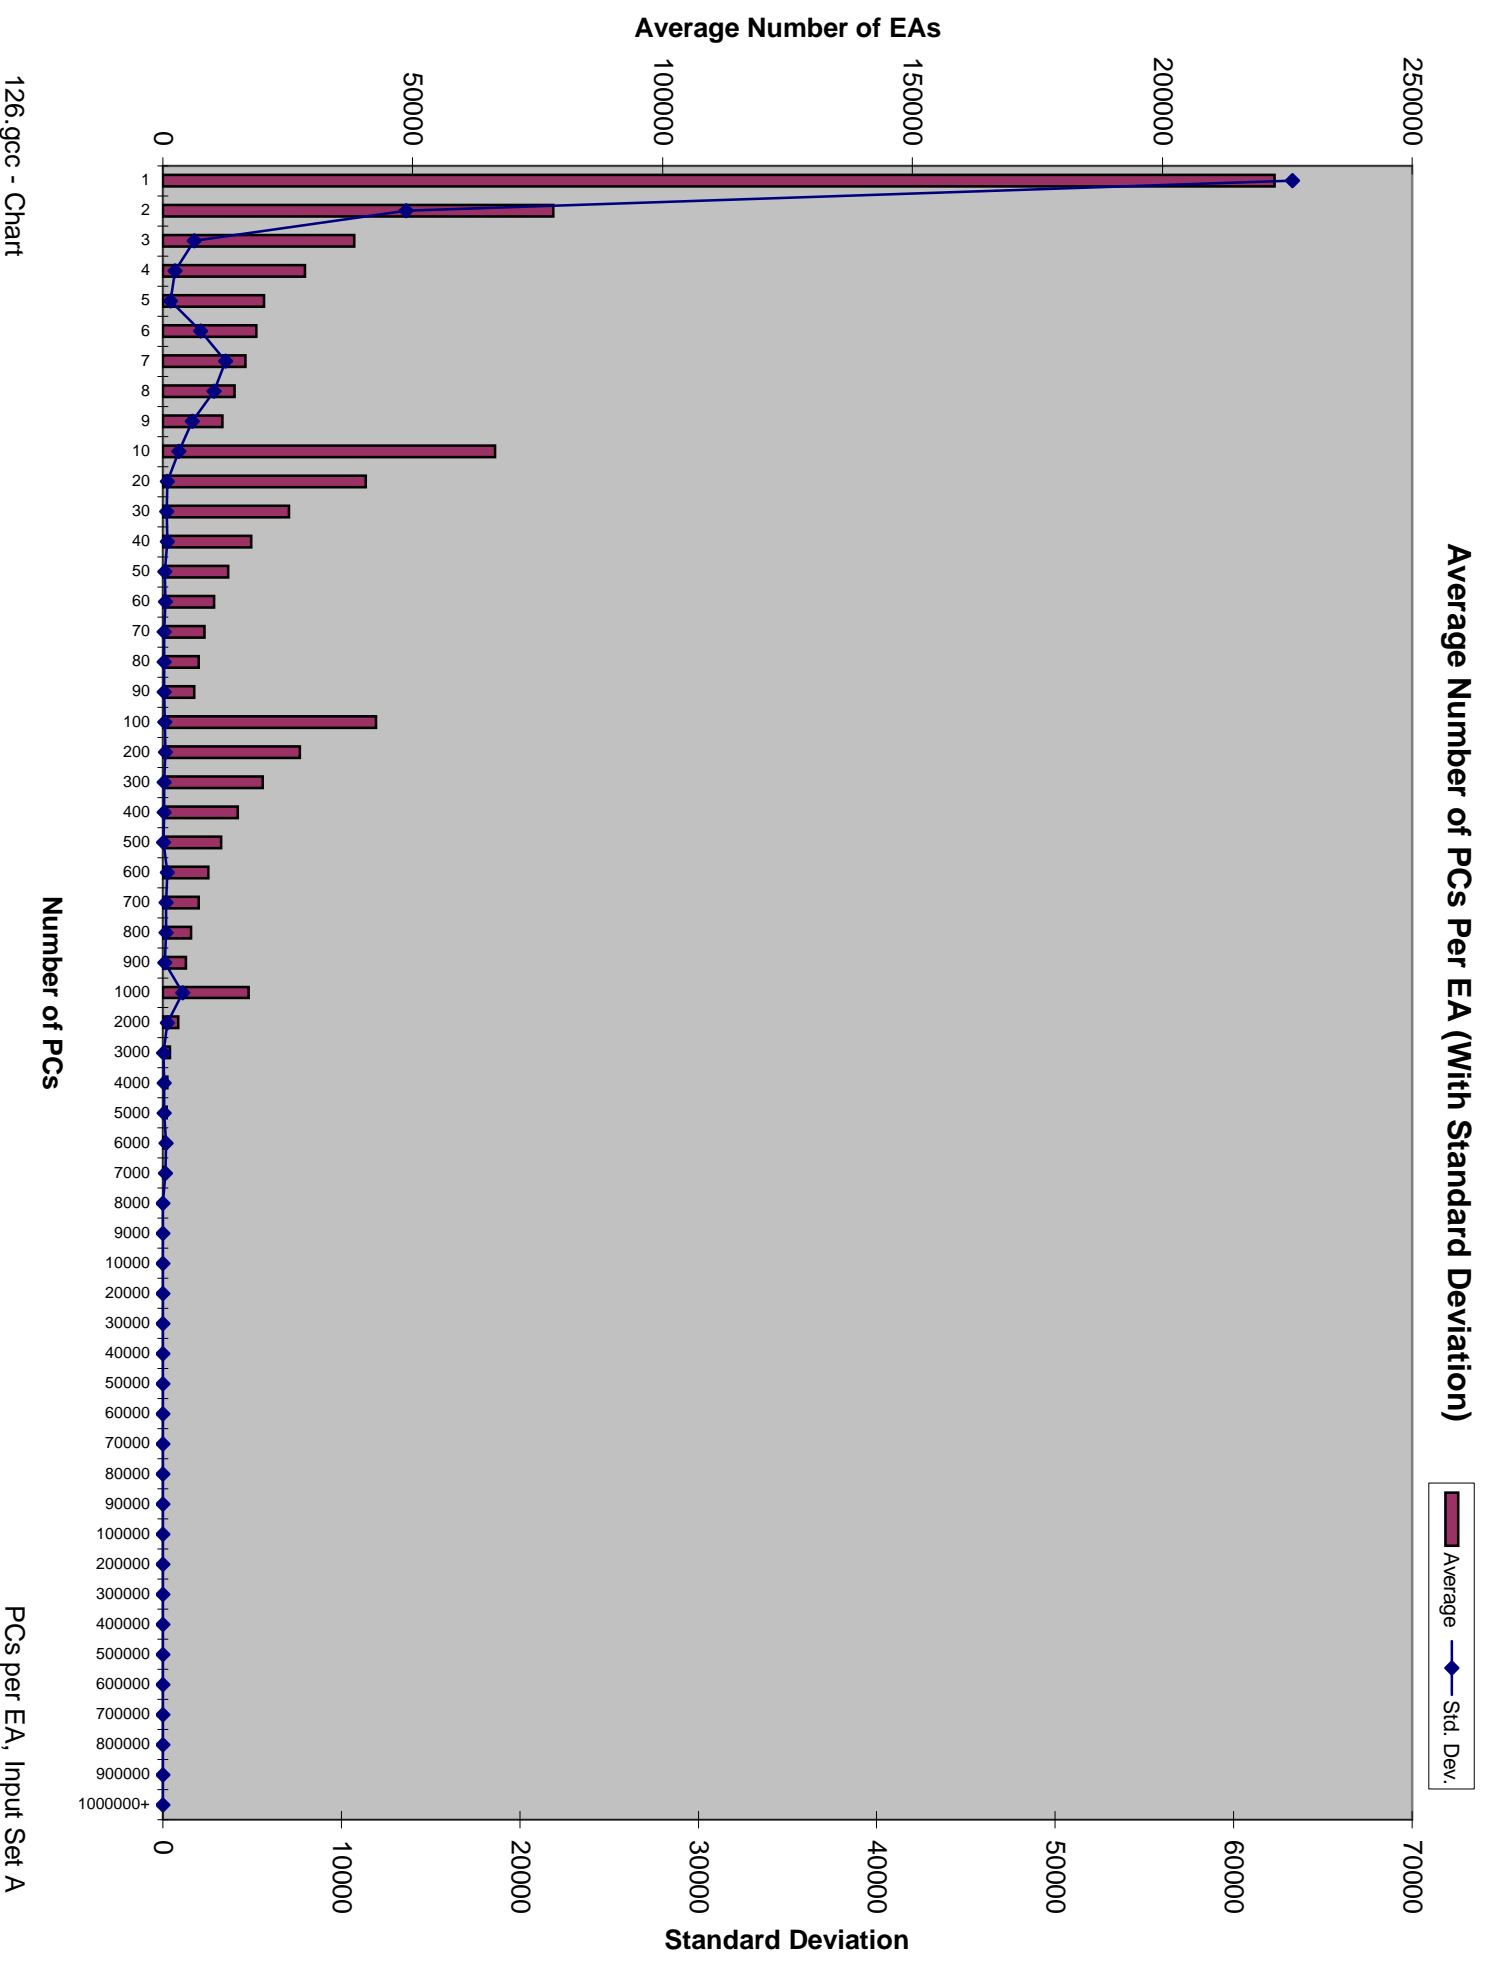

124.m88ksim - Chart

PCs per EA, Input Set A

126.gcc - Chart

PCs per EA, Input Set A

134.perl-Primes - Chart

PCs per EA, Input Set A

Average Number of PCs Per EA (With Standard Deviation)

Average
Std. Dev.

175.vpr-Place - Chart

PCs per EA, Input Set A

Average Number of PCs Per EA (With Standard Deviation)

Average Number of PCs Per EA (With Standard Deviation)

Average Std. Dev.

Average Number of PCs Per EA (With Standard Deviation)

197.parser - Chart

PCs per EA, Input Set A

255.vortex - Chart

PCs per EA, Input Set A

300.twolf - Chart

PCs per EA, Input Set A