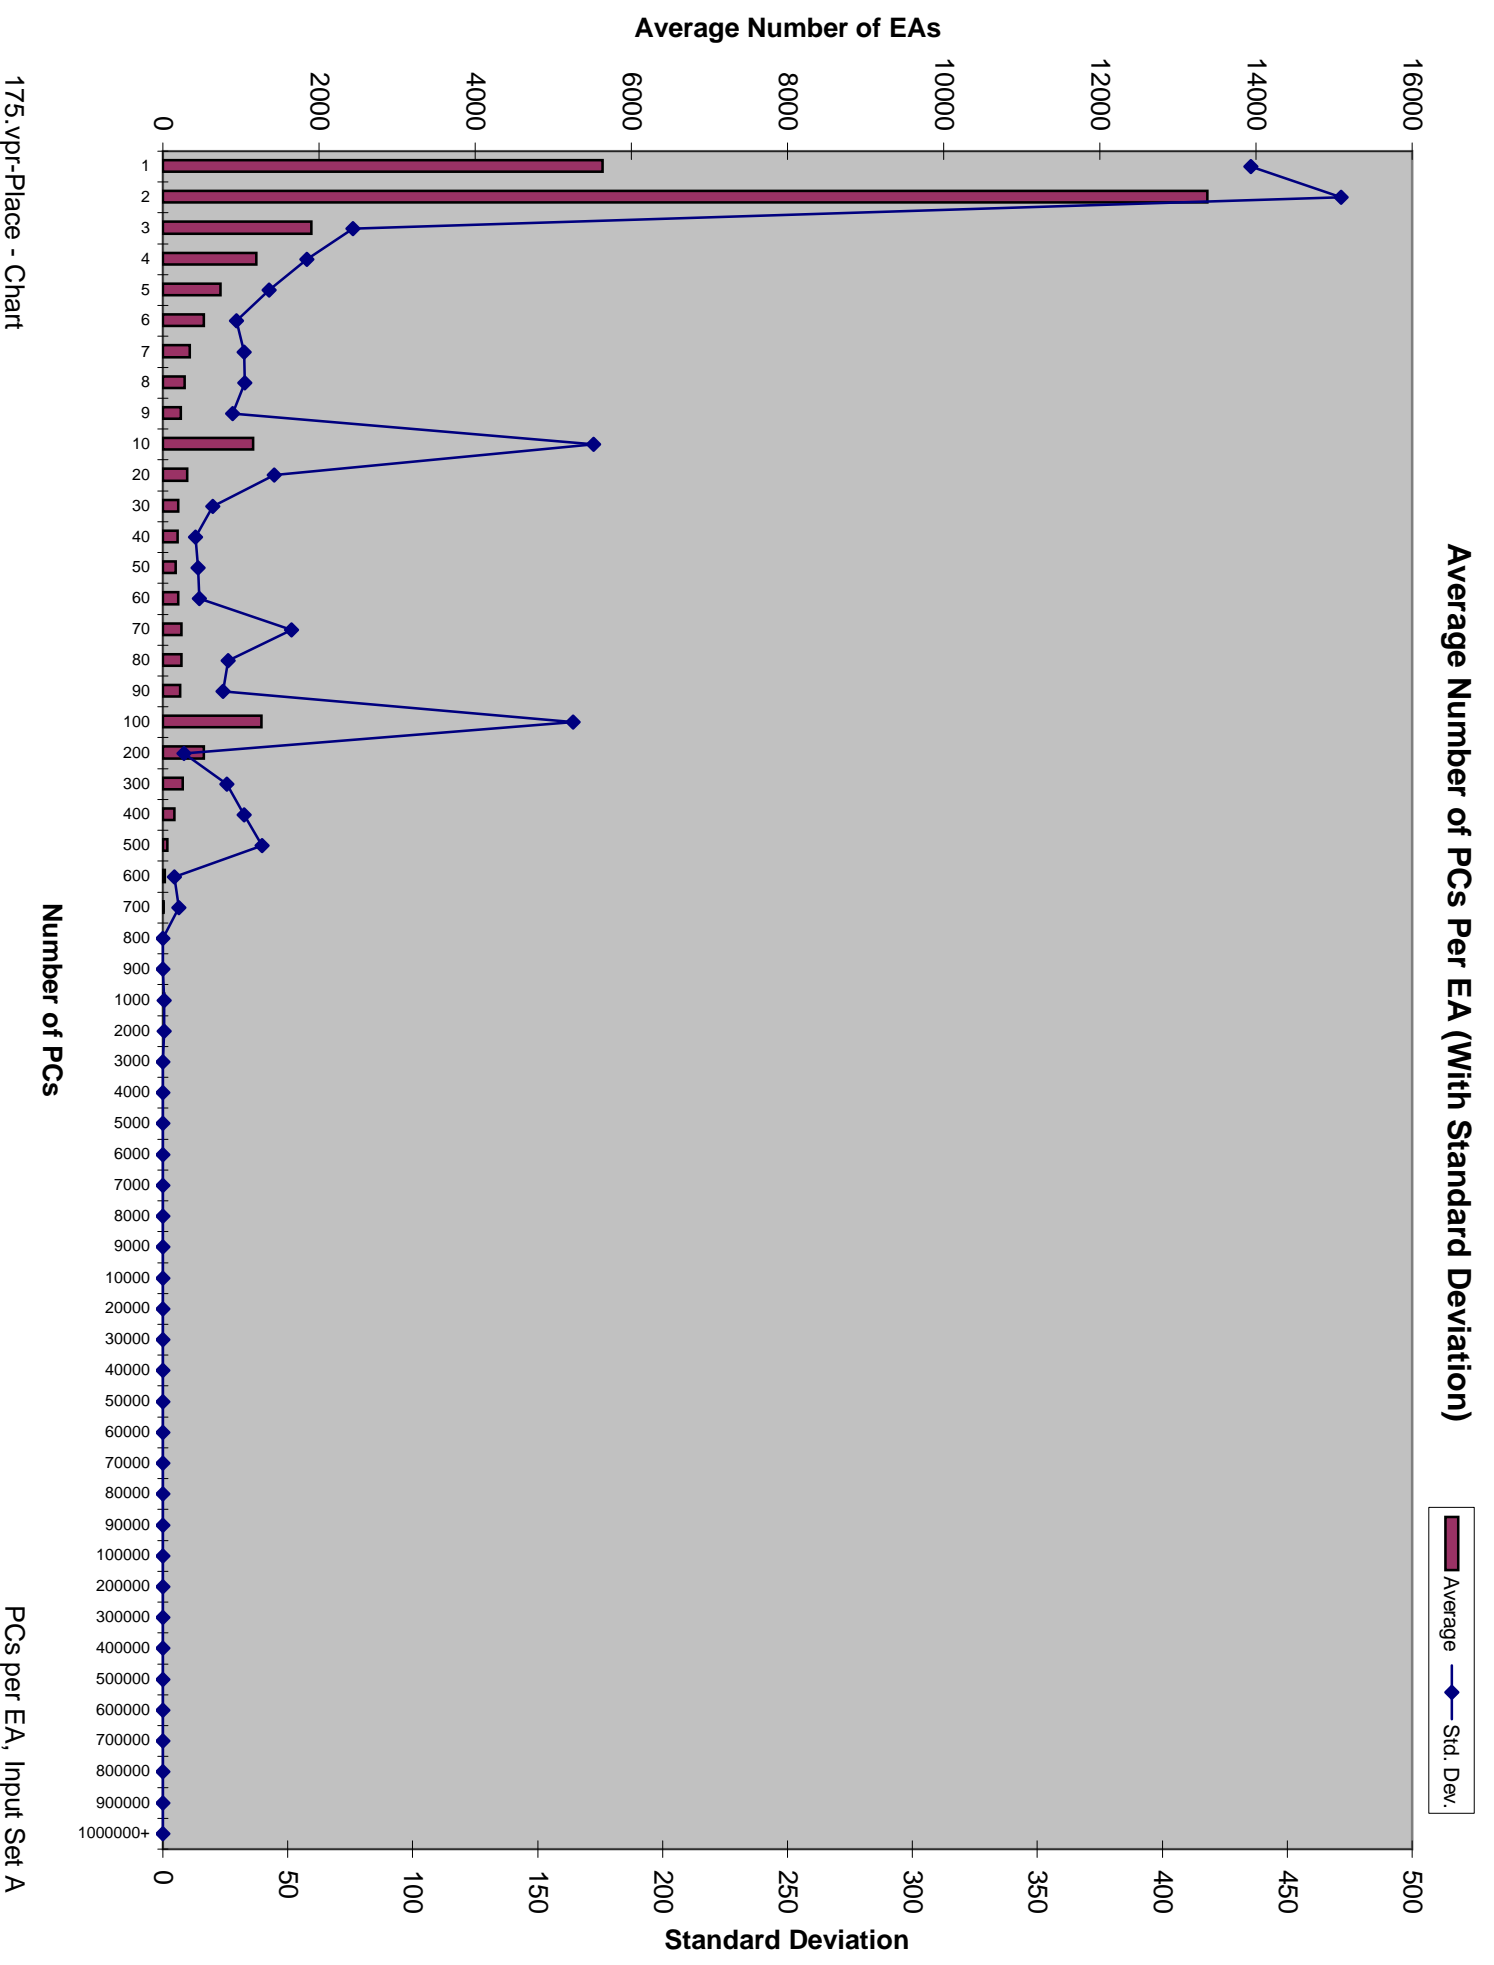

124.m88ksim - Chart

PCs per EA, Input Set A

126.gcc - Chart

PCs per EA, Input Set A

134.perl-Primes - Chart

PCs per EA, Input Set A

Average Number of PCs Per EA (With Standard Deviation)

Average
Std. Dev.

175.vpr-Place - Chart

PCs per EA, Input Set A

Average Number of PCs Per EA (With Standard Deviation)

Average Number of PCs Per EA (With Standard Deviation)

Average Std. Dev.

Average Number of PCs Per EA (With Standard Deviation)

197.parser - Chart

PCs per EA, Input Set A

255.vortex - Chart

PCs per EA, Input Set A

300.twolf - Chart

PCs per EA, Input Set A