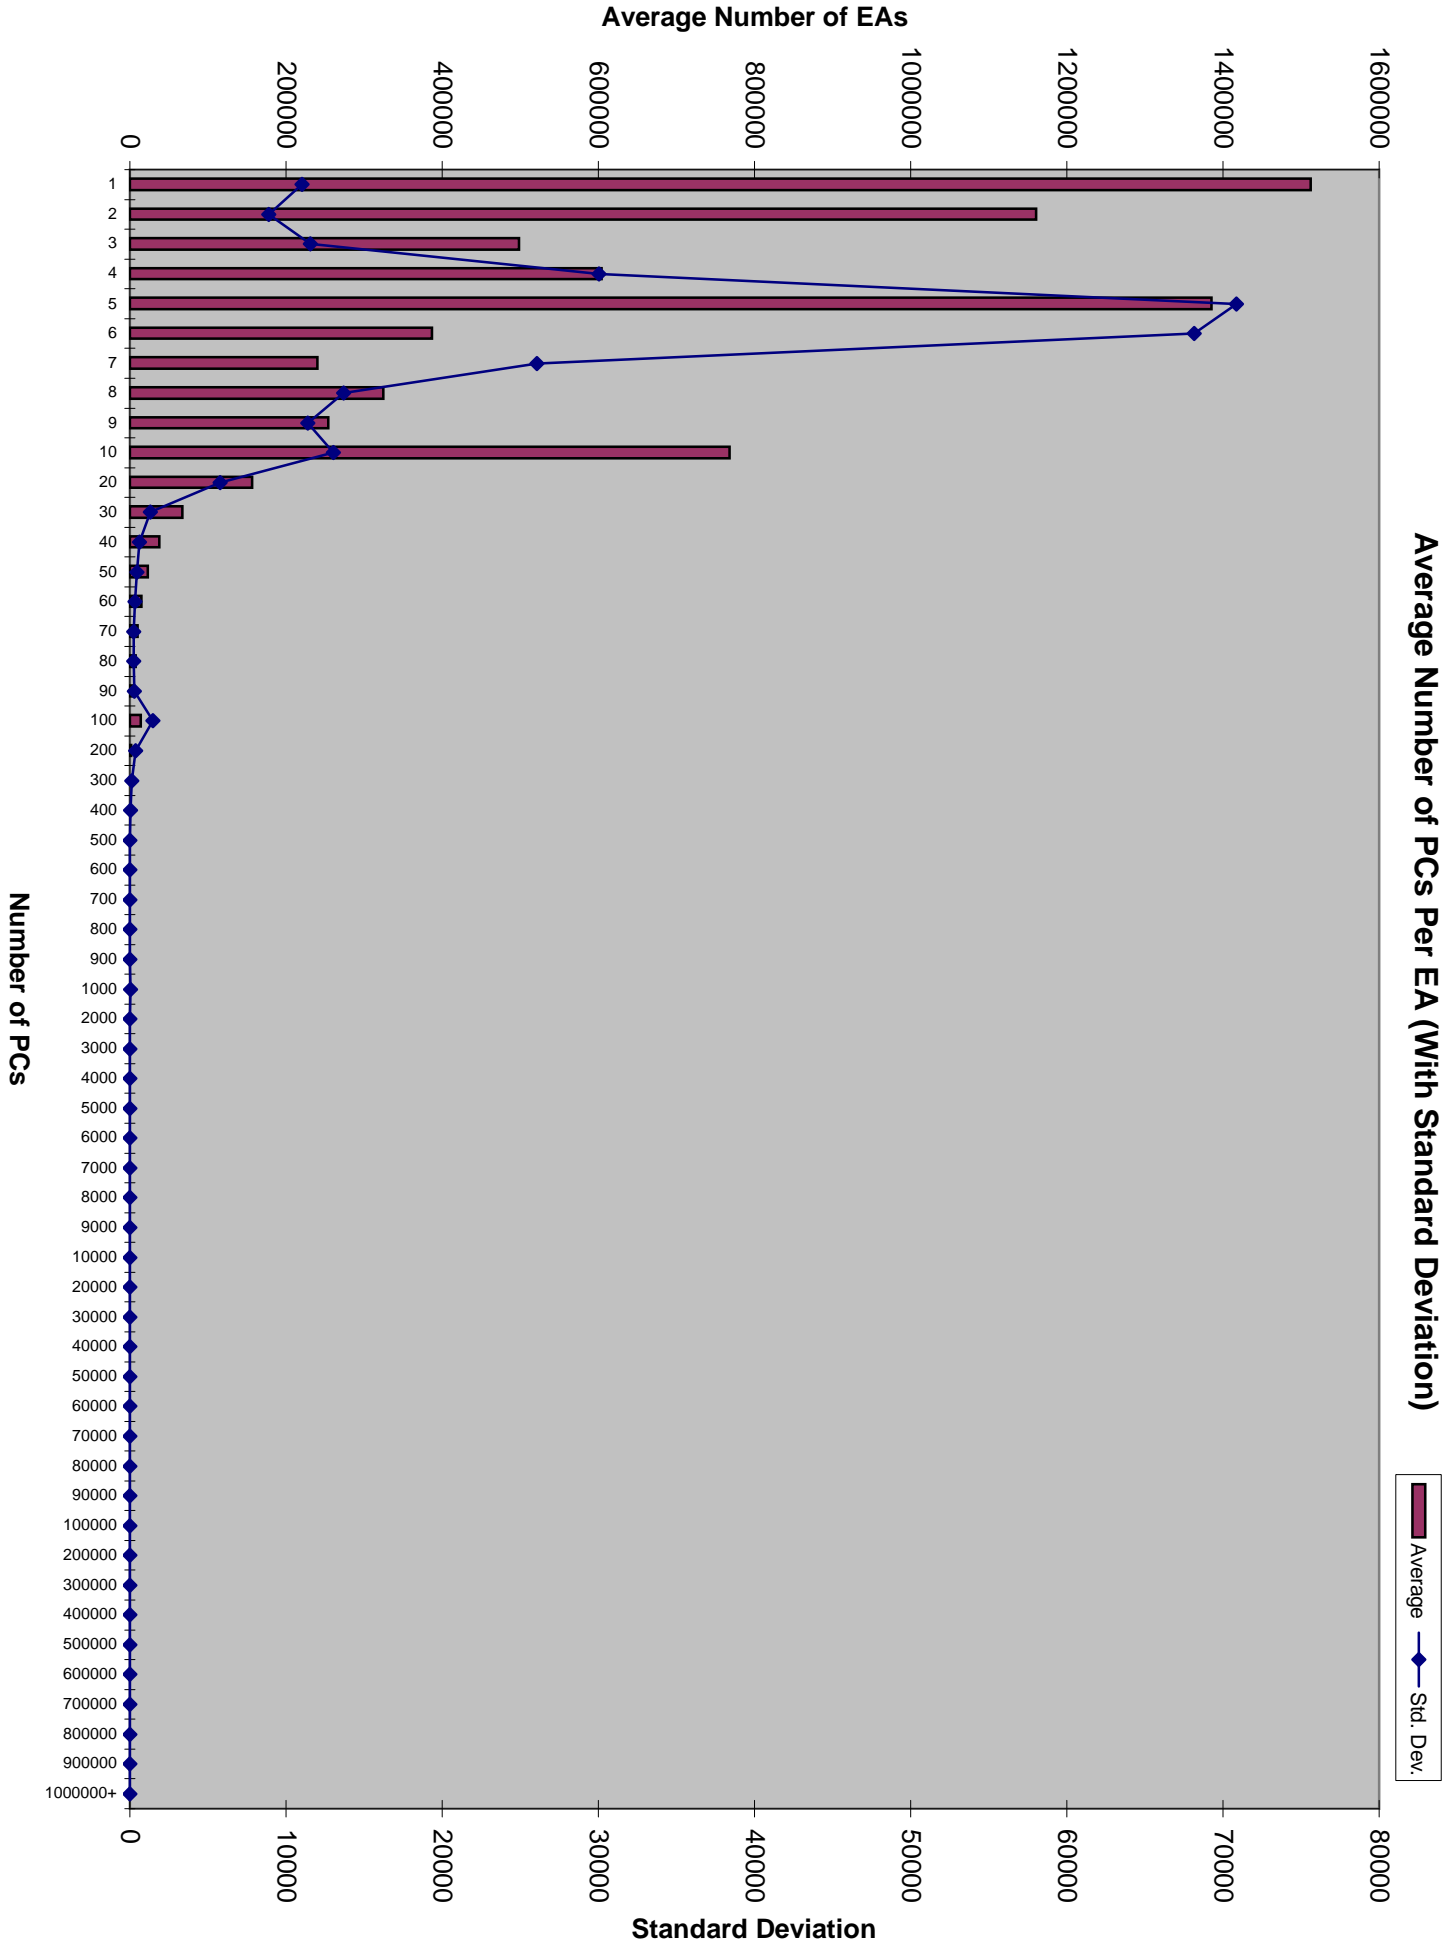

124.m88ksim - Chart

PCs per EA, Input Set A

126.gcc - Chart

PCs per EA, Input Set A

134.perl-Primes - Chart

PCs per EA, Input Set A

Average Number of PCs Per EA (With Standard Deviation)

Average
Std. Dev.

175.vpr-Place - Chart

PCs per EA, Input Set A

Average Number of PCs Per EA (With Standard Deviation)

Average Number of PCs Per EA (With Standard Deviation)

Average Std. Dev.

Average Number of PCs Per EA (With Standard Deviation)

197.parser - Chart

PCs per EA, Input Set A

255.vortex - Chart

PCs per EA, Input Set A

300.twolf - Chart

PCs per EA, Input Set A