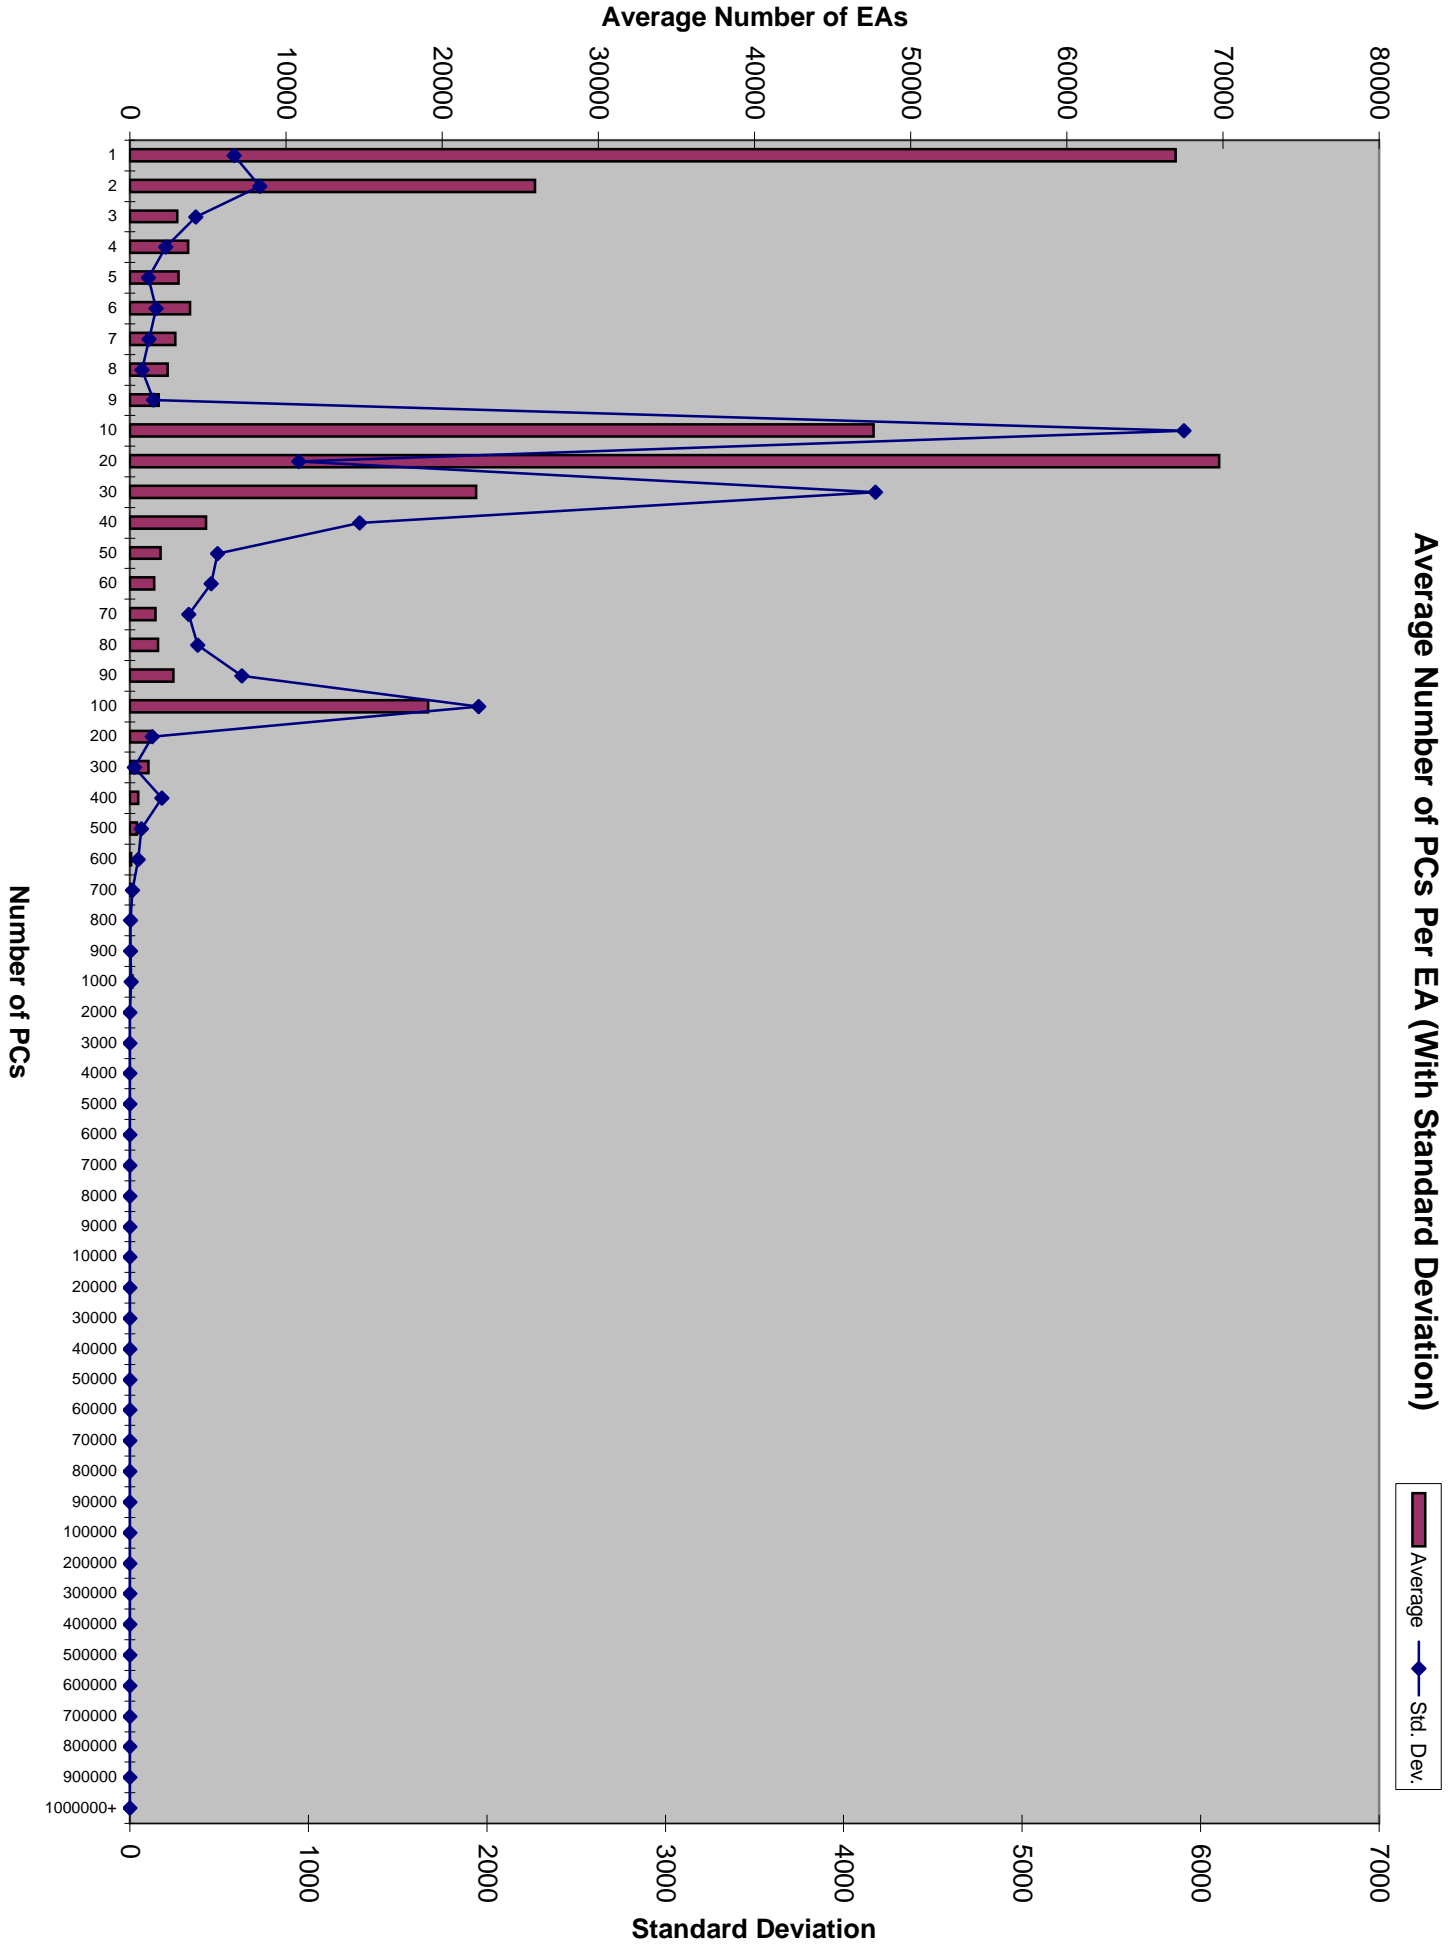

124.m88ksim - Chart

PCs per EA, Input Set A

126.gcc - Chart

PCs per EA, Input Set A

134.perl-Primes - Chart

PCs per EA, Input Set A

Average Number of PCs Per EA (With Standard Deviation)

Average
Std. Dev.

175.vpr-Place - Chart

PCs per EA, Input Set A

Average Number of PCs Per EA (With Standard Deviation)

Average Number of PCs Per EA (With Standard Deviation)

Average Std. Dev.

Average Number of PCs Per EA (With Standard Deviation)

197.parser - Chart

PCs per EA, Input Set A

255.vortex - Chart

PCs per EA, Input Set A

300.twolf - Chart

PCs per EA, Input Set A