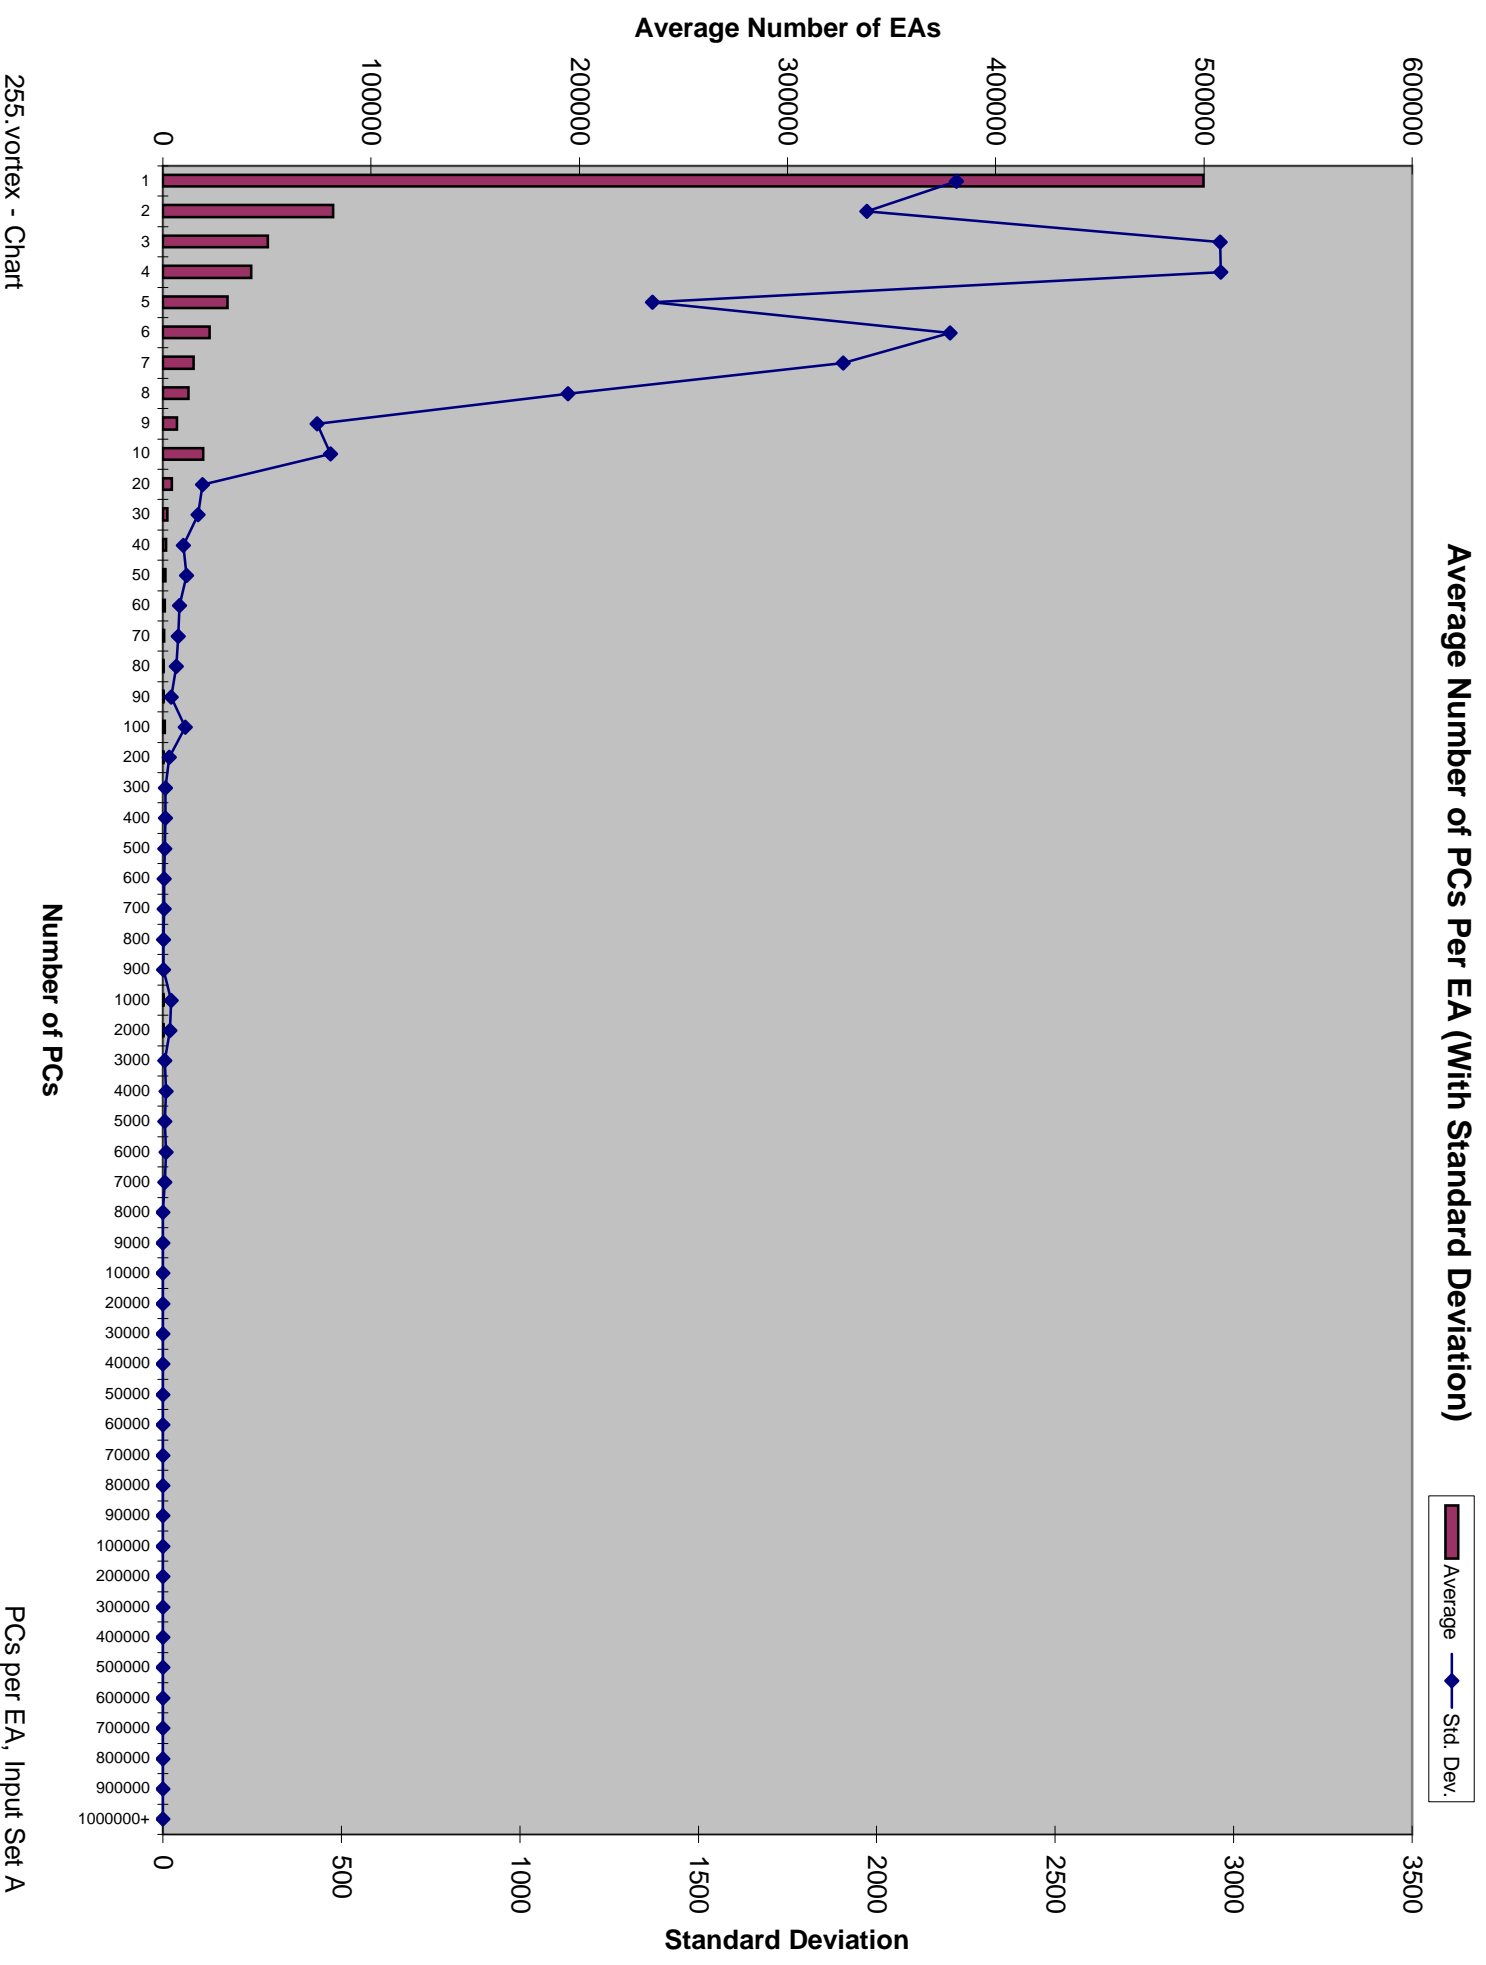

124.m88ksim - Chart

PCs per EA, Input Set A

126.gcc - Chart

PCs per EA, Input Set A

134.perl-Primes - Chart

PCs per EA, Input Set A

Average Number of PCs Per EA (With Standard Deviation)

Average
Std. Dev.

175.vpr-Place - Chart

PCs per EA, Input Set A

Average Number of PCs Per EA (With Standard Deviation)

Average Number of PCs Per EA (With Standard Deviation)

Average Std. Dev.

Average Number of PCs Per EA (With Standard Deviation)

197.parser - Chart

PCs per EA, Input Set A

255.vortex - Chart

PCs per EA, Input Set A

300.twolf - Chart

PCs per EA, Input Set A