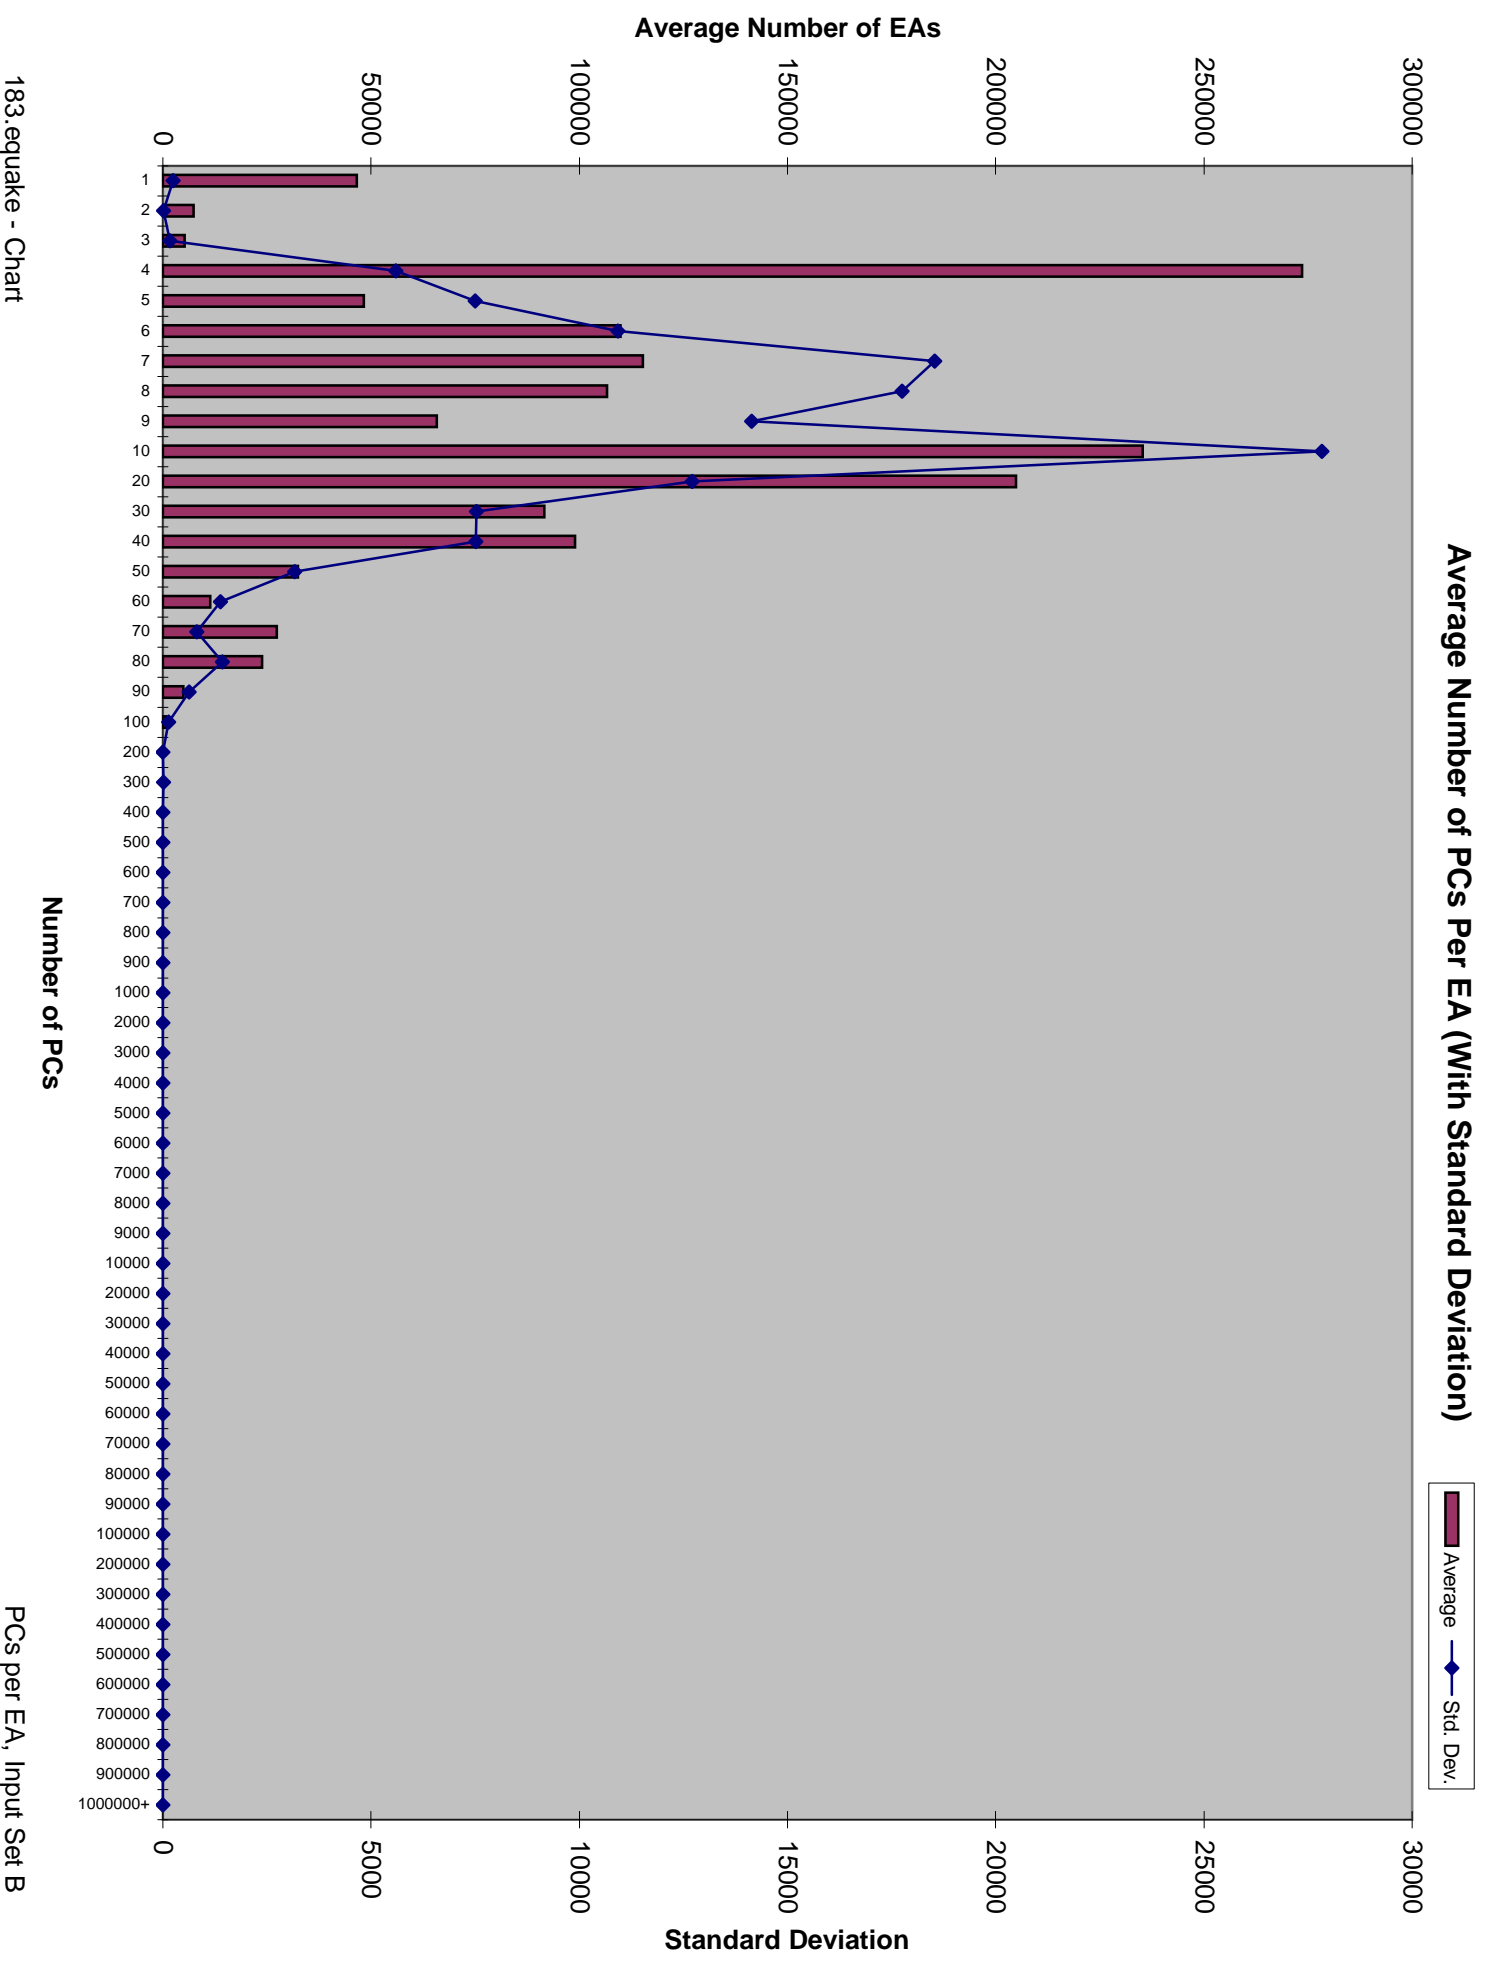

124.m88ksim - Chart

PCs per EA, Input Set B

Average Number of PCs Per EA (With Standard Deviation)

183. earthquake - Chart

PCs per EA, Input Set B

255.vortex - Chart

PCs per EA, Input Set B