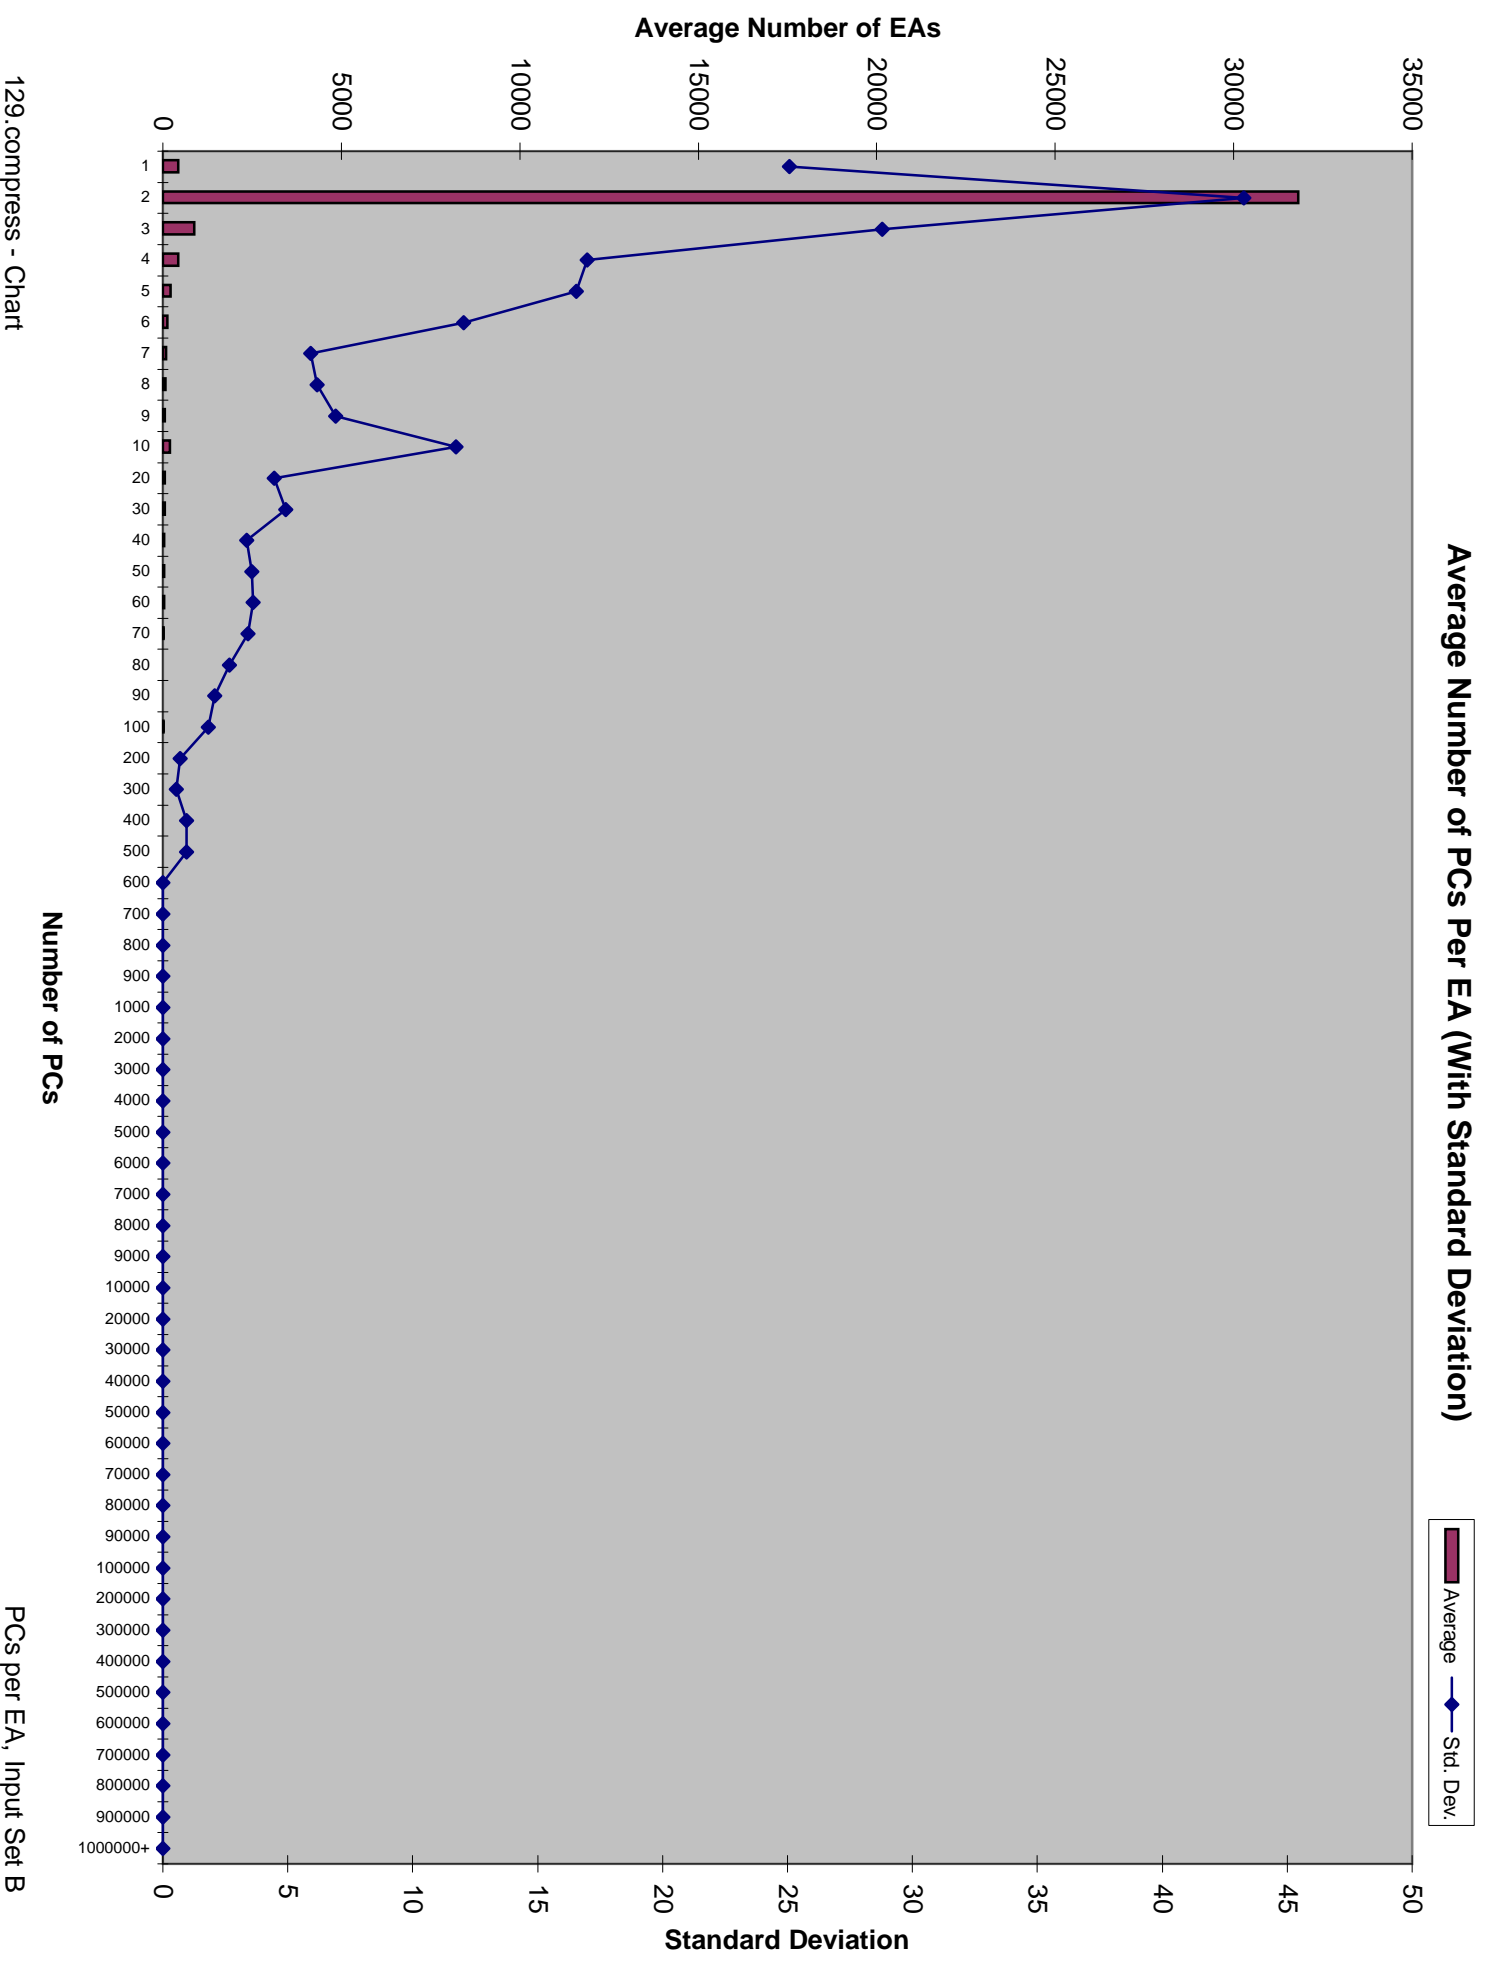

124.m88ksim - Chart

PCs per EA, Input Set B

Average Number of PCs Per EA (With Standard Deviation)

183. earthquake - Chart

PCs per EA, Input Set B

255.vortex - Chart

PCs per EA, Input Set B