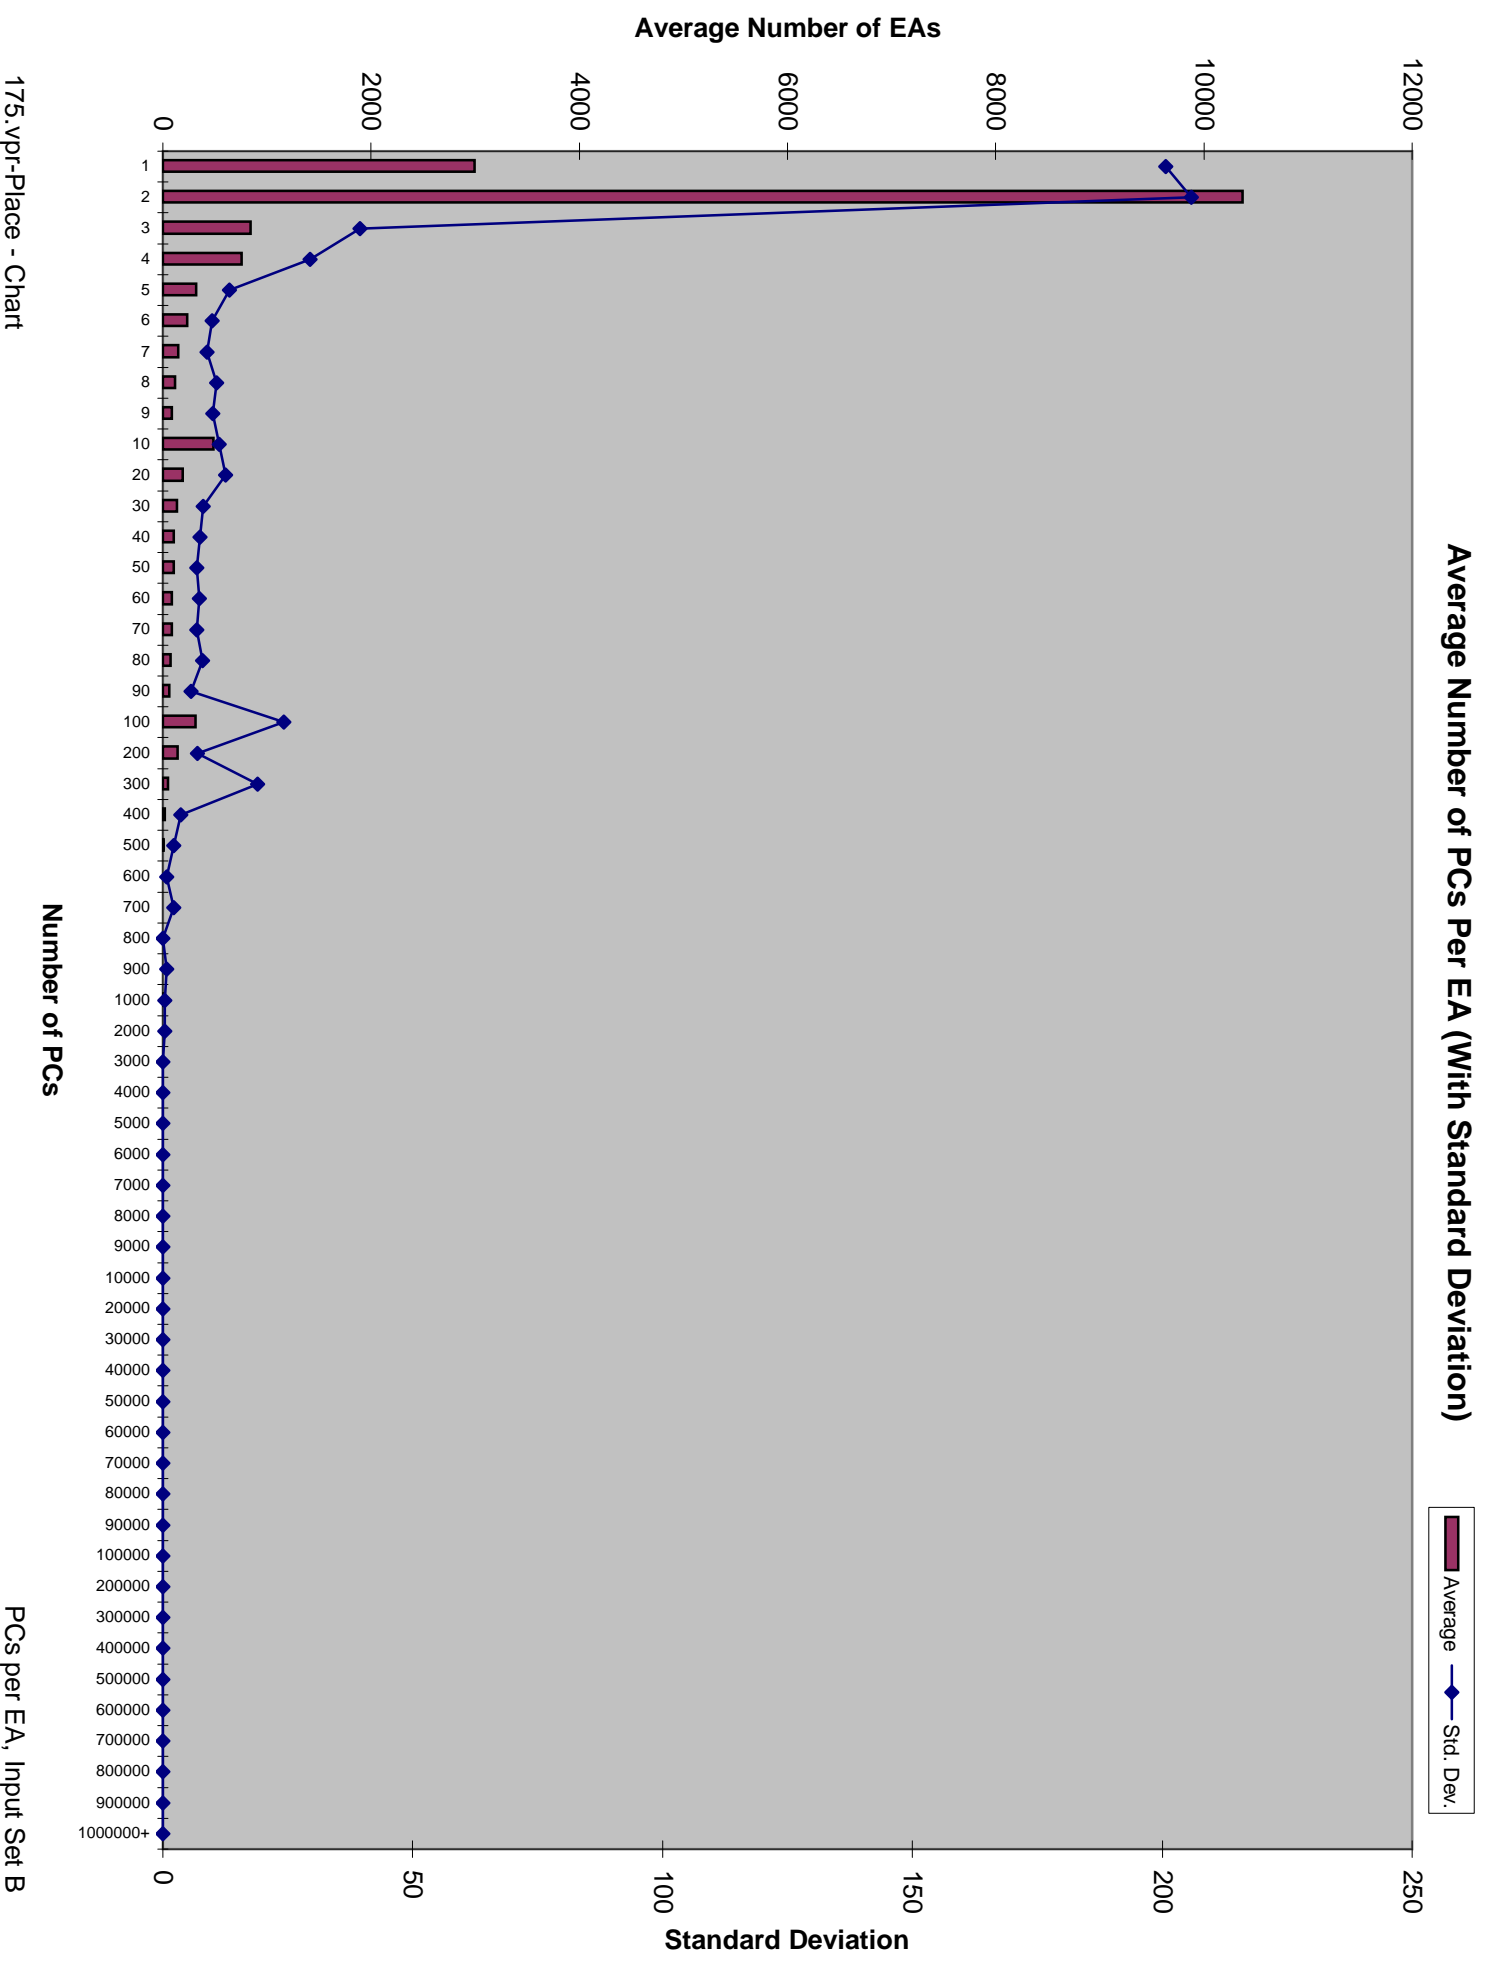

124.m88ksim - Chart

PCs per EA, Input Set B

Average Number of PCs Per EA (With Standard Deviation)

183. earthquake - Chart

PCs per EA, Input Set B

255.vortex - Chart

PCs per EA, Input Set B