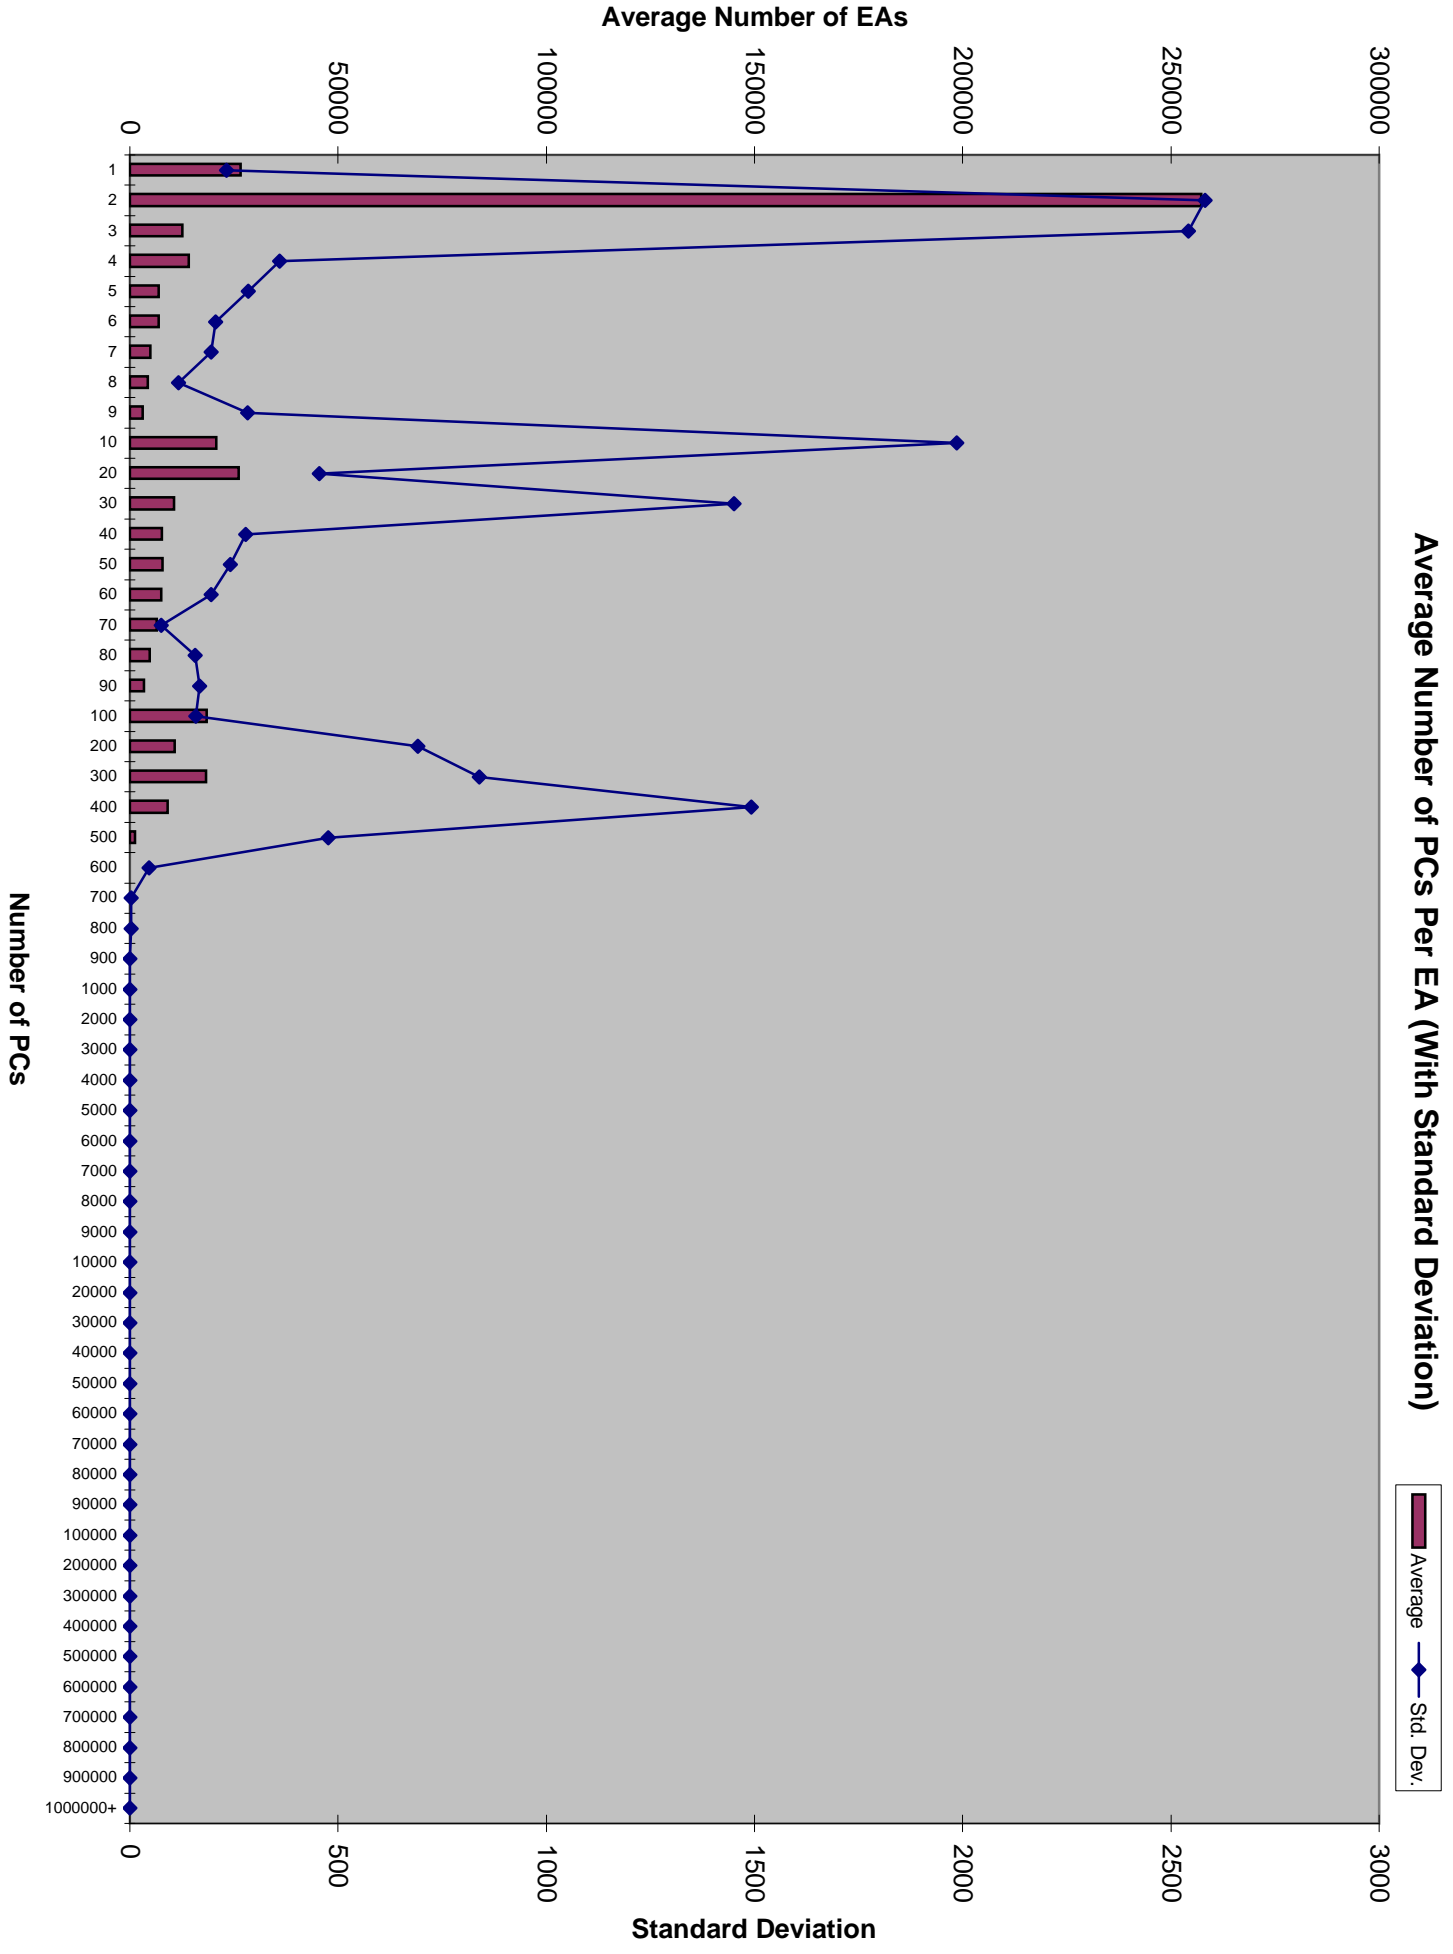

124.m88ksim - Chart

PCs per EA, Input Set B

Average Number of PCs Per EA (With Standard Deviation)

183. earthquake - Chart

PCs per EA, Input Set B

255.vortex - Chart

PCs per EA, Input Set B