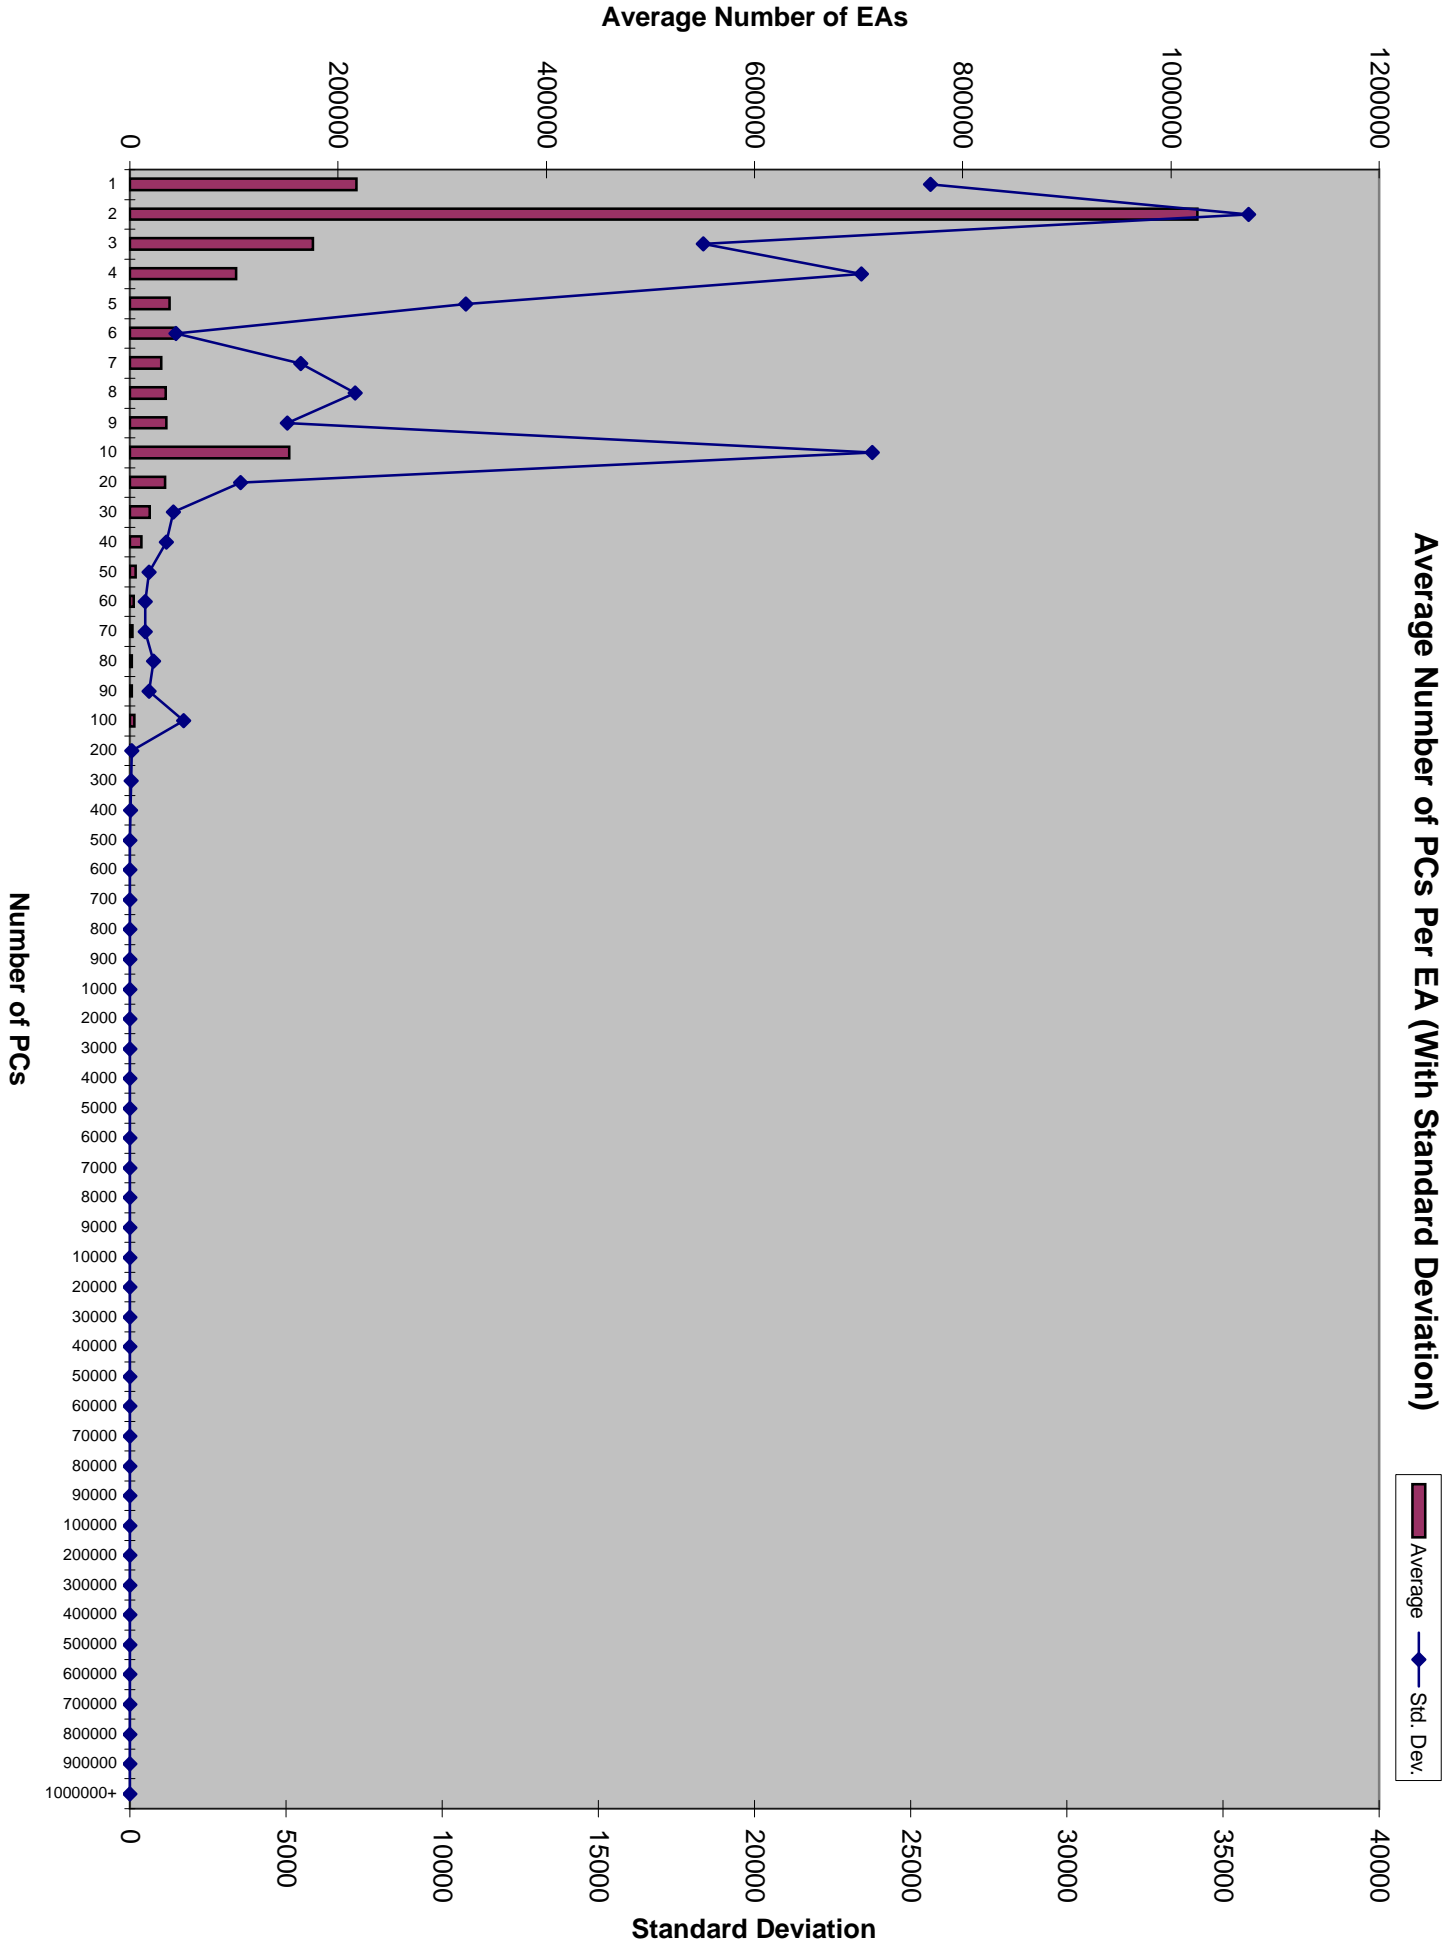

124.m88ksim - Chart

PCs per EA, Input Set B

Average Number of PCs Per EA (With Standard Deviation)

183. earthquake - Chart

PCs per EA, Input Set B

255.vortex - Chart

PCs per EA, Input Set B