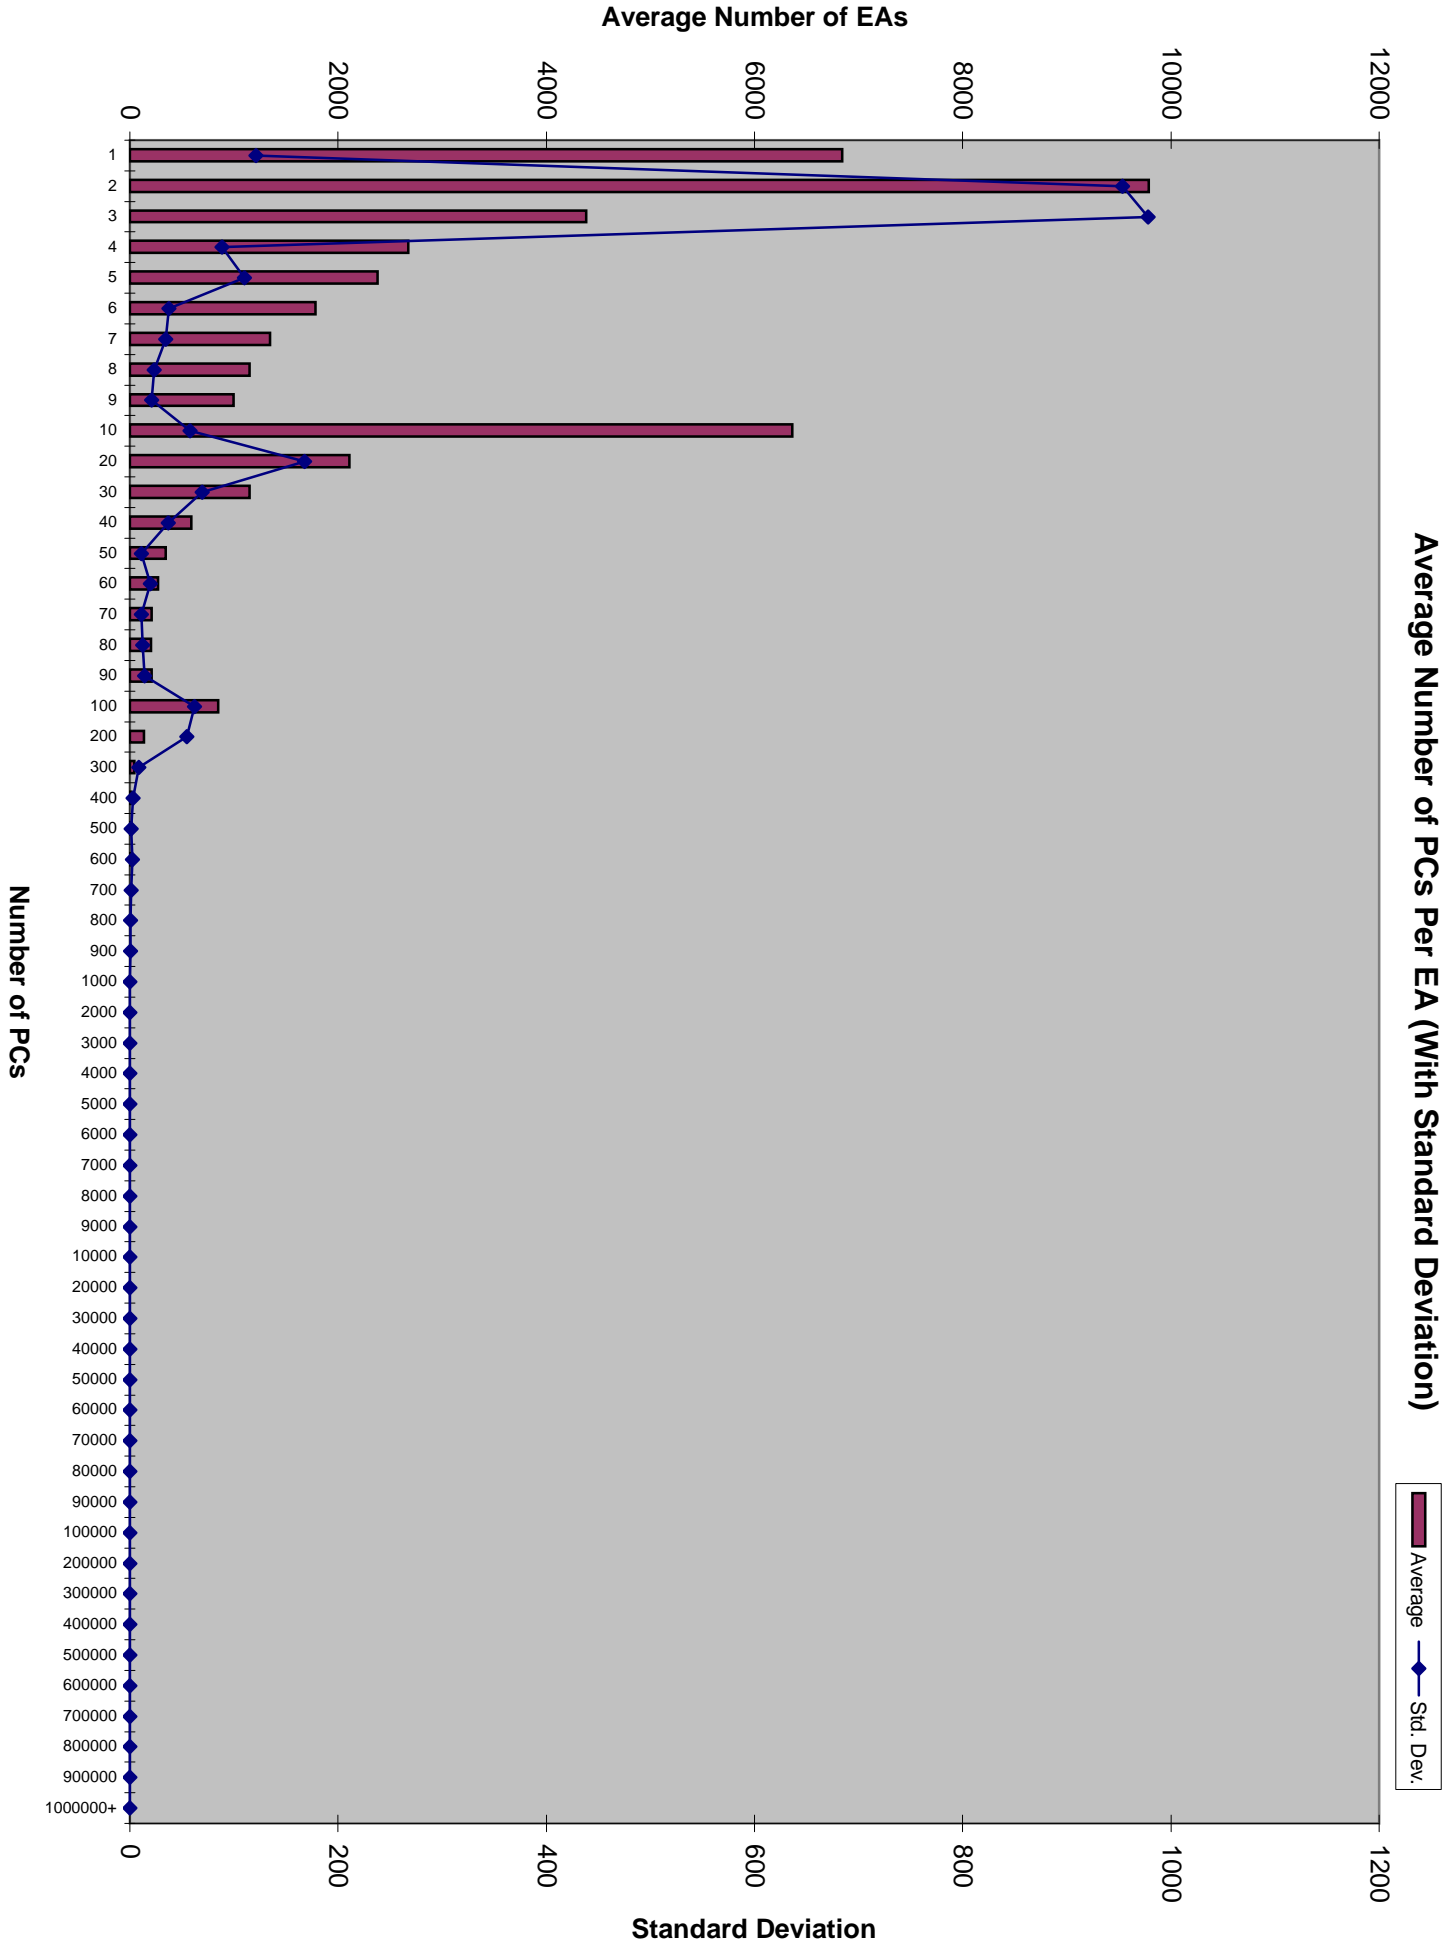

124.m88ksim - Chart

PCs per EA, Input Set B

Average Number of PCs Per EA (With Standard Deviation)

183. earthquake - Chart

PCs per EA, Input Set B

255.vortex - Chart

PCs per EA, Input Set B