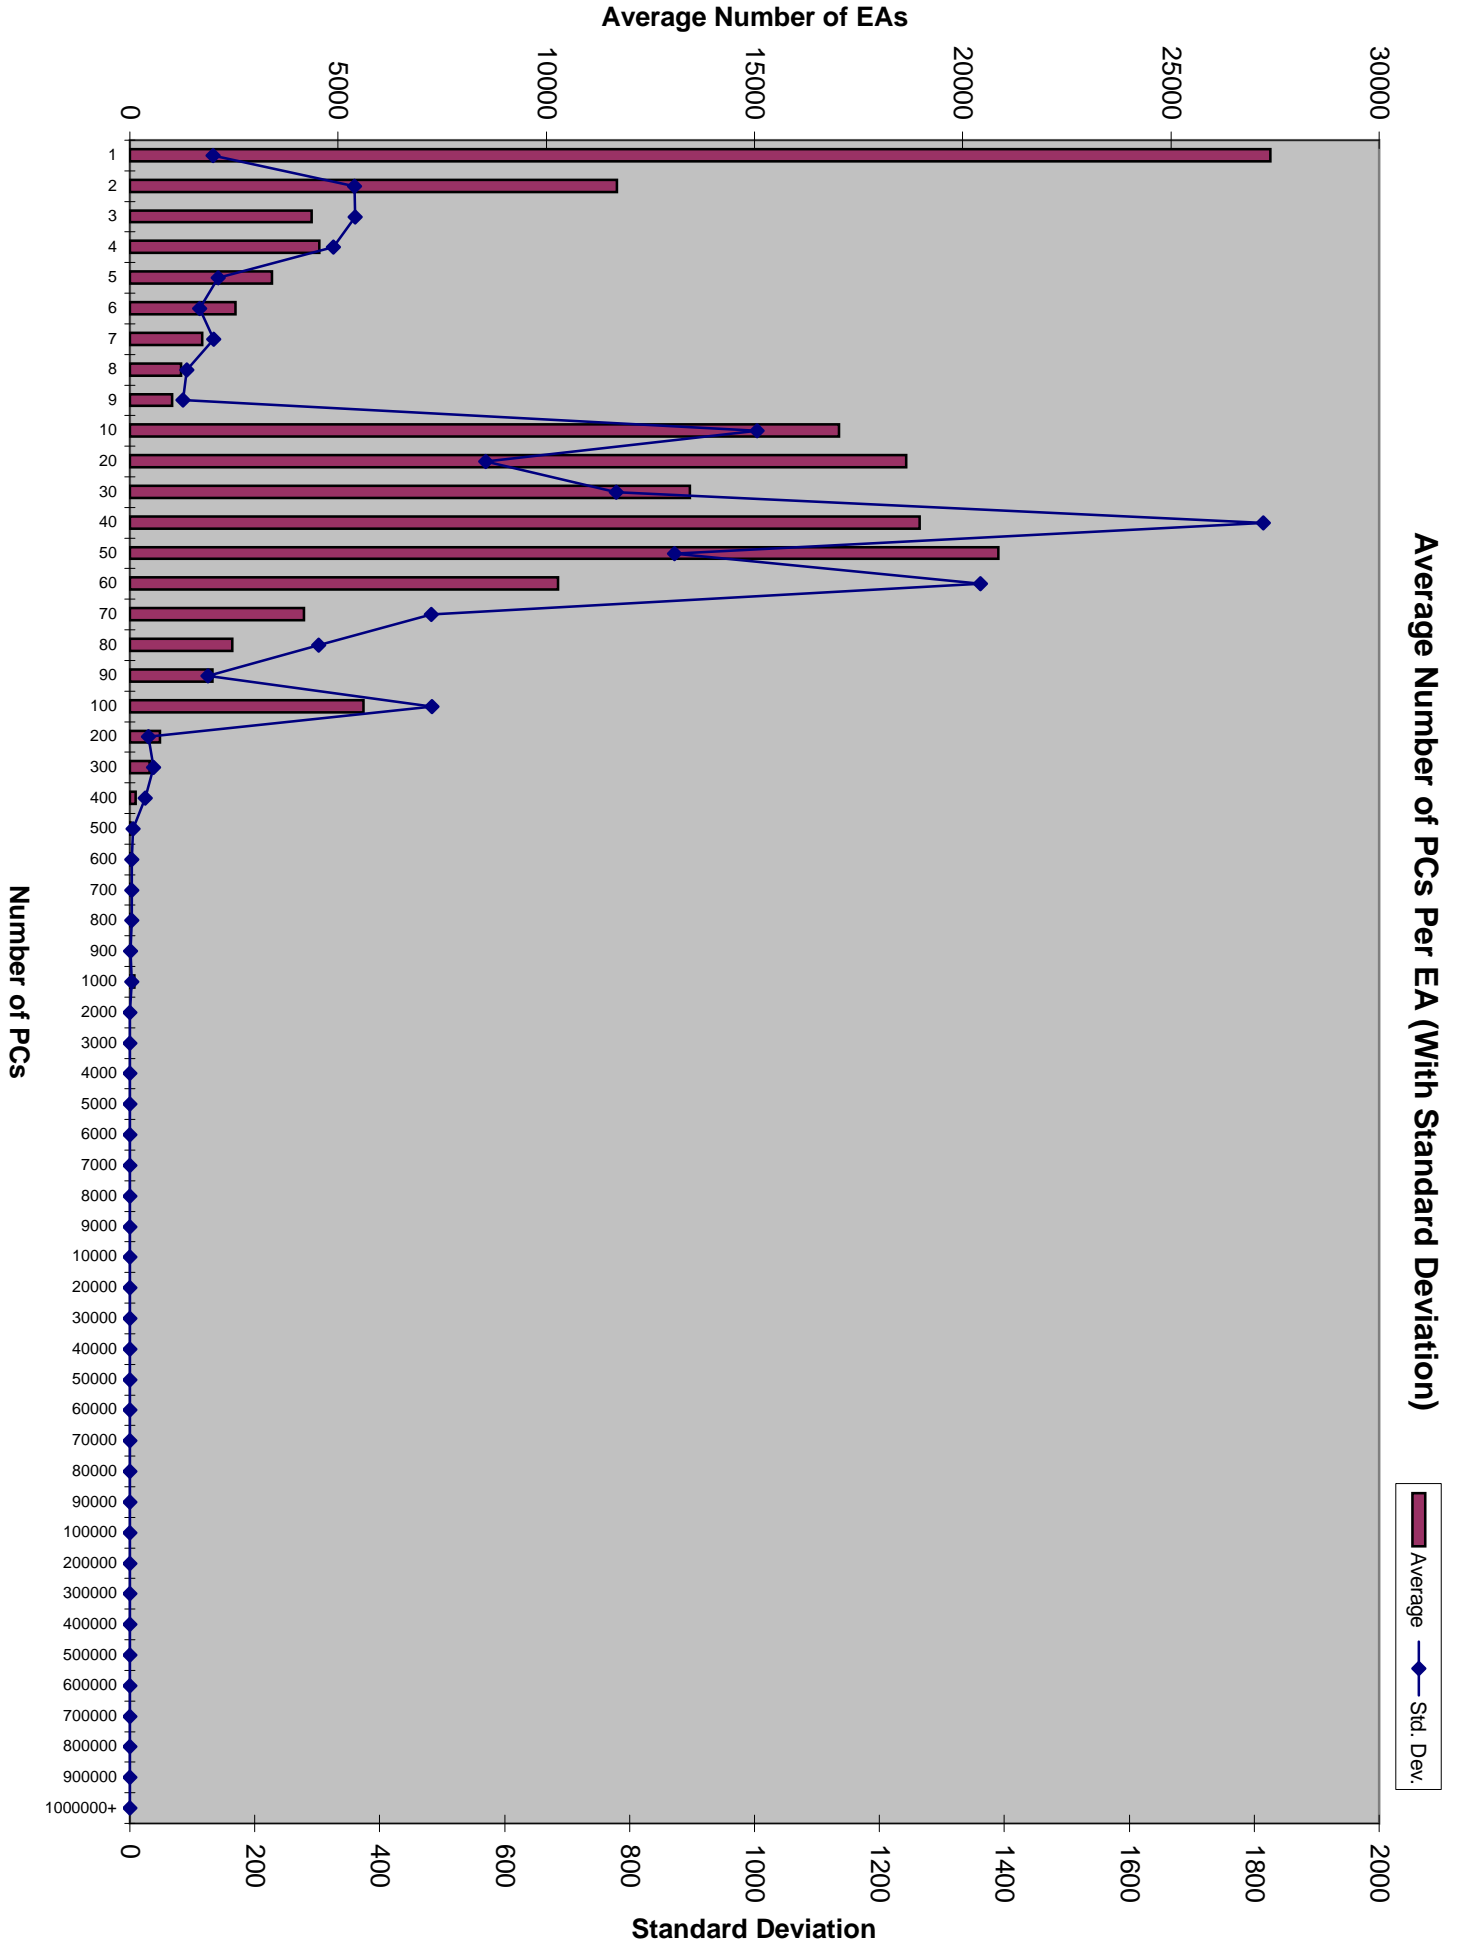

124.m88ksim - Chart

PCs per EA, Input Set B

Average Number of PCs Per EA (With Standard Deviation)

183. earthquake - Chart

PCs per EA, Input Set B

255.vortex - Chart

PCs per EA, Input Set B