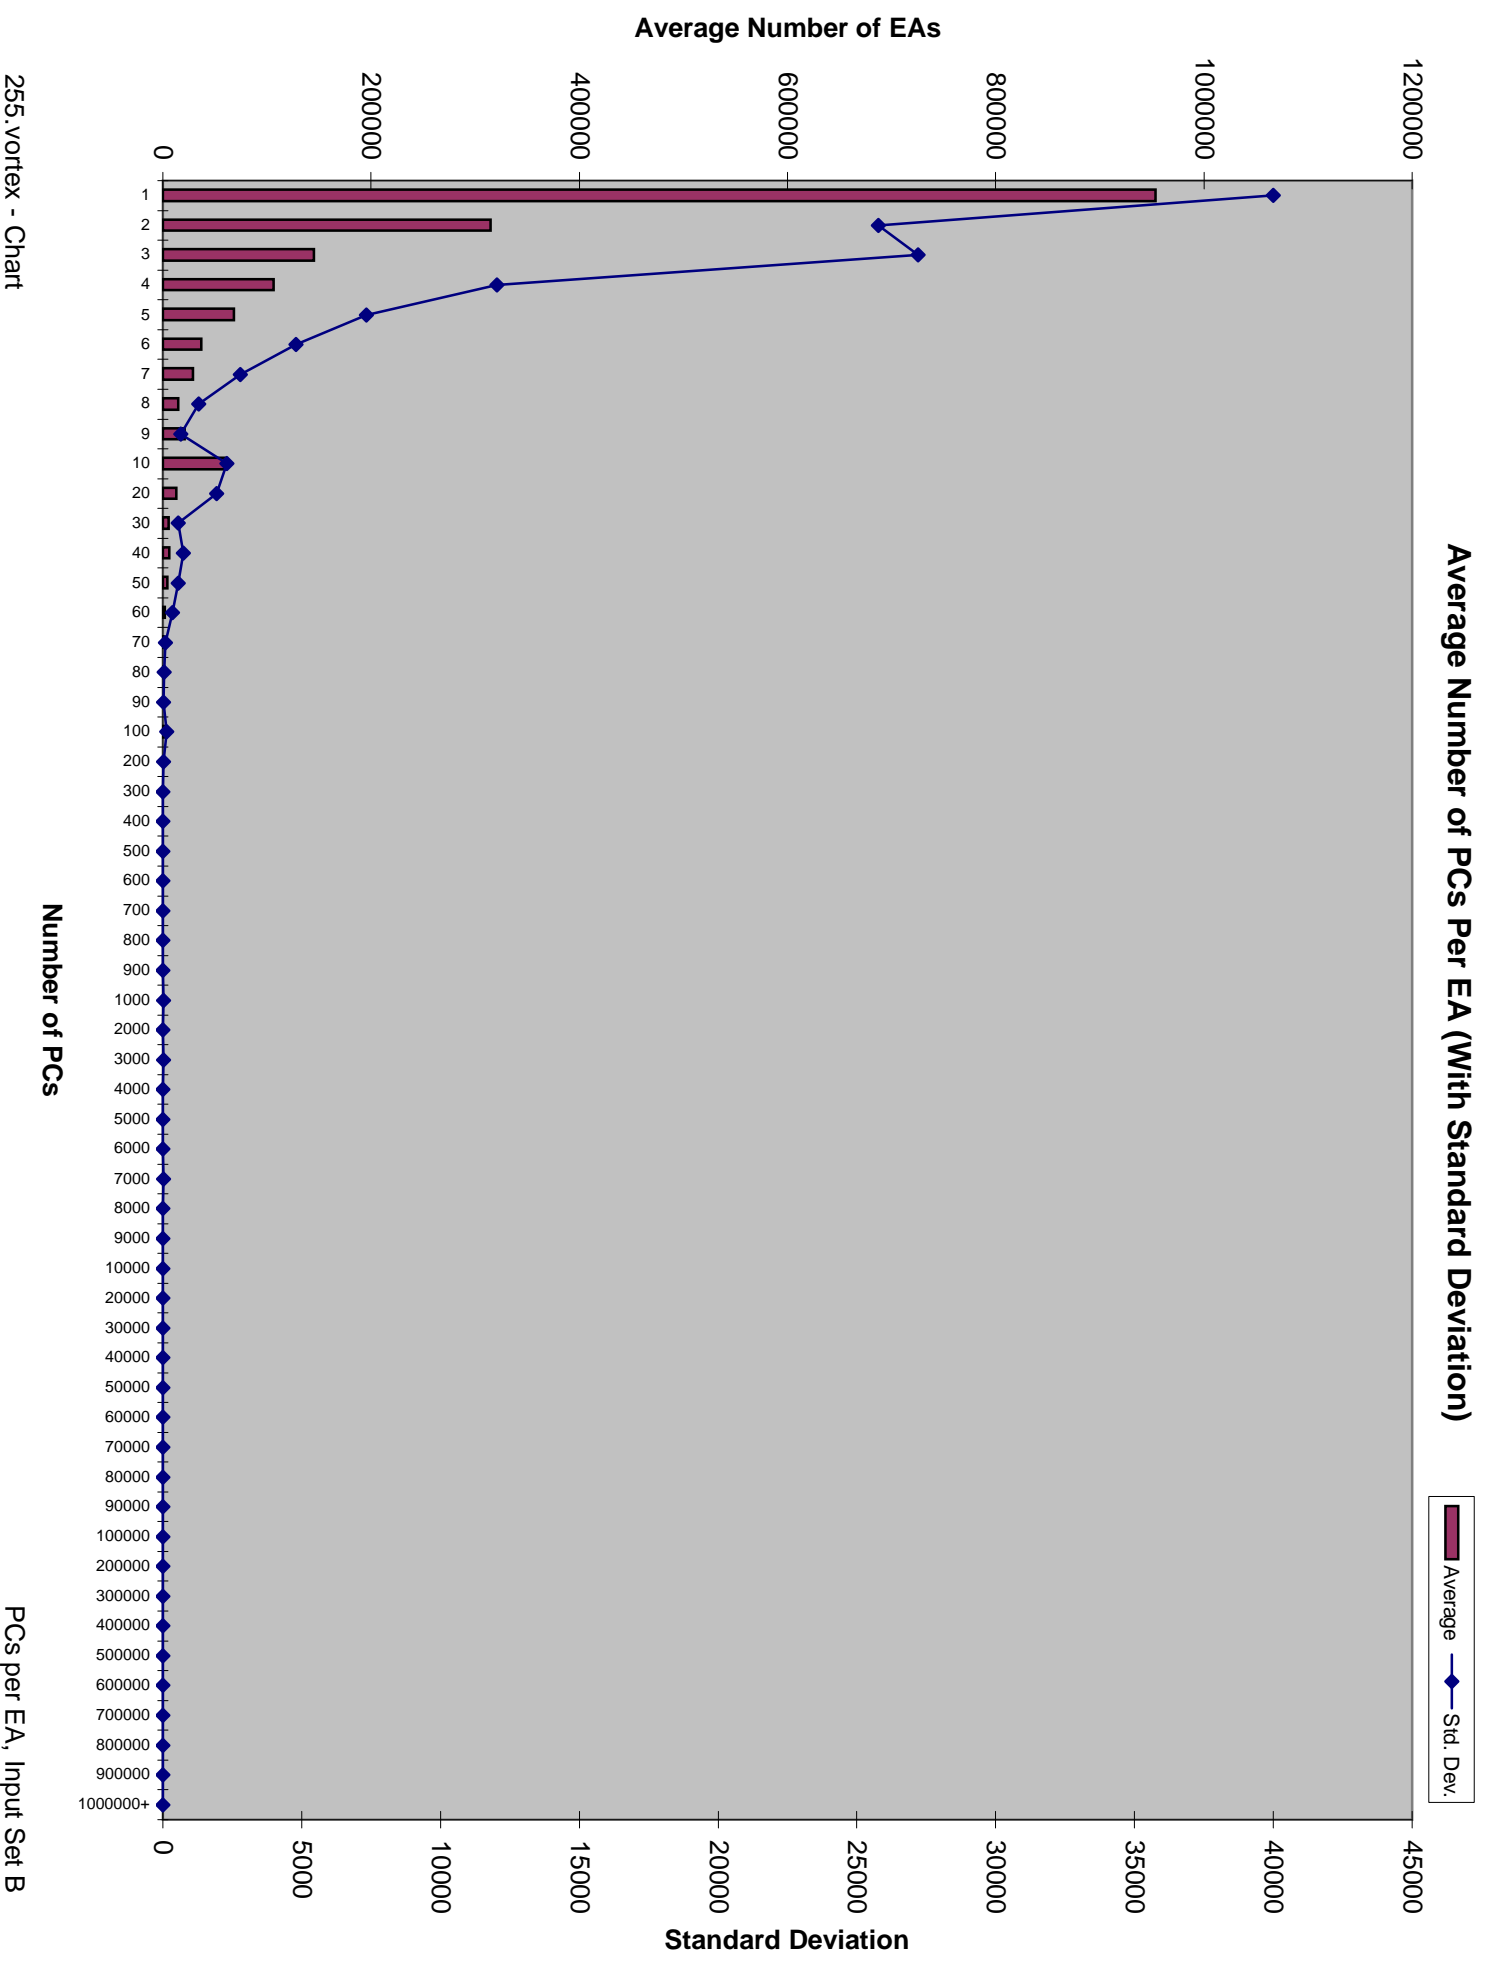

124.m88ksim - Chart

PCs per EA, Input Set B

Average Number of PCs Per EA (With Standard Deviation)

183. earthquake - Chart

PCs per EA, Input Set B

255.vortex - Chart

PCs per EA, Input Set B