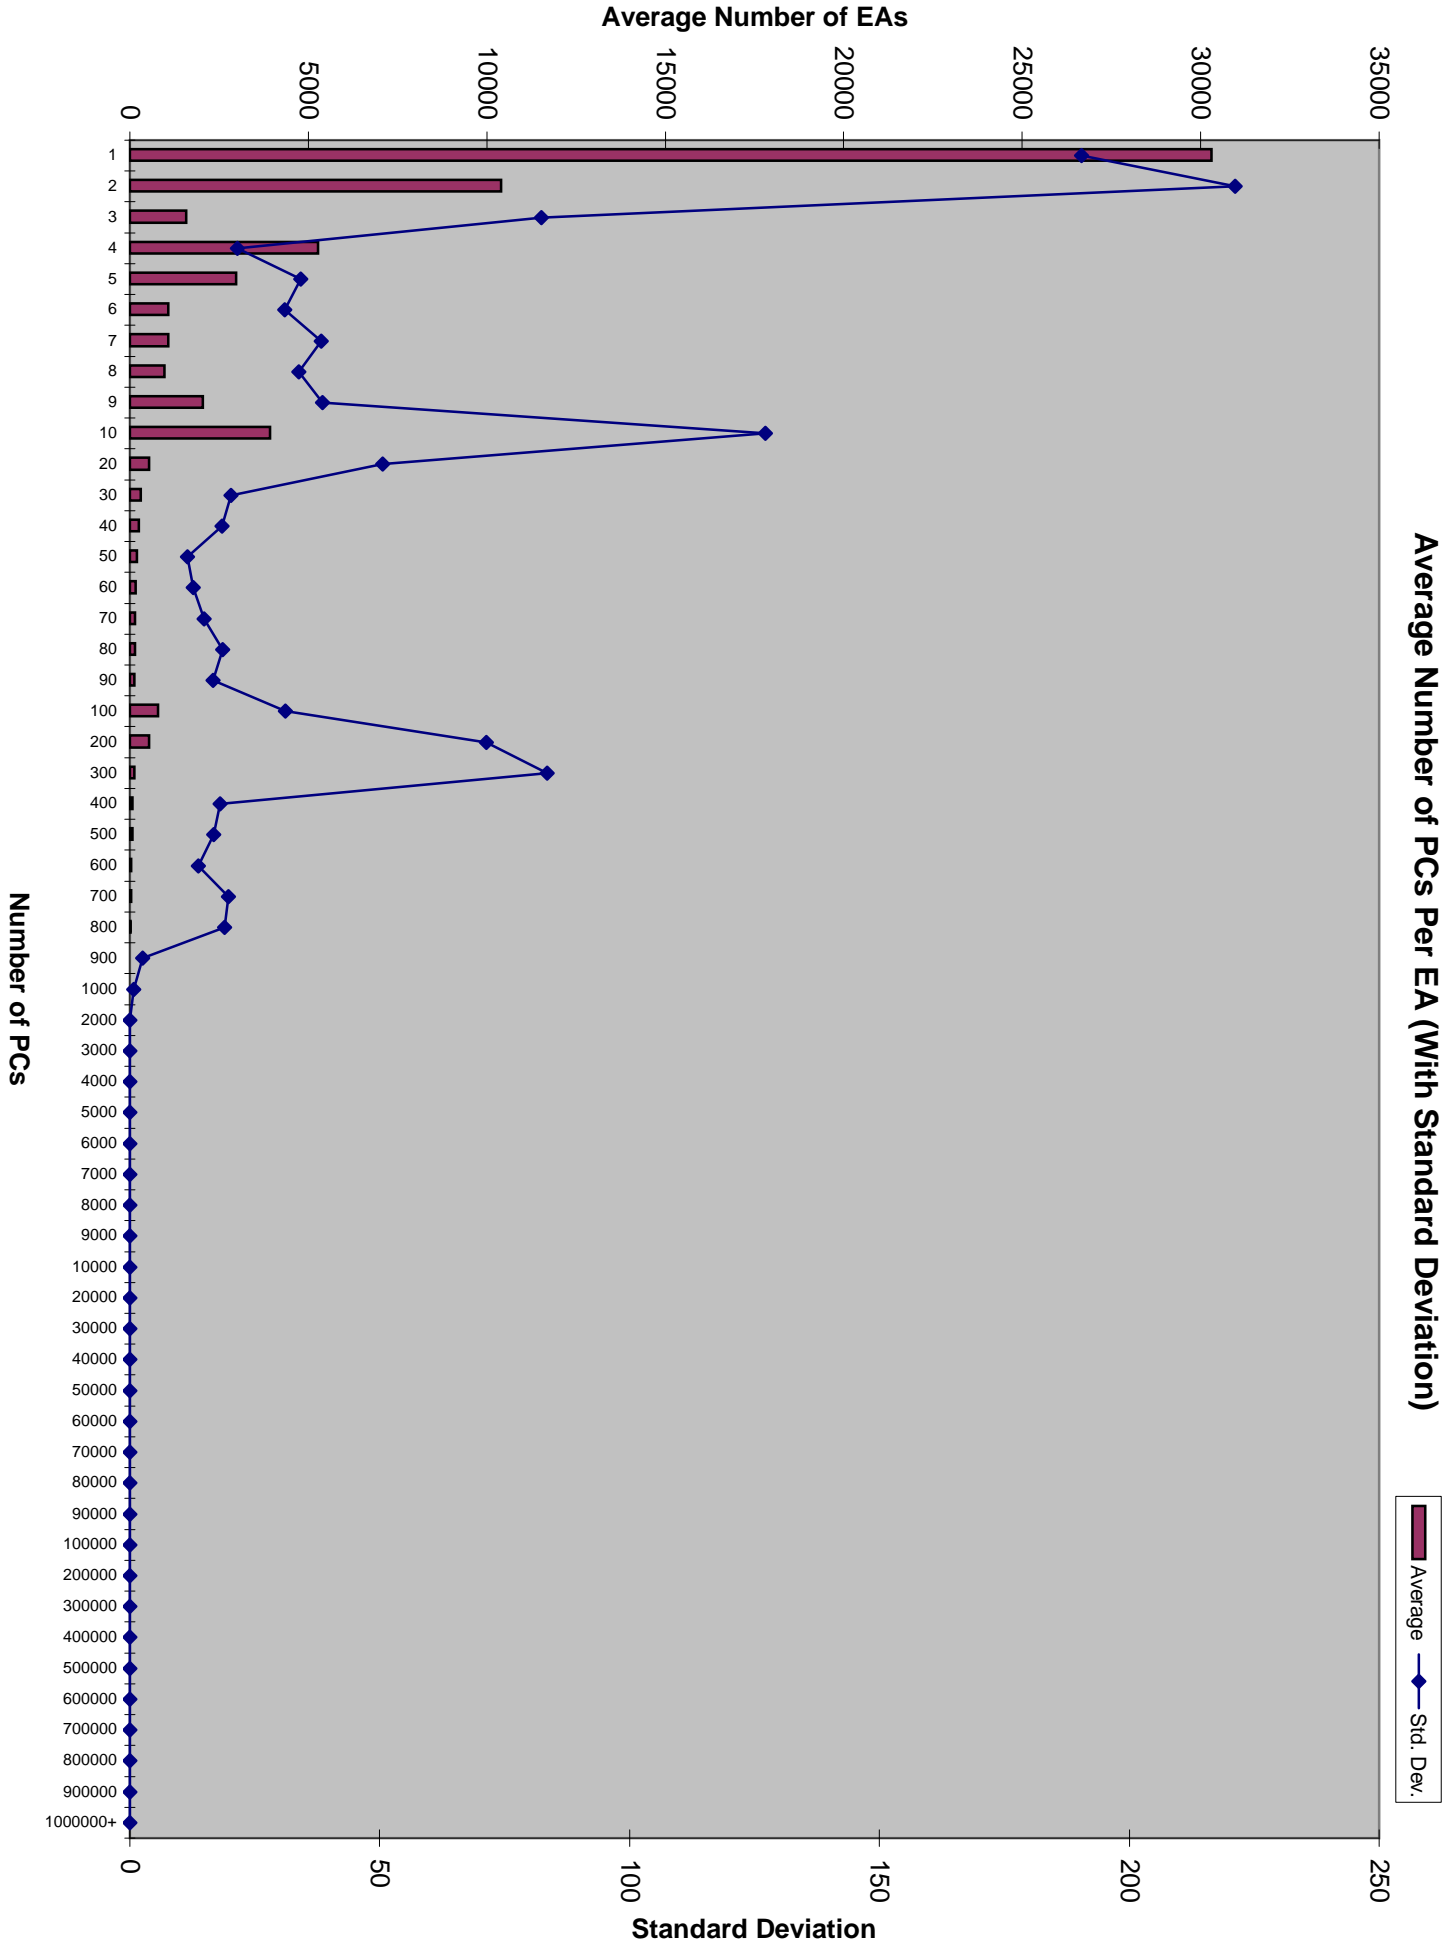

124.m88ksim - Chart

PCs per EA, Input Set B

Average Number of PCs Per EA (With Standard Deviation)

183. earthquake - Chart

PCs per EA, Input Set B

255.vortex - Chart

PCs per EA, Input Set B