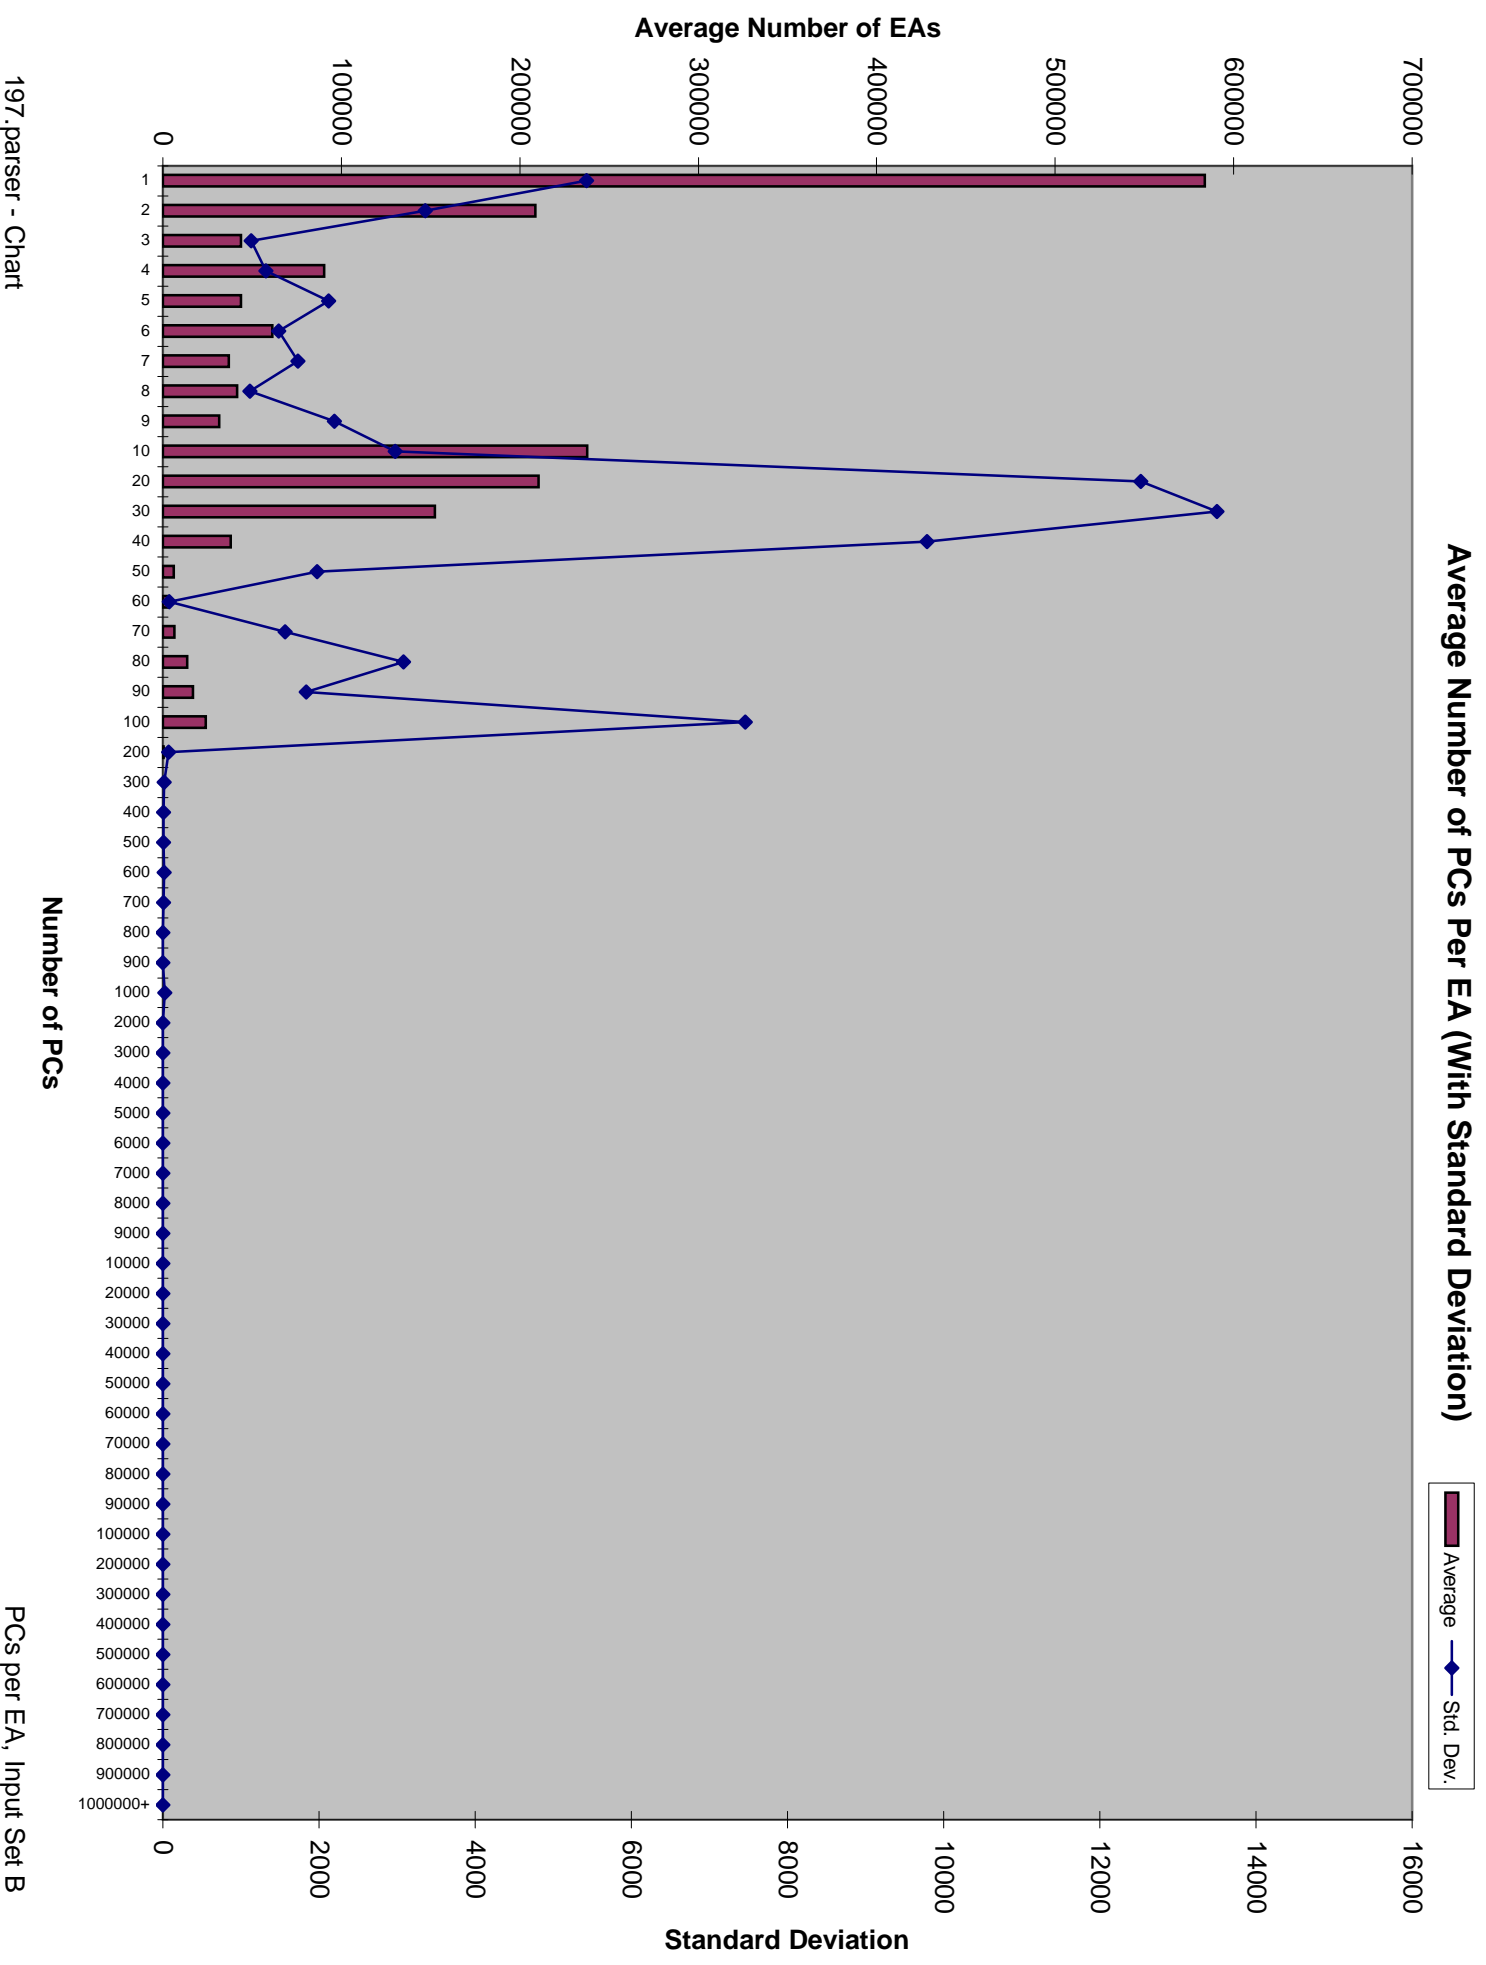

124.m88ksim - Chart

PCs per EA, Input Set B

Average Number of PCs Per EA (With Standard Deviation)

183. earthquake - Chart

PCs per EA, Input Set B

255.vortex - Chart

PCs per EA, Input Set B