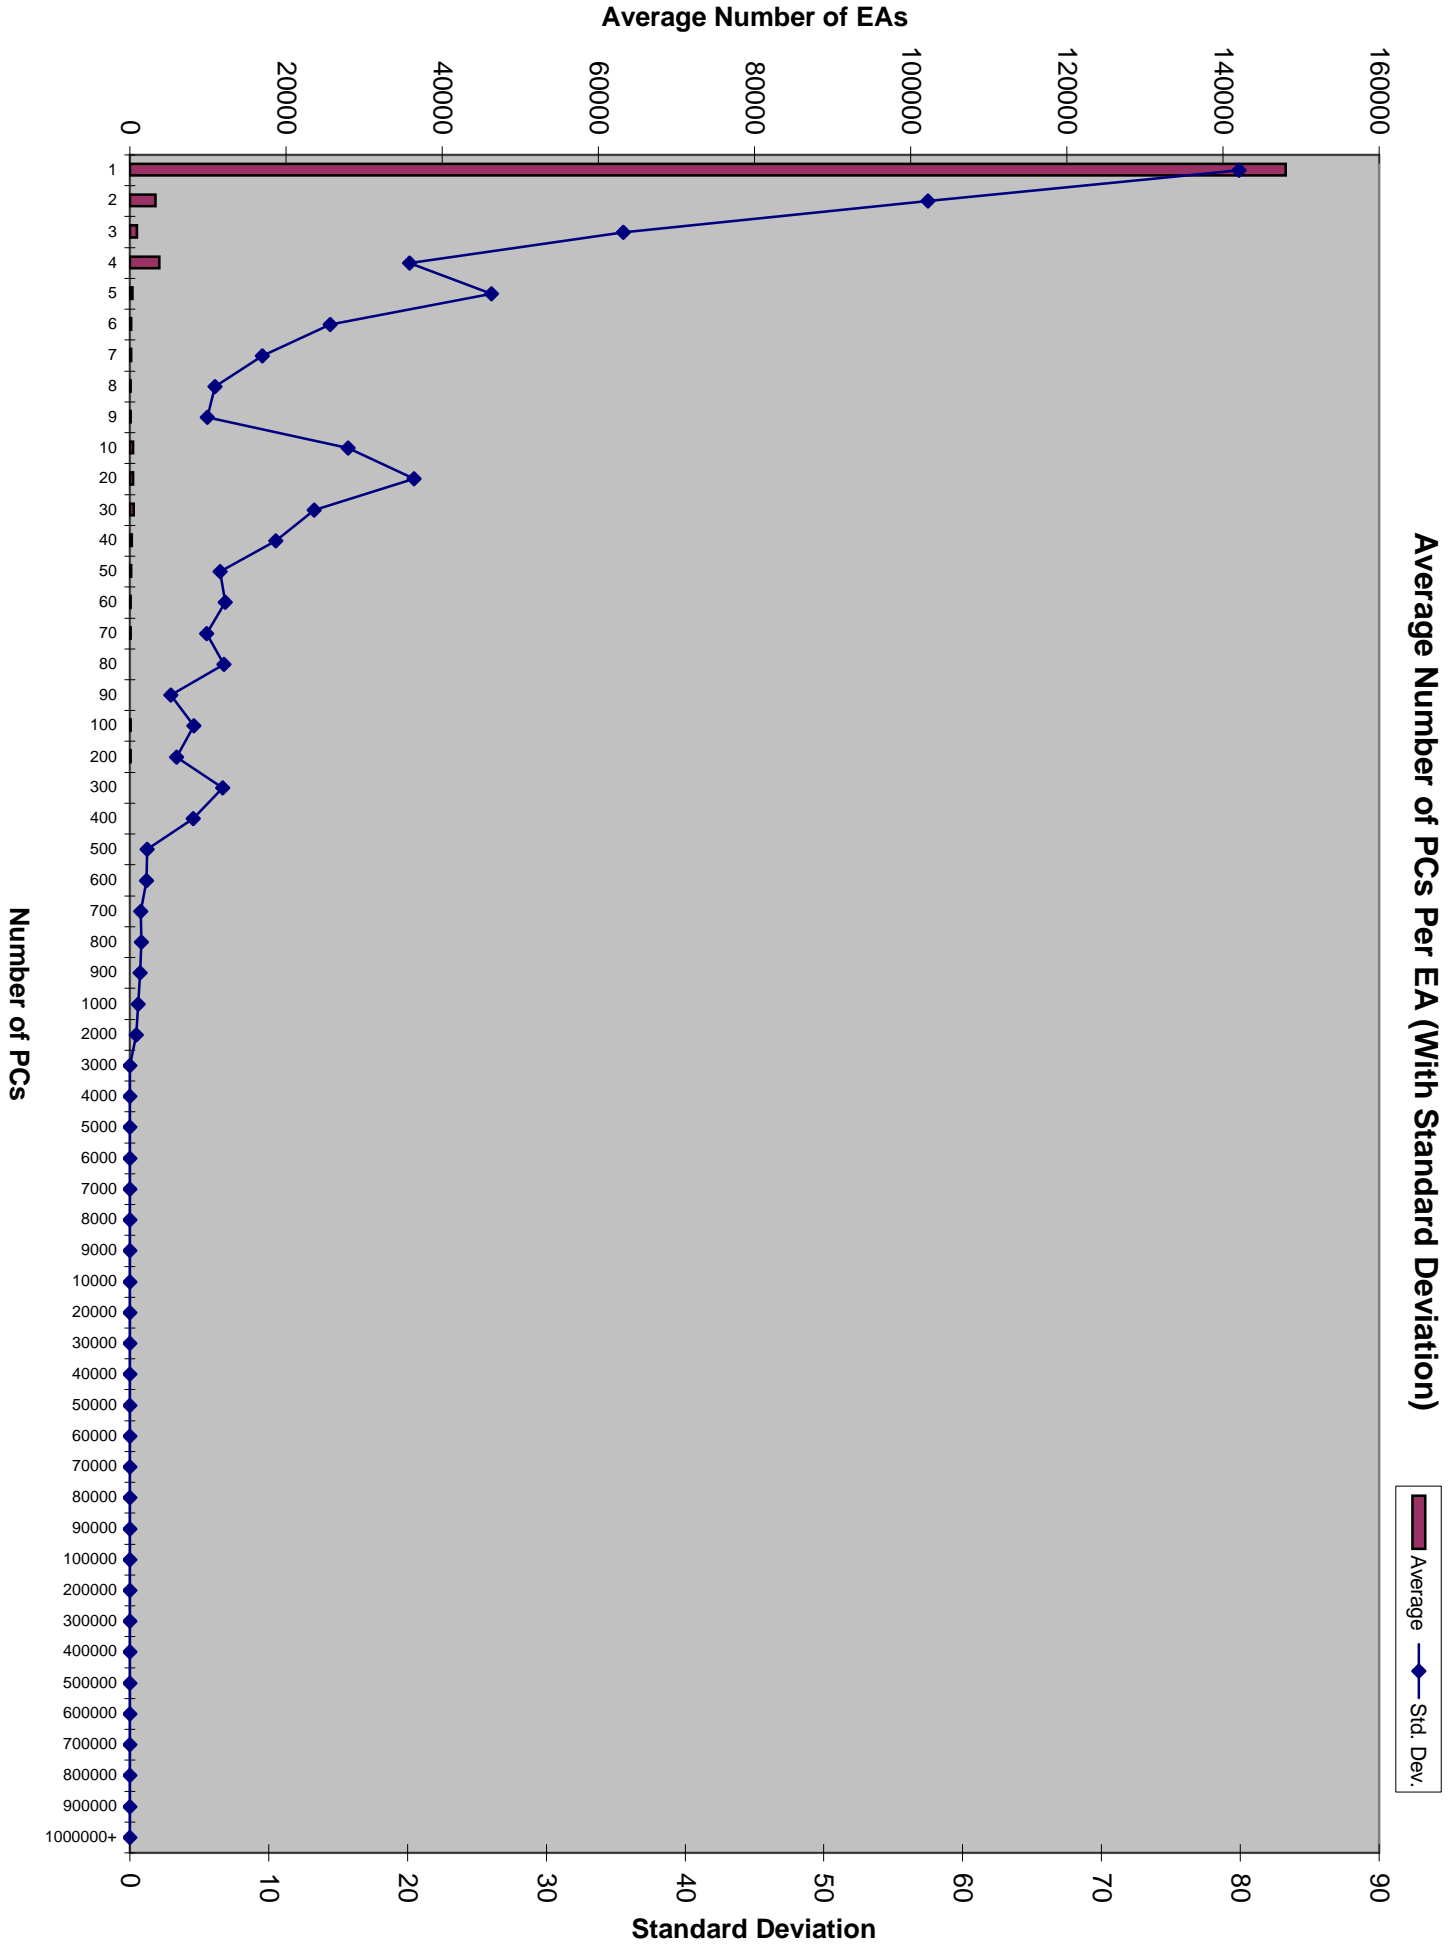

124.m88ksim - Chart

PCs per EA, Input Set B

Average Number of PCs Per EA (With Standard Deviation)

183. earthquake - Chart

PCs per EA, Input Set B

255.vortex - Chart

PCs per EA, Input Set B