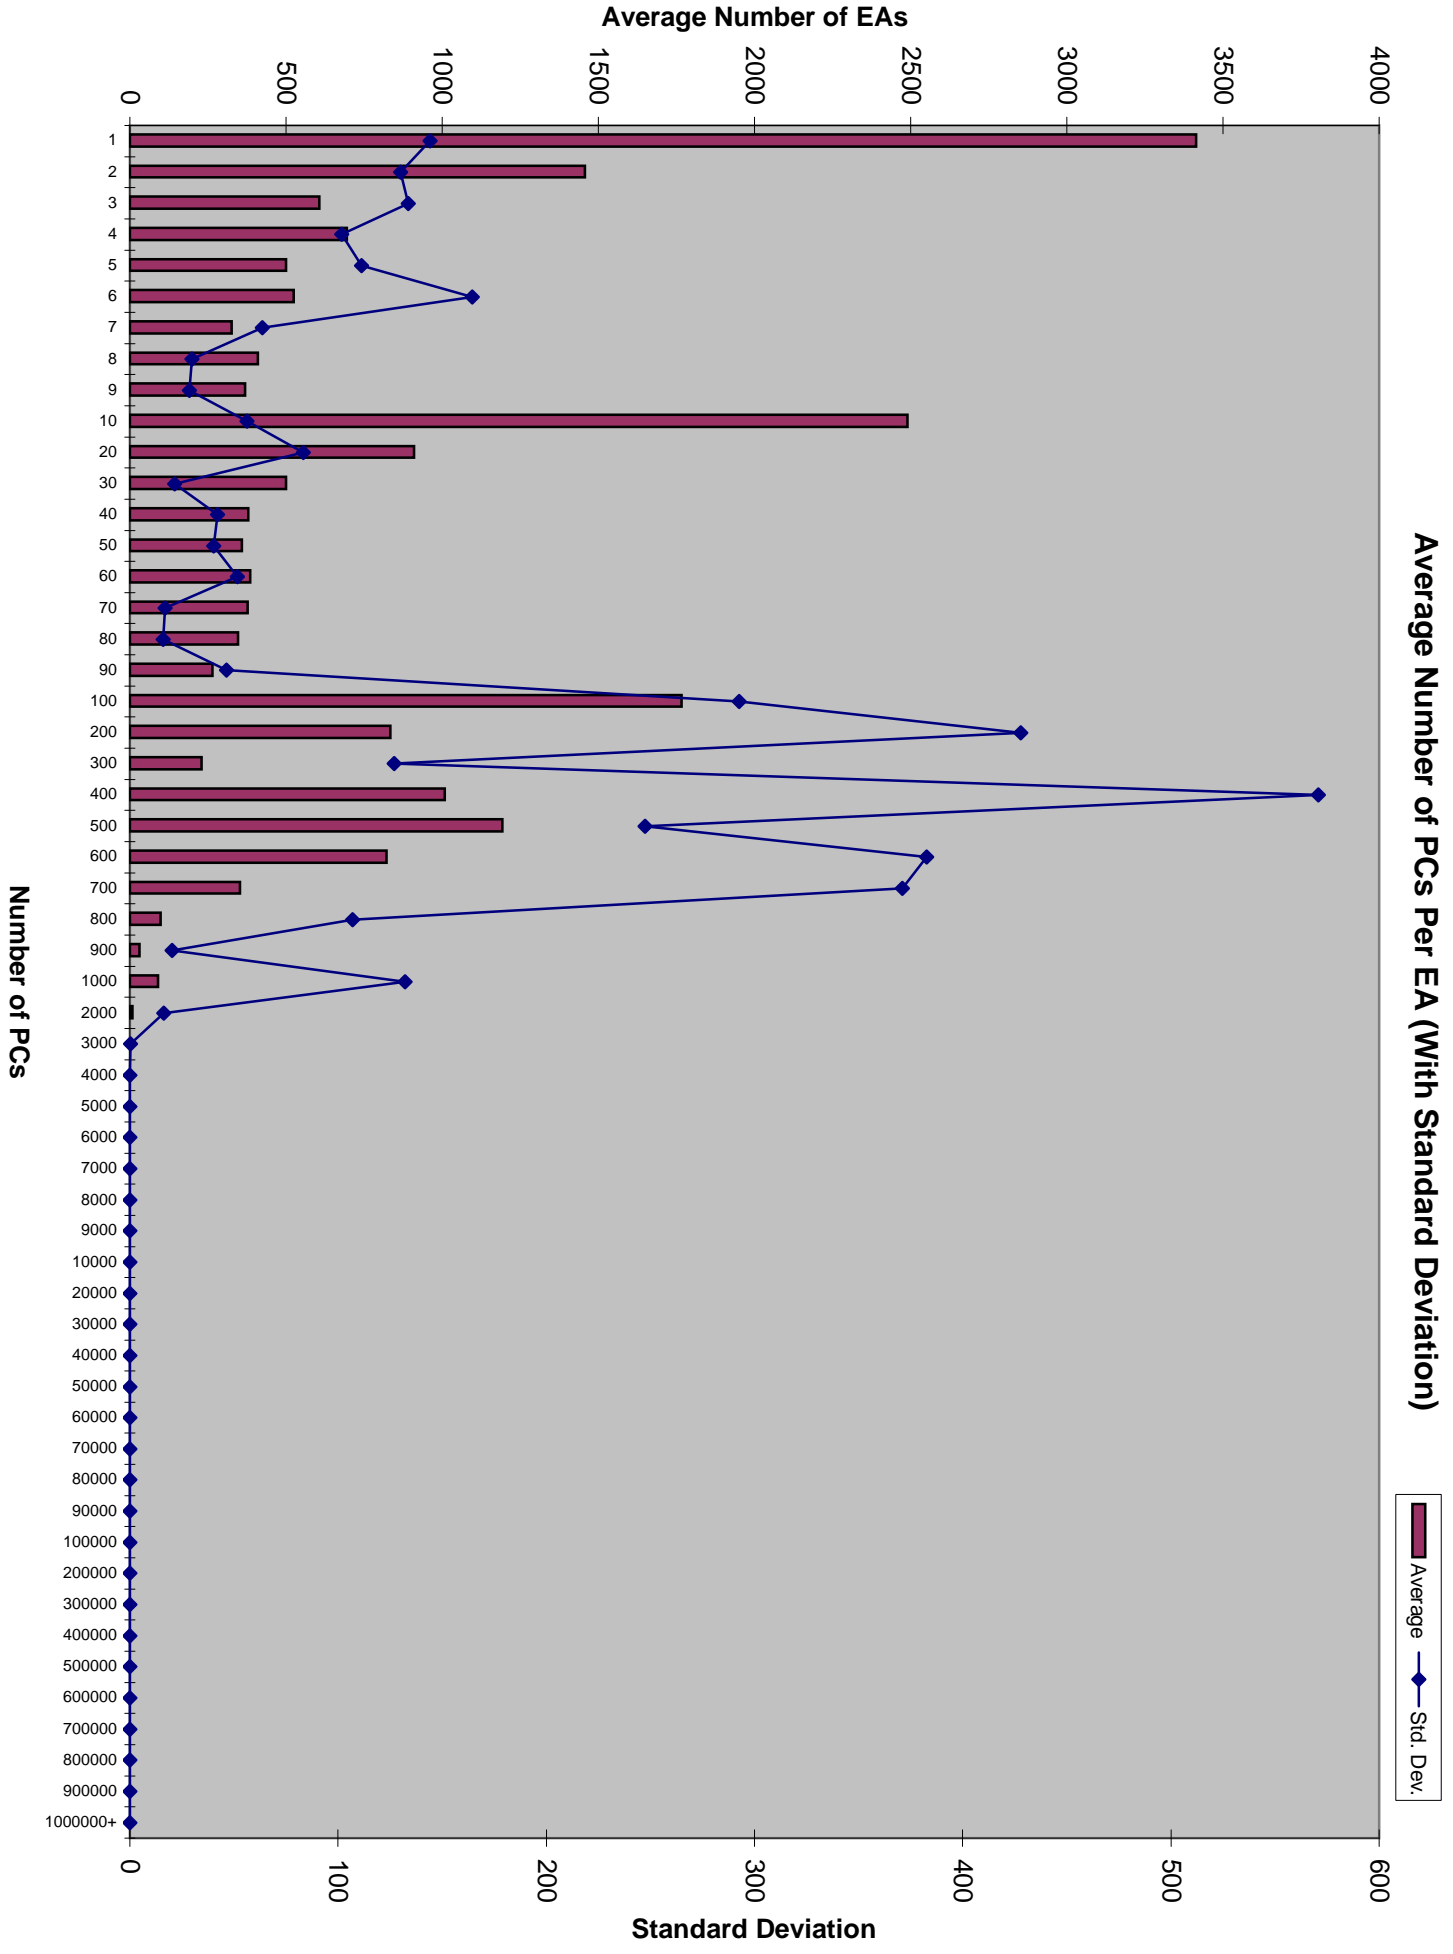

124.m88ksim - Chart

PCs per EA, Input Set B

Average Number of PCs Per EA (With Standard Deviation)

183. earthquake - Chart

PCs per EA, Input Set B

255.vortex - Chart

PCs per EA, Input Set B