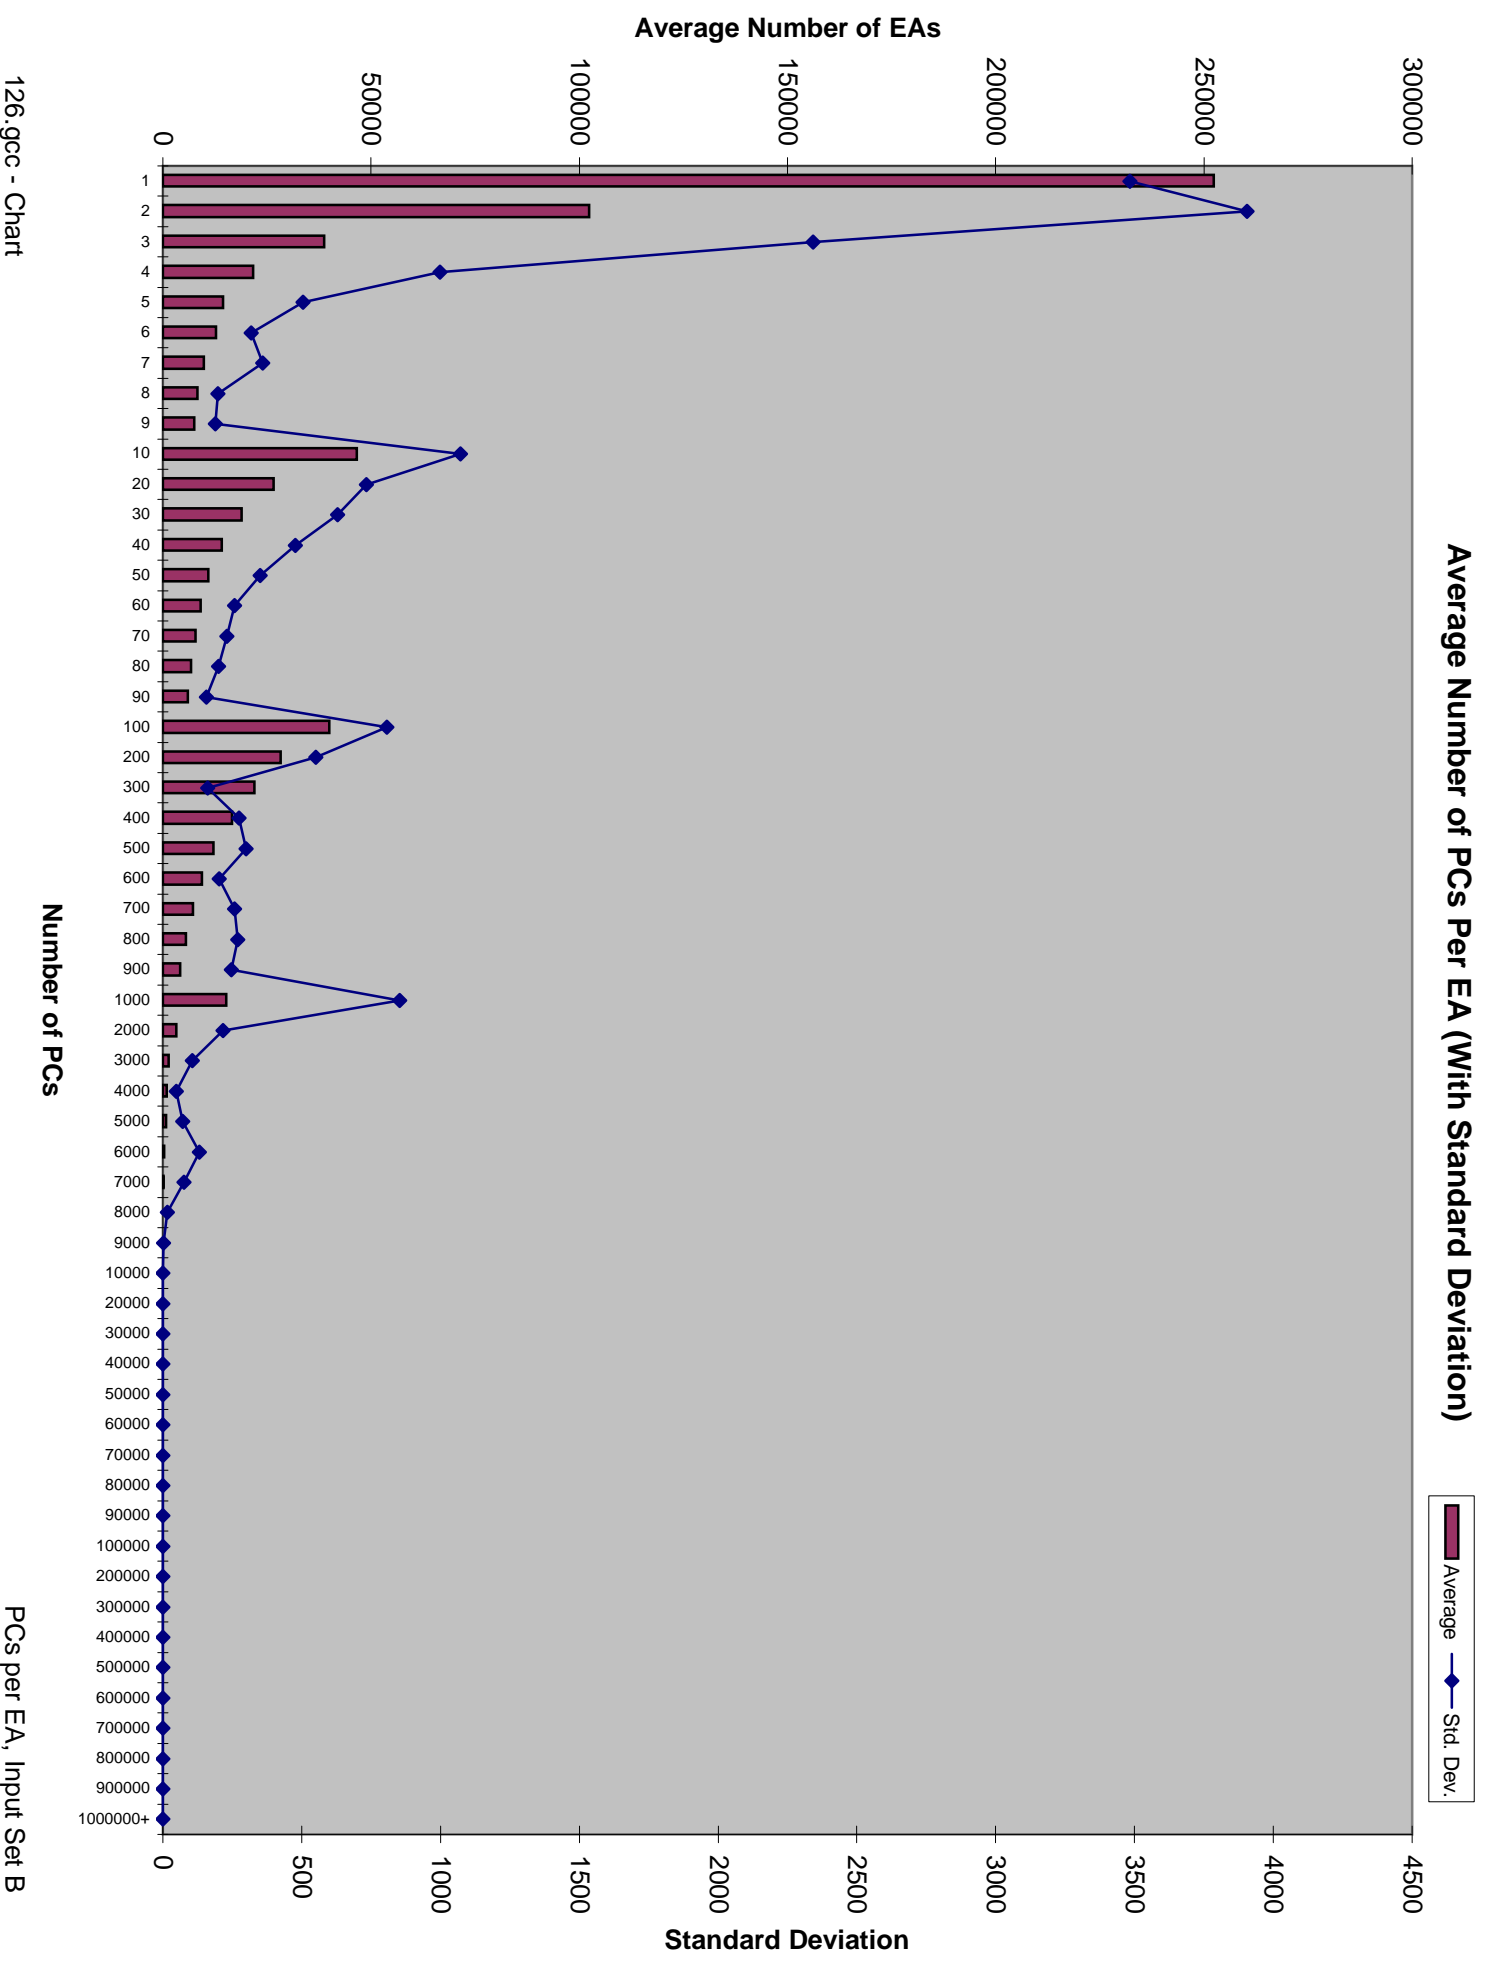

124.m88ksim - Chart

PCs per EA, Input Set B

Average Number of PCs Per EA (With Standard Deviation)

183. earthquake - Chart

PCs per EA, Input Set B

255.vortex - Chart

PCs per EA, Input Set B