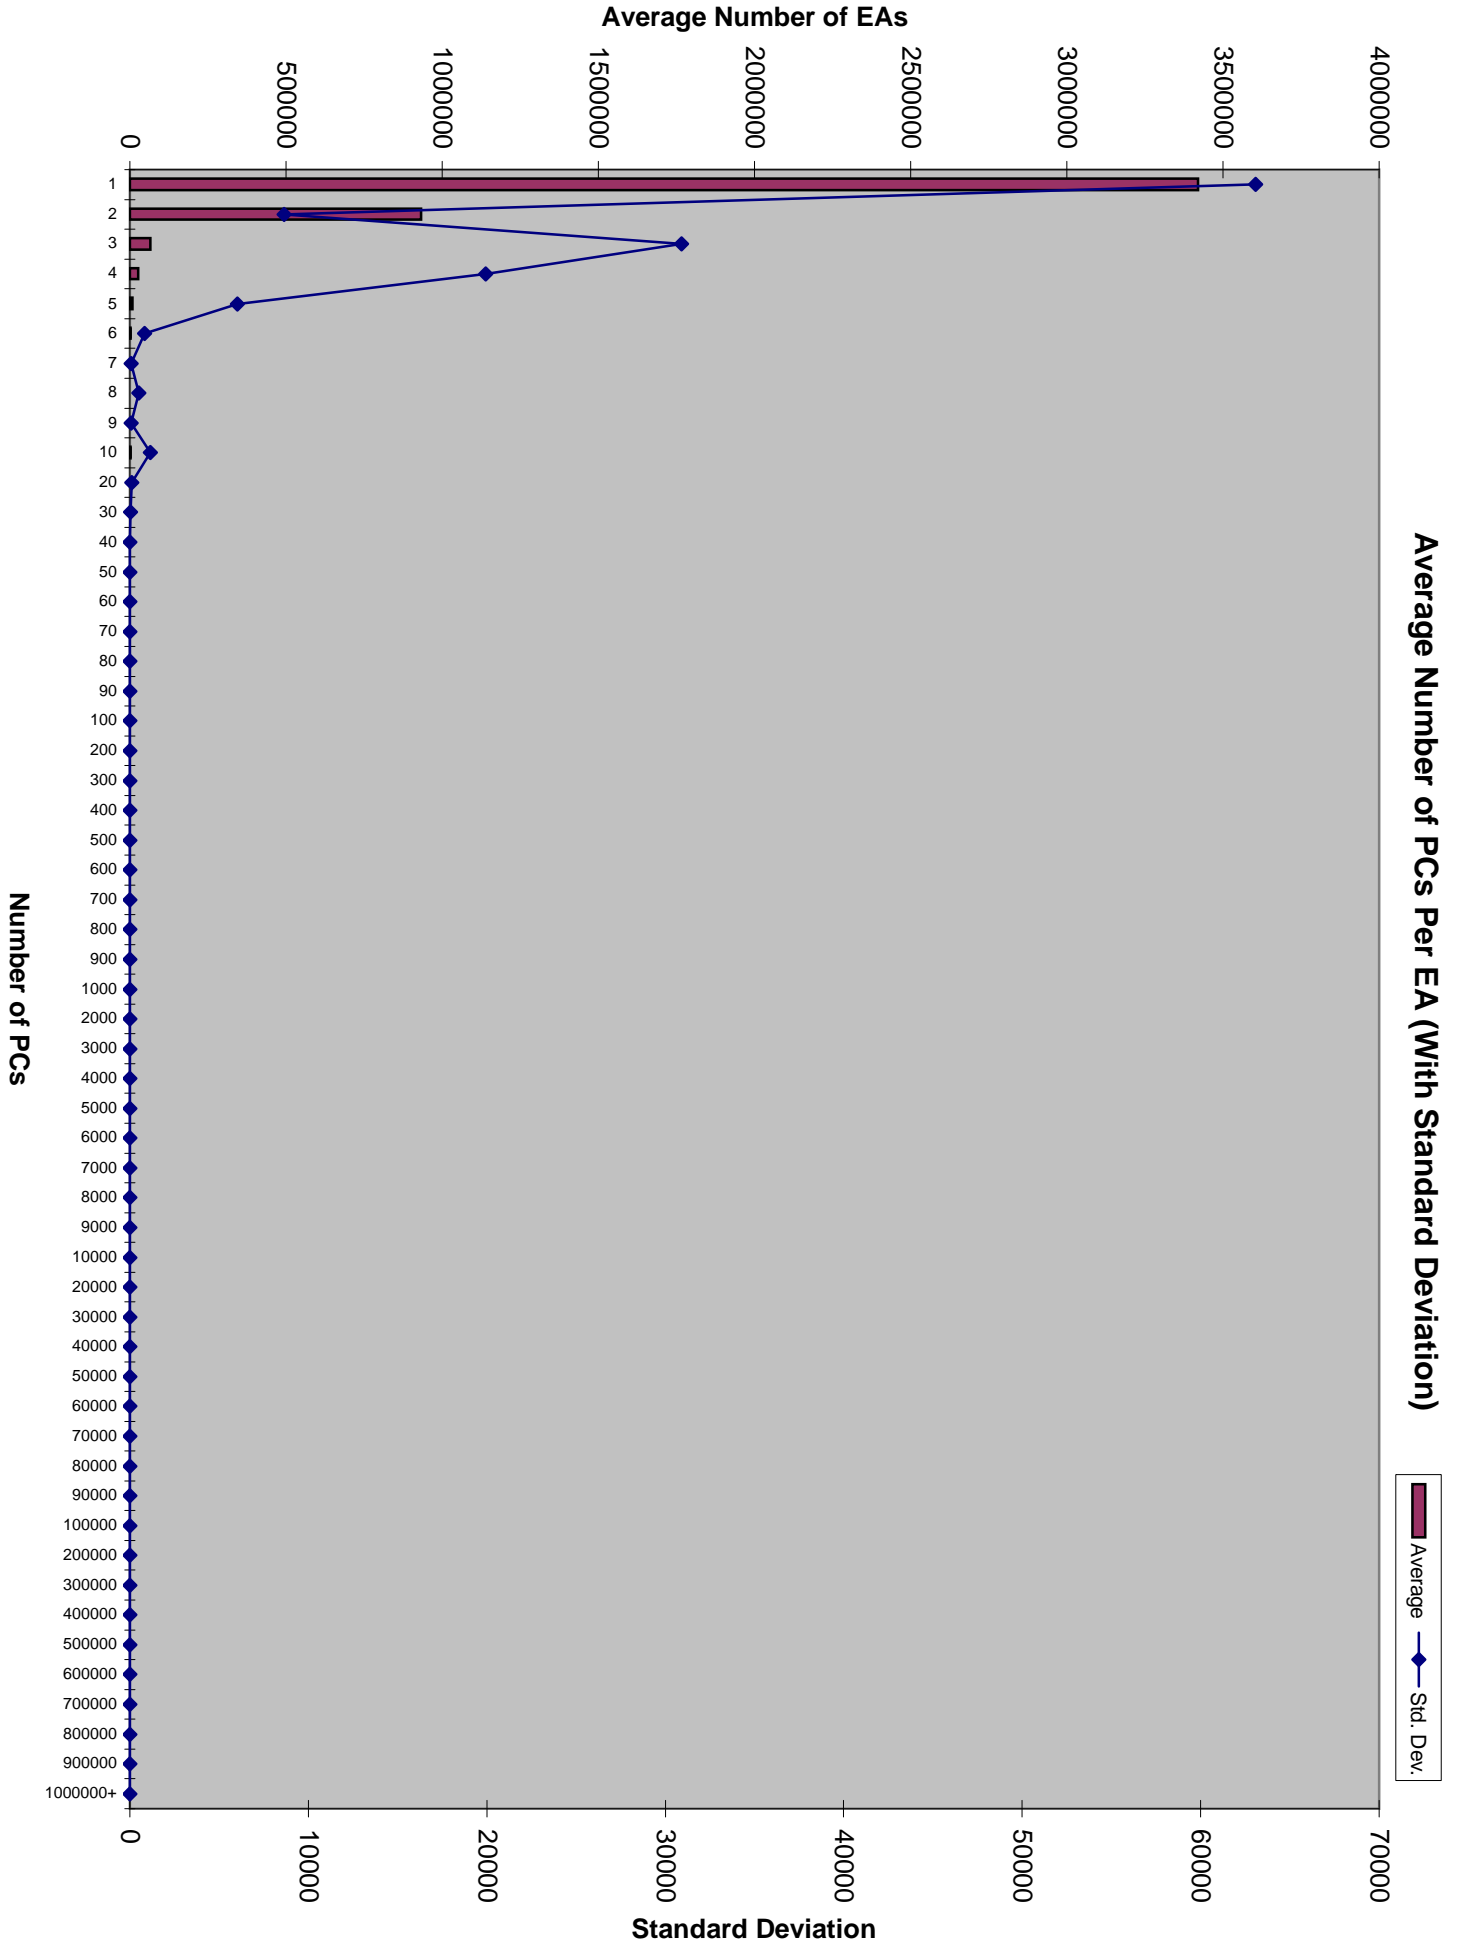

124.m88ksim - Chart

PCs per EA, Input Set B

Average Number of PCs Per EA (With Standard Deviation)

183. earthquake - Chart

PCs per EA, Input Set B

255.vortex - Chart

PCs per EA, Input Set B