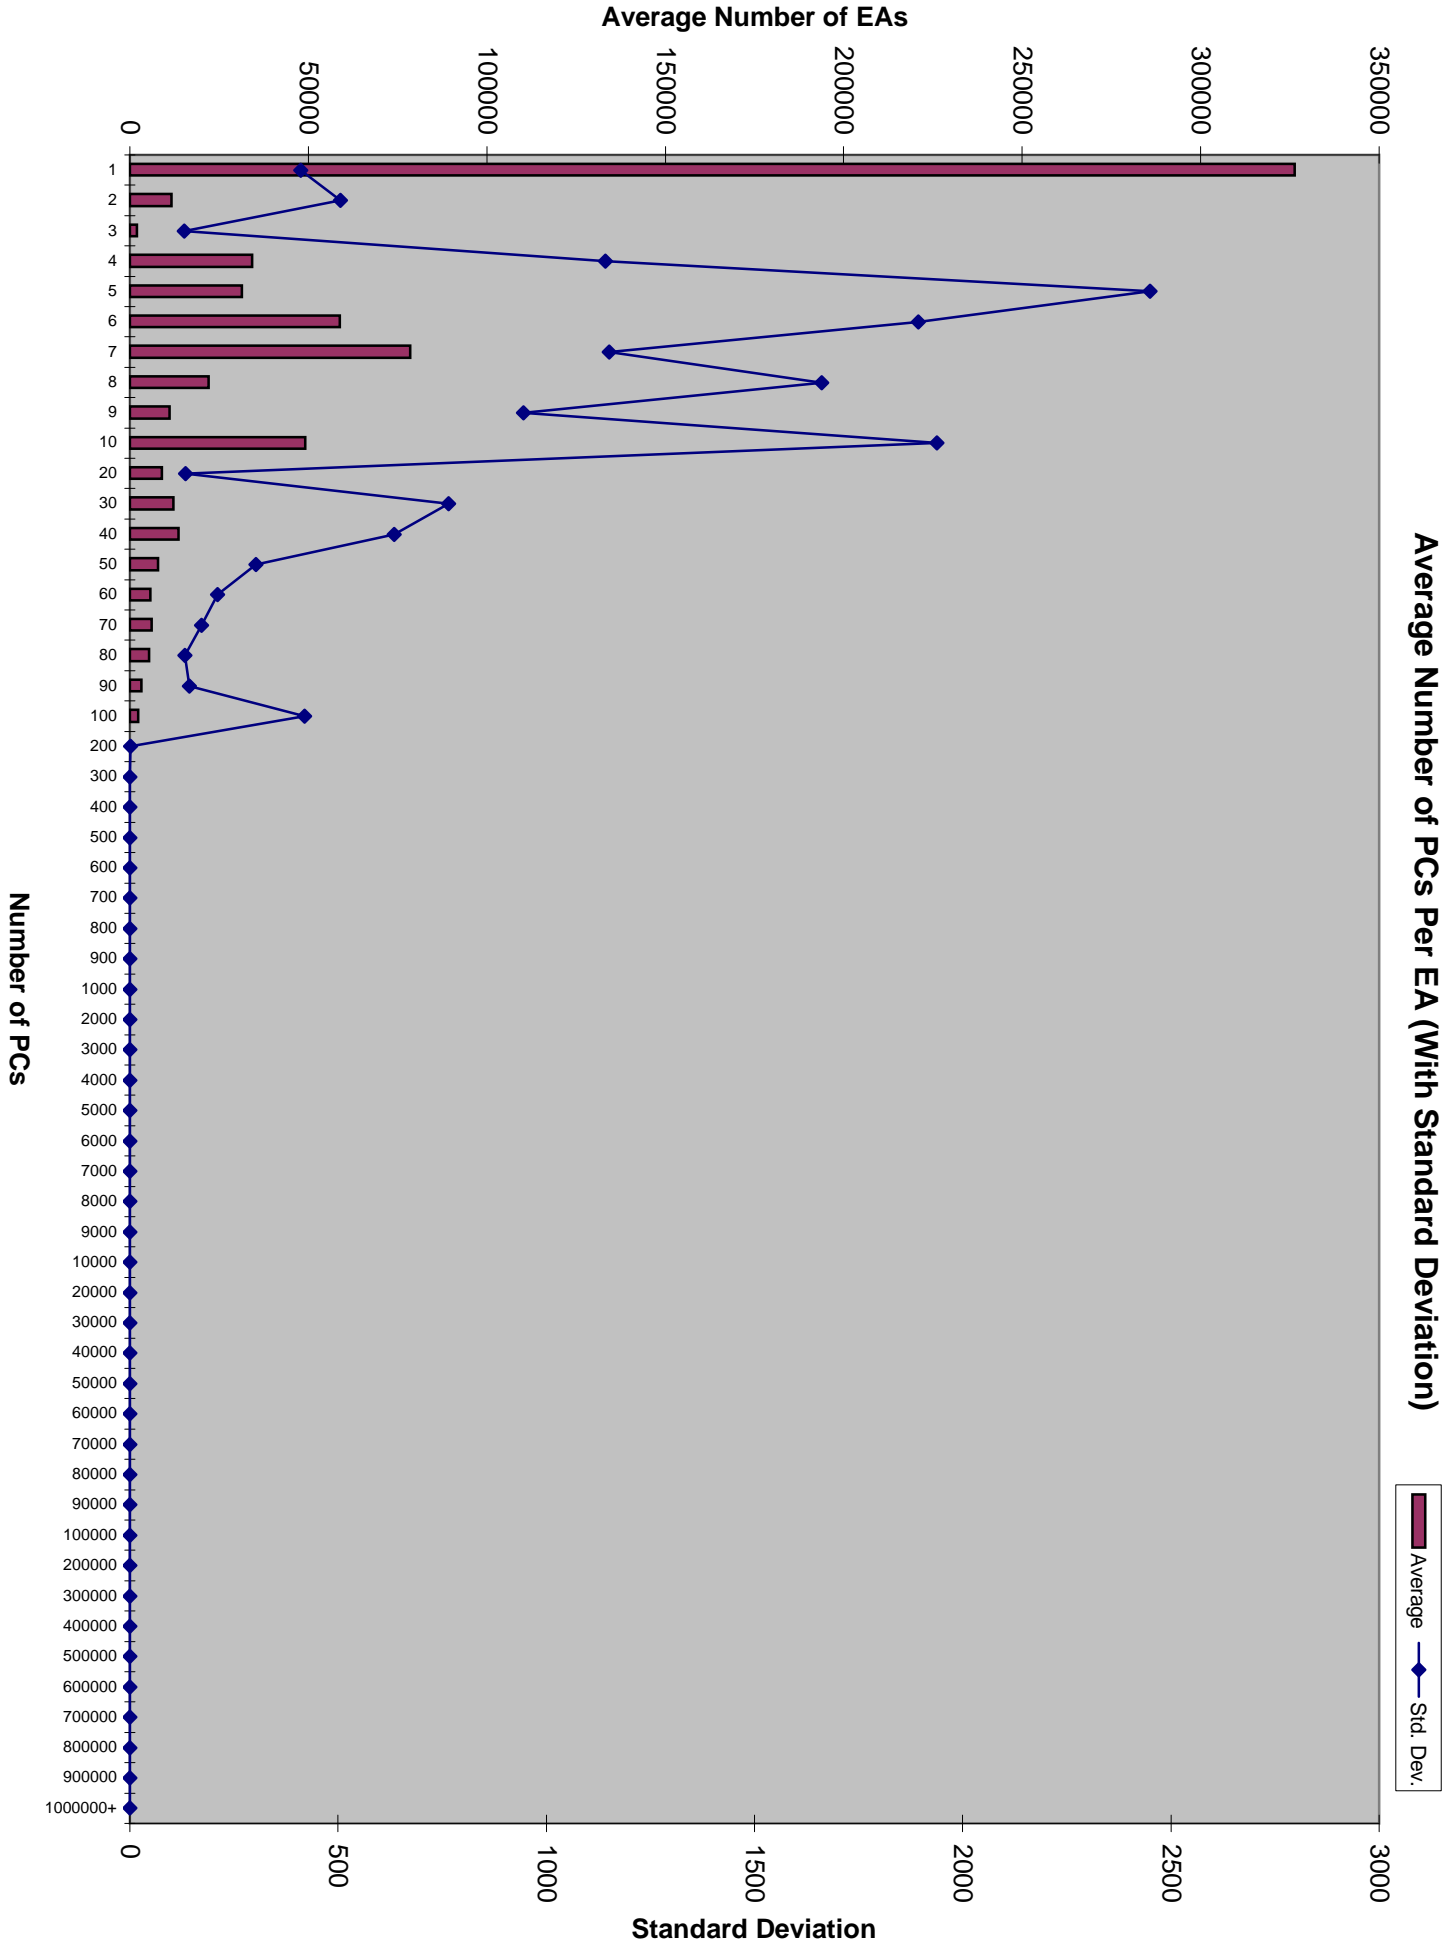

124.m88ksim - Chart

PCs per EA, Input Set B

Average Number of PCs Per EA (With Standard Deviation)

183. earthquake - Chart

PCs per EA, Input Set B

255.vortex - Chart

PCs per EA, Input Set B